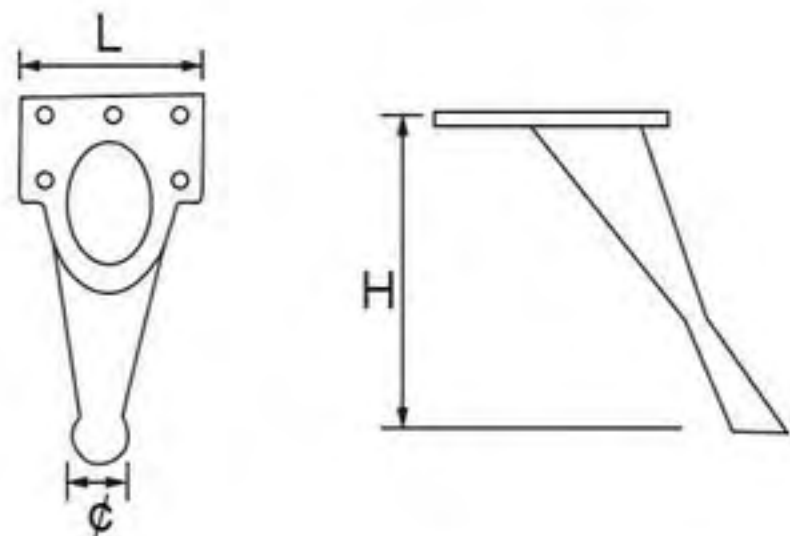

- Slim Shape
- 21NH-0453
- Height: 175mm
- Color: electroplating color
- Material: zinc alloy
- Finishing: electroplating