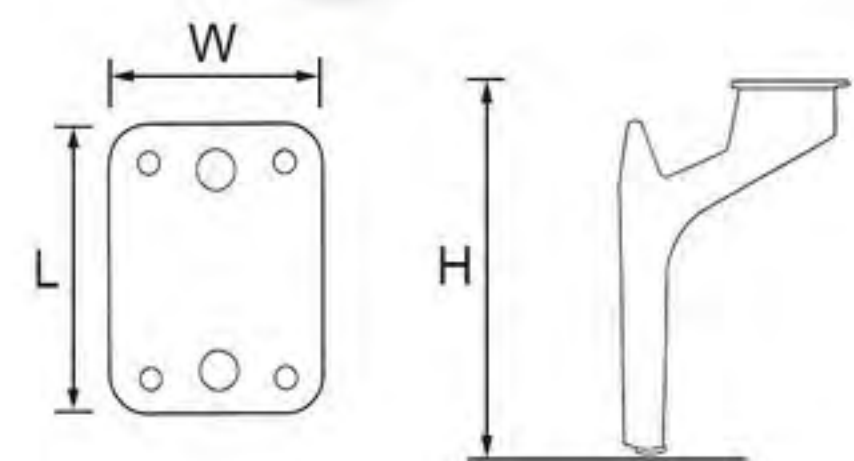

# Welding Furniture Leg

- 24NH-0725
- Height: 150mm
- Length: 80mm
- Wide: 60mm

- 24NH-0726
- Height: 150mm
- Length: 92mm
- Wide: 60mm

- 24NH-0720
- Height: 148mm
- Length: 75mm
- Wide: 55mm

- 24NH-0719
- Height: 150mm
- Diameter:  $\Phi 98$ mm

- 24NH-0716
- Height: 146mm
- Length: 75mm
- Wide: 54mm

- 24NH-0696
- Height: 150mm
- Length: 98mm
- Wide: 73mm

# Welding Furniture Leg

- 24NH-0703
- Height: 150mm
- Length: 91mm
- Wide: 41mm

- 24NH-0699
- Height: 170mm
- Length: 100mm
- Wide: 100mm

- 24NH-0698
- Height: 180mm
- Length: 74mm
- Wide: 55mm

- 24NH-0705
- Height: 180mm
- Length: 74mm
- Wide: 55mm