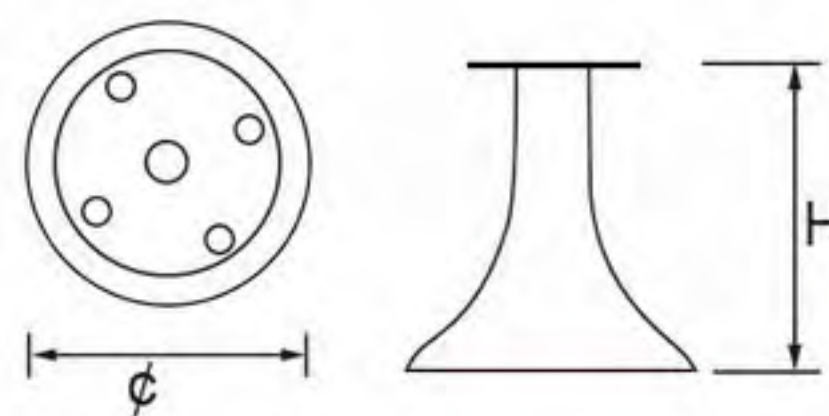

- 21NH-0476
- Height: 150mm
- Color: gold / gun-black / electroplating color / matt black
- Finishing: electroplating, painting