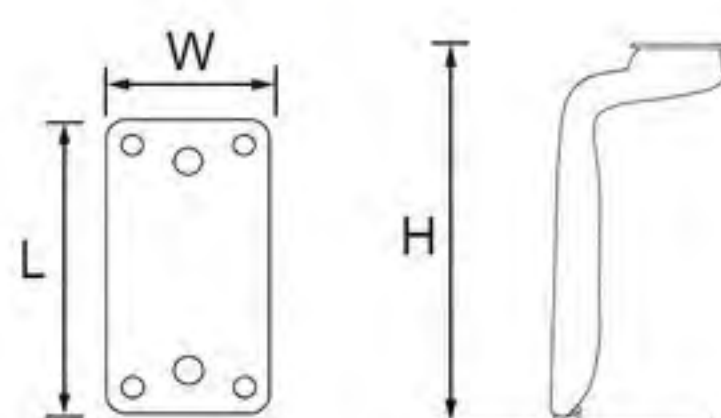

- 24NH-0716
- Height: 146mm
- Length: 75mm
- Wide: 54mm

- 24NH-0696
- Height: 150mm
- Length: 98mm
- Wide: 73mm

# Welding Furniture Leg

- 24NH-0703
- Height: 150mm
- Length: 91mm
- Wide: 41mm

- 24NH-0699
- Height: 170mm
- Length: 100mm
- Wide: 100mm

- 24NH-0698
- Height: 180mm
- Length: 74mm
- Wide: 55mm

- 24NH-0705
- Height: 180mm
- Length: 74mm
- Wide: 55mm