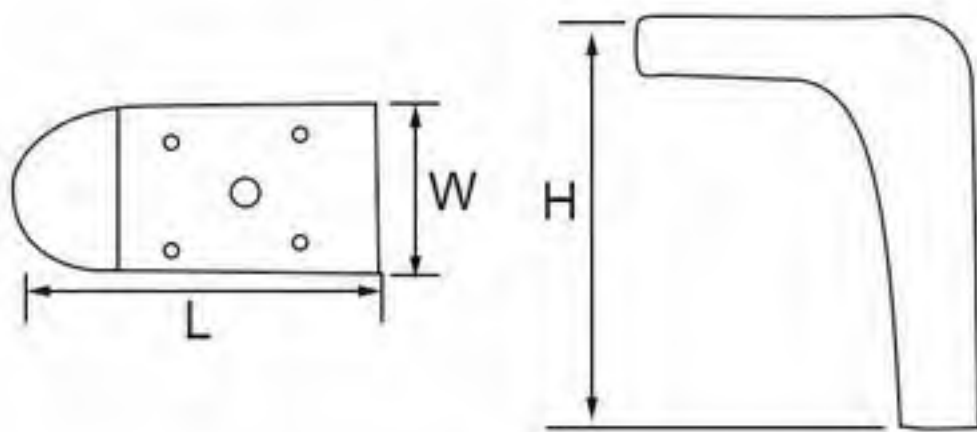

- 21NH-0437
- Height: 160mm
- Thickness: 2.5mm
- Colors: electroplating / matt black / gun-black / gold
- Finishing: polishing+electroplating, painting