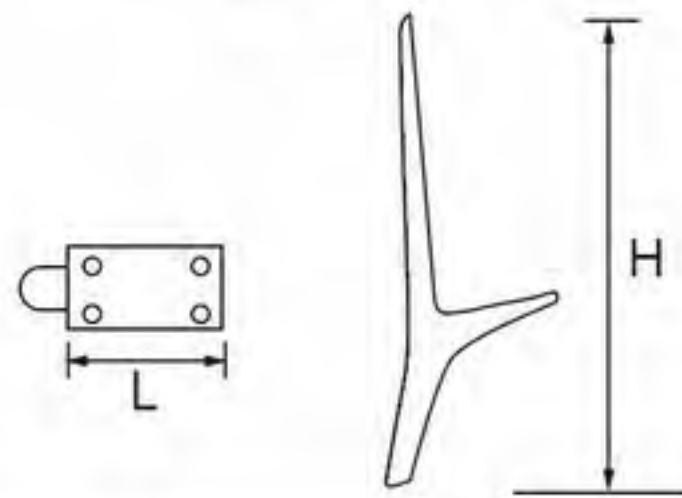

- 21NH-0438
- Thickness: 8mm
- Color: matt black
- Finishing: painting