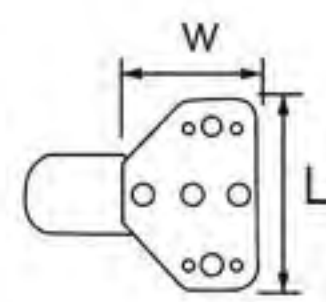

- Knief Design Furniture Leg
- 311-251
- Height: 120 / 150 / 170mm
- Thickness: 8mm
- Colors: matt black
- Finishing: painting

- 311-299
- Height: 150 / 180mm
- Colors: matt black / gun-black / gold
- Finishing: polishing+electroplating, painting

- 311-282
- Height: 120 / 150 / 180mm
- Thickness: 2mm
- Colors: electroplating / matt black / gun-black / gold
- Finishing: polishing+electroplating, painting