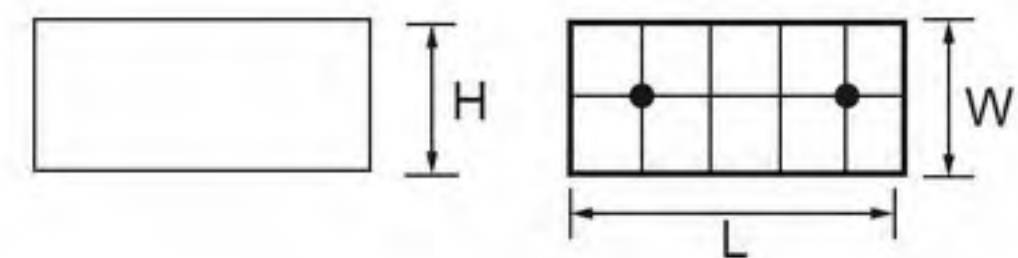

# Plastic Furniture Leg

21NH-0413, Size: 150\*150\*40mm

21NH-0389, Size: 165\*88\*40mm

21NH-0390, Size: 120\*50\*50mm

21NH-0386, Size: 150\*50\*50mm

21NH-0384, Size: 210\*80\*65mm