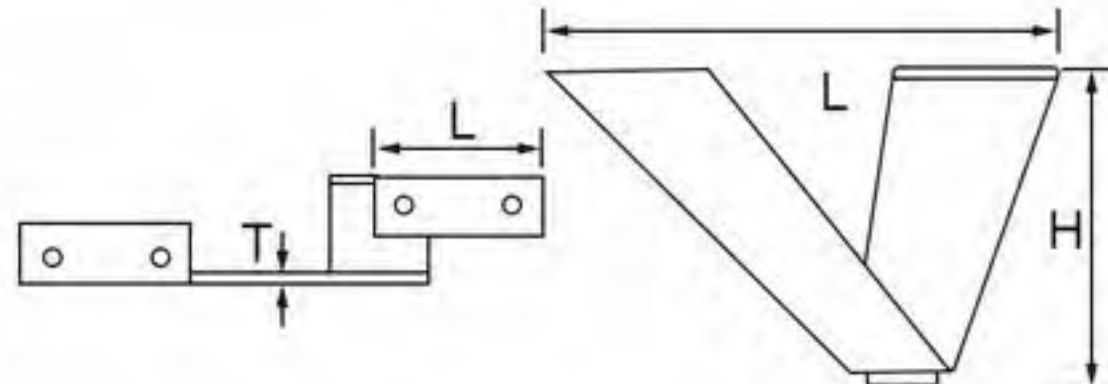

- 21NH-0439
- Height: 160mm
- Thickness: 2.5mm
- Color: matt black
- Finishing: painting