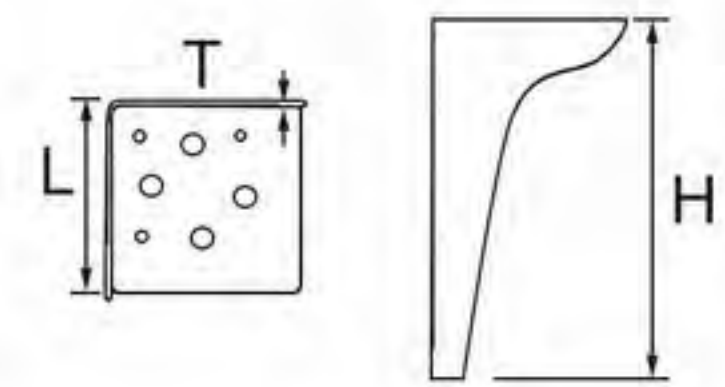

- 311-250
- Height: 150 / 200mm
- Thickness: 3mm
- Colors: matt black / gold
- Finishing: polishing+electroplating, painting