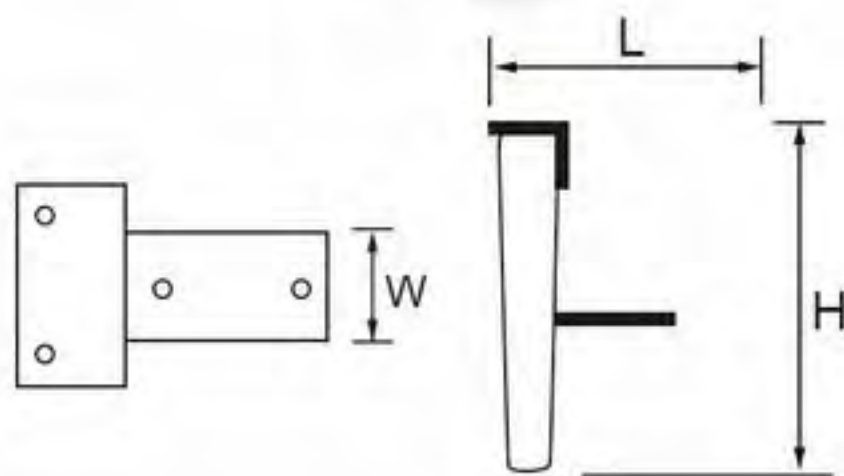

Welding Furniture Leg

- 21NH-0475
- Height: 300mm
- Thickness: 1.5mm
- Color: gold / gun-black / electroplating color / matt black
- Finishing: electroplating, painting