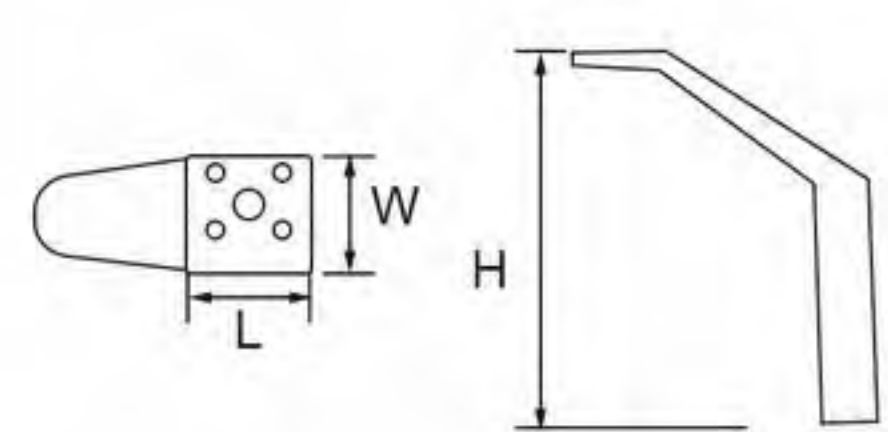

- Support surface in deer foot shape
- 21NH-0447
- Height: 130 / 150 / 180mm
- Thickness: 2.5mm
- Colors: electroplating / matt black / gold
- Finishing: polishing+electroplating, Painting