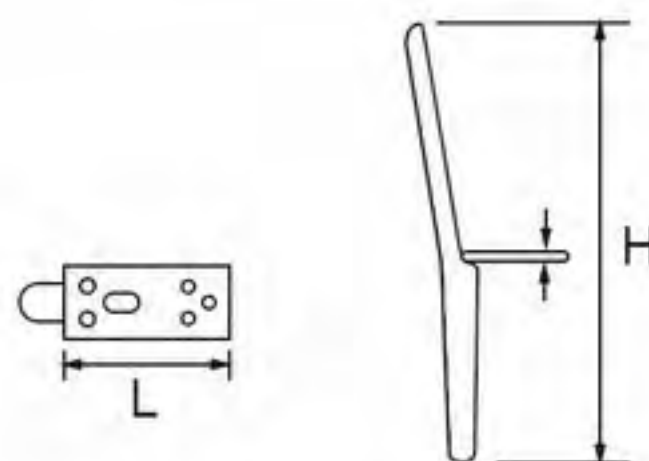

- 21NH-0444
- Height: 130 / 150mm / 170mm
- Thickness: 1.8mm
- Colors: electroplating / matt black / gun-black / gold
- Finishing: polishing+electroplating, painting