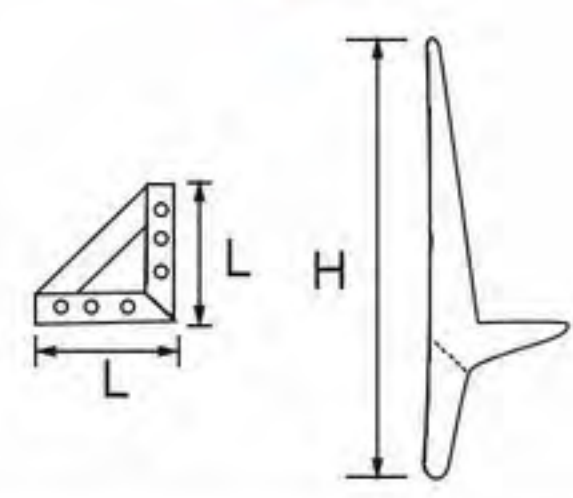

- Extended Triangle Feet with Rhombic Shape
- 311-244
- Height: 100 / 130 / 150 / 170mm
- Thickness: 2.5mm
- Color: gold
- Finishing: polishing+electroplating