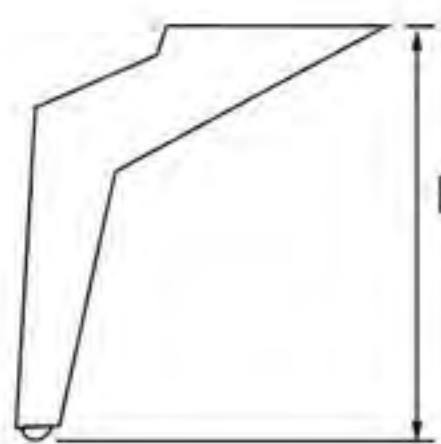

- Knief Design Furniture Leg
- 311-251
- Height: 120 / 150 / 170mm
- Thickness: 8mm
- Colors: matt black
- Finishing: painting

- 311-299
- Height: 150 / 180mm
- Colors: matt black / gun-black / gold
- Finishing: polishing+electroplating, painting

- 311-282
- Height: 120 / 150 / 180mm
- Thickness: 2mm
- Colors: electroplating / matt black / gun-black / gold
- Finishing: polishing+electroplating, painting