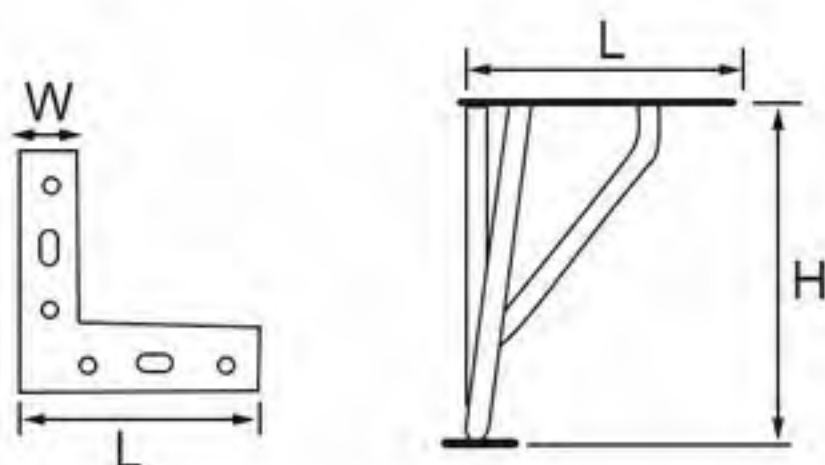

- 21NH-0468
- Height: 150 / 180mm
- Color: matt black
- Finishing: electroplating, painting