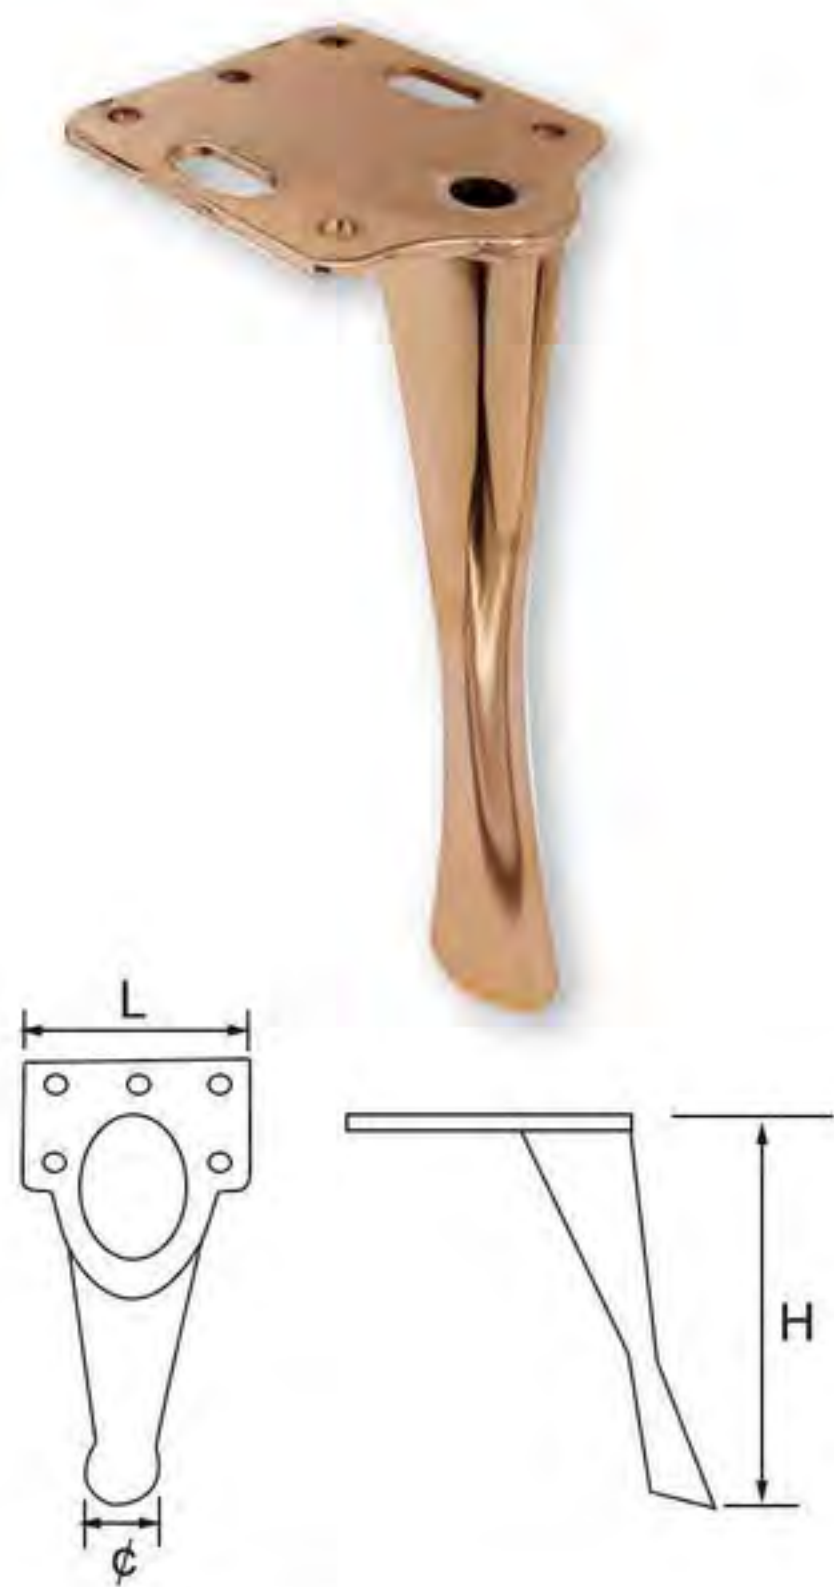

- 311-364
- Height: 150 / 170 / 190mm
- Thickness: 1.8mm
- Colors: gold / gun-black / electroplating
- Finishing: electroplating