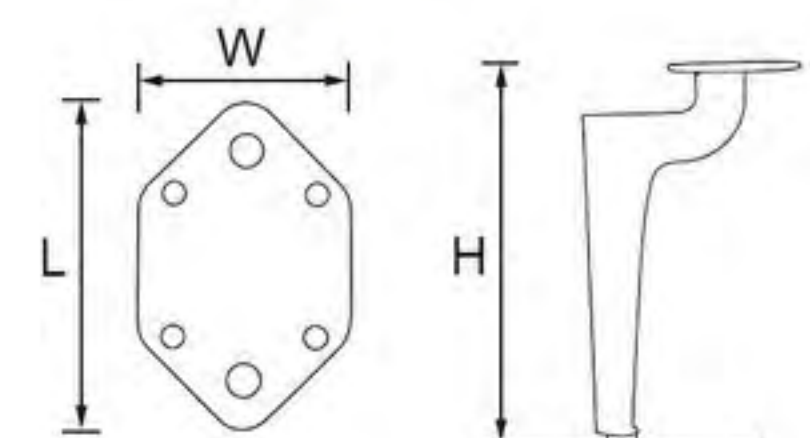

# Welding Furniture Leg

- 24NH-0725
- Height: 150mm
- Length: 80mm
- Wide: 60mm

- 24NH-0726
- Height: 150mm
- Length: 92mm
- Wide: 60mm

- 24NH-0720
- Height: 148mm
- Length: 75mm
- Wide: 55mm

- 24NH-0719
- Height: 150mm
- Diameter:  $\Phi 98$ mm

- 24NH-0716
- Height: 146mm
- Length: 75mm
- Wide: 54mm

- 24NH-0696
- Height: 150mm
- Length: 98mm
- Wide: 73mm

# Welding Furniture Leg

- 24NH-0703
- Height: 150mm
- Length: 91mm
- Wide: 41mm

- 24NH-0699
- Height: 170mm
- Length: 100mm
- Wide: 100mm

- 24NH-0698
- Height: 180mm
- Length: 74mm
- Wide: 55mm

- 24NH-0705
- Height: 180mm
- Length: 74mm
- Wide: 55mm

- 24NH-0729
- Height: 205mm
- Length: 90mm
- Wide: 50mm

- 24NH-0717
- Height: 180mm
- Length: 92mm
- Wide: 60mm