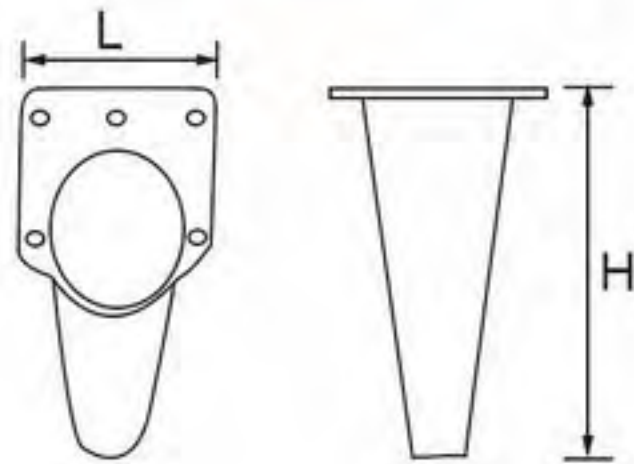

Wood Grain Leg

- 21NH-0465
- Height: 140mm
- Color: beech / walnut
- Material: iron
- Finishing: wood texture heat transfer printing