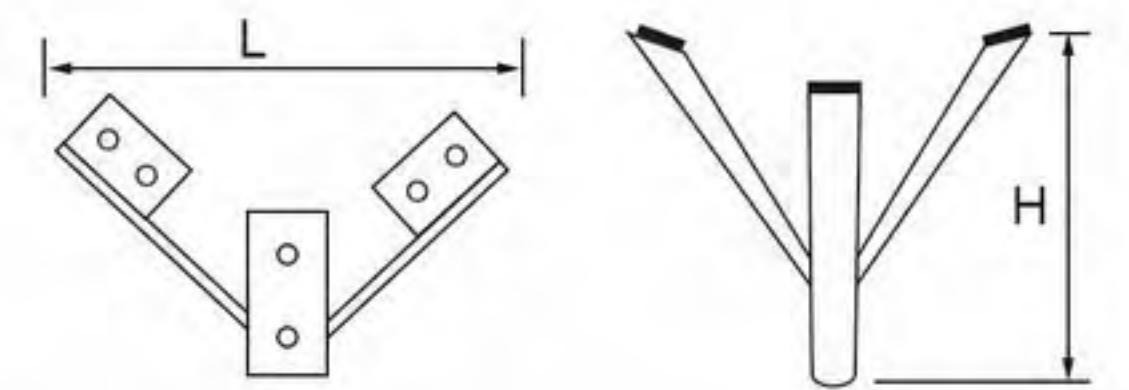

- 311-349
- Height: 160mm
- Colors: matt black
- Finishing: painting