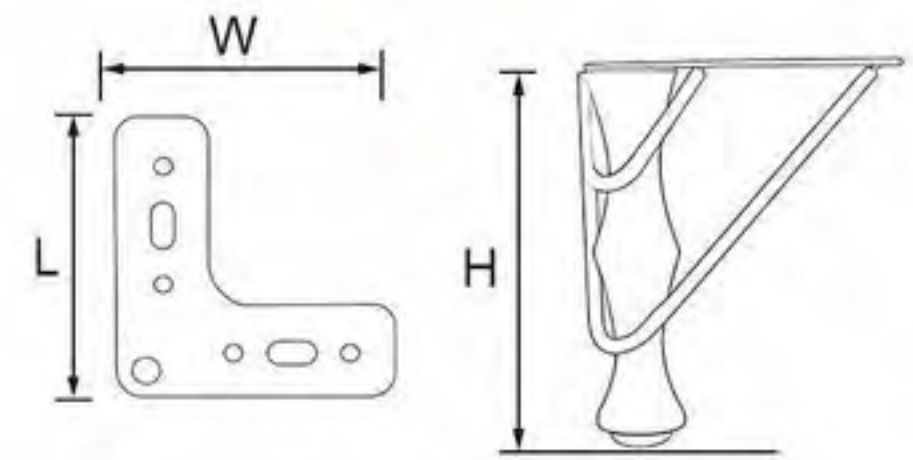

# Welding Furniture Leg

- 24NH-0721
- Height: 188mm
- Length: 75mm
- Wide: 55mm

- 24NH-0701
- Height: 180mm
- Length: 75mm
- Wide: 55mm

- 24NH-0727
- Height: 180mm
- Length: 92mm
- Wide: 60mm

- 24NH-0704
- Height: 150mm
- Length: 84mm
- Wide: 60mm

- 24NH-0718
- Height: 129mm
- Length: 80mm
- Wide: 78mm

- 24NH-0730
- Height: 127mm
- Length: 85mm
- Wide: 60mm

# Welding Furniture Leg

- 24NH-0731
- Height: 72mm
- Length: 80mm
- Wide: 80mm

- 24NH-0697
- Height: 150mm
- Length: 120mm
- Wide: 120mm

- 24NH-0723
- Height: 148mm
- Length: 120mm
- Wide: 120mm

- 311-069B
- Height: 50mm
- Color: gold
- Finishing: polishing+electroplating