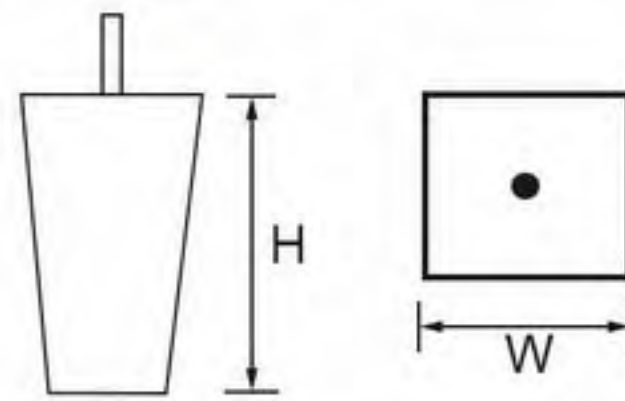

# Plastic Furniture Leg

21NH-0415, Size: 78\*45\*100mm

21NH-0416, Size: 90\*45\*110mm

21NH-0395, Size: 90\*90\*110mm

21NH-0417, Size: 65\*65\*115mm

21NH-0397, Size: 75\*75\*145mm

21NH-0396, Size: 70\*70\*150mm