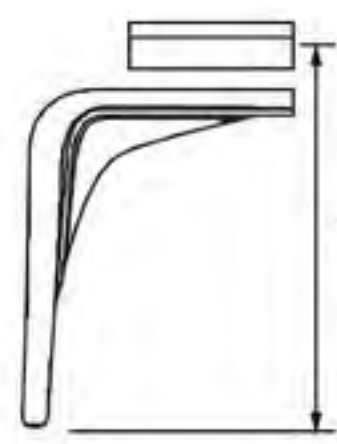

- Knief Design Furniture Leg
- 311-251
- Height: 120 / 150 / 170mm
- Thickness: 8mm
- Colors: matt black
- Finishing: painting

- 311-299
- Height: 150 / 180mm
- Colors: matt black / gun-black / gold
- Finishing: polishing+electroplating, painting

- 311-282
- Height: 120 / 150 / 180mm
- Thickness: 2mm
- Colors: electroplating / matt black / gun-black / gold
- Finishing: polishing+electroplating, painting