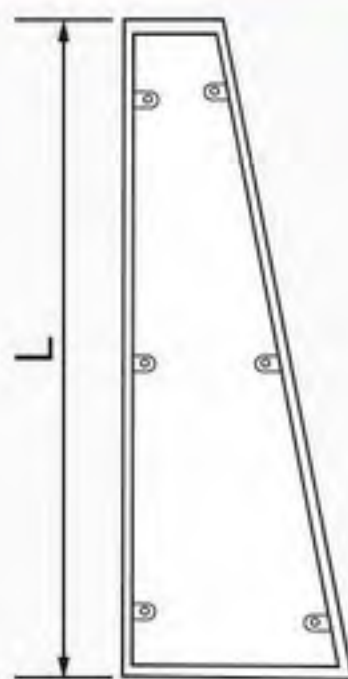

# Sofa Accessories

- 21NH-0518
- Size: 740\*720mm
- Color: Gold
- Tube diameter: 40mm
- Tube thickness: 1mm
- Material: stainless steel
- Finishing: electroplating

- 21NH-0517
- Size: 690\*240\*100mm
- Tube diameter: 10mm
- Color: Gold
- Material: stainless steel
- Finishing: electroplating