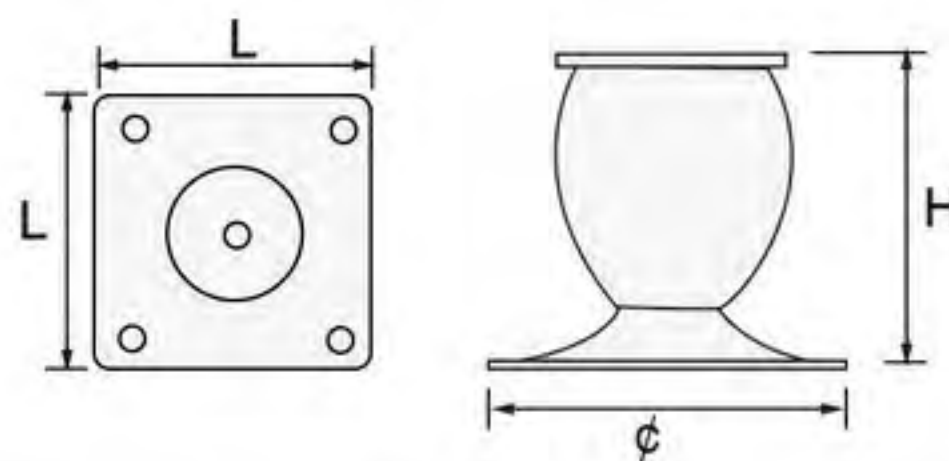

- 19NH-0306
- Height: 90mm
- Color: electroplating color
- Material: iron
- Finishing: electroplating