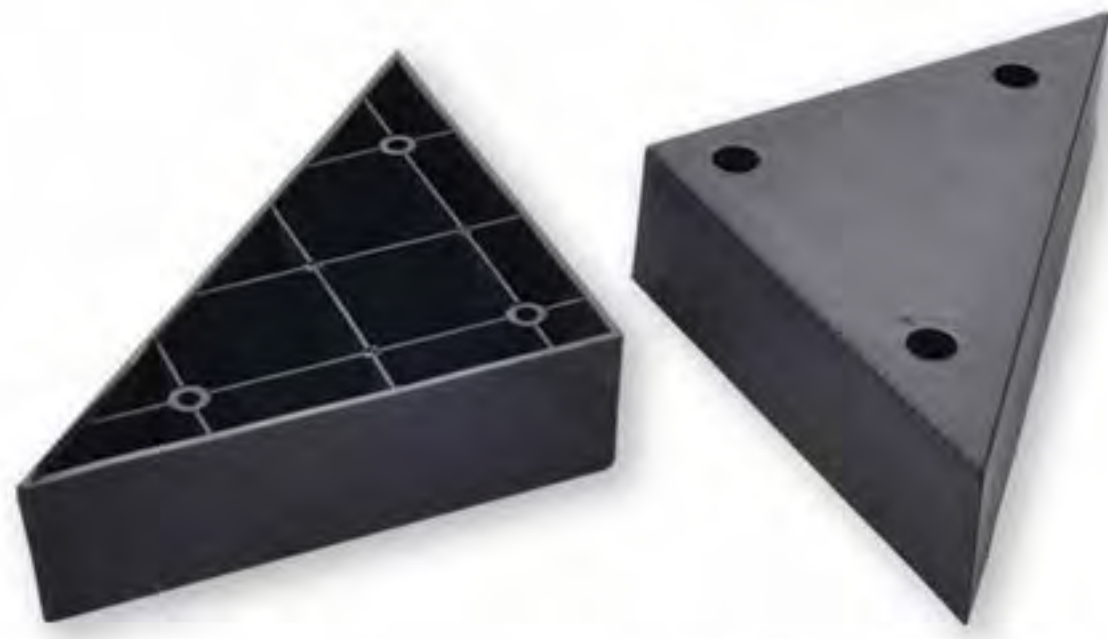

Plastic Furniture Leg

21NH-0413, Size: 150*150*40mm