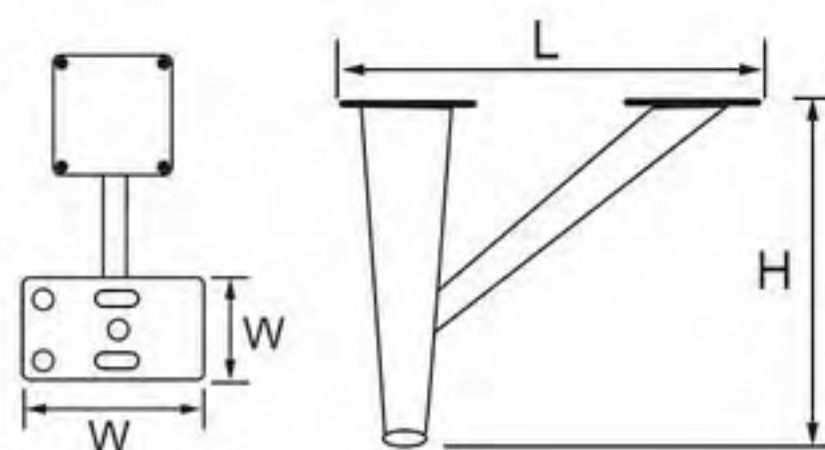

- 21NH-0470
- Height: 150mm
- Color: matt black
- Finishing: painting