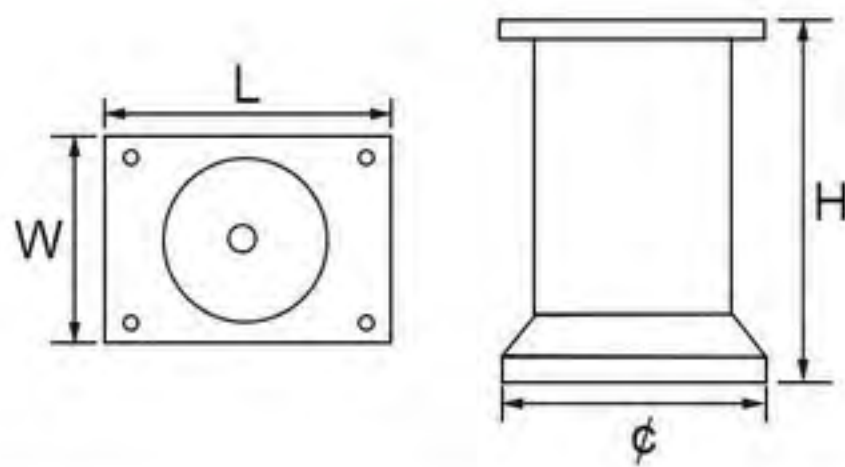

- Round Tube
- 311-003
- Height: 50 / 60 / 80 / 100 / 120mm
- Color: electroplating colors
- Material: iron, stainless steel
- Finishing: electroplating, polishing