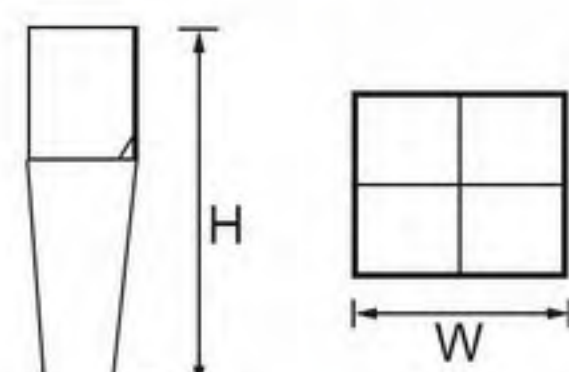

21NH-0398, Size: 55*55*250mm