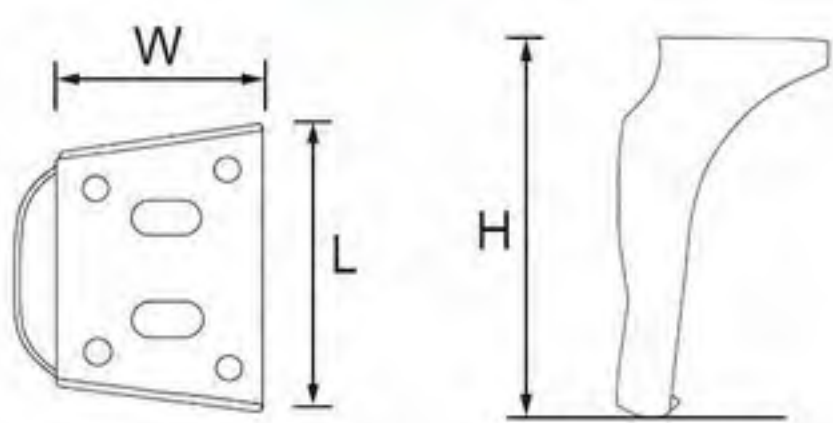

# Welding Furniture Leg

- 24NH-0721
- Height: 188mm
- Length: 75mm
- Wide: 55mm

- 24NH-0701
- Height: 180mm
- Length: 75mm
- Wide: 55mm

- 24NH-0727
- Height: 180mm
- Length: 92mm
- Wide: 60mm

- 24NH-0704
- Height: 150mm
- Length: 84mm
- Wide: 60mm

- 24NH-0718
- Height: 129mm
- Length: 80mm
- Wide: 78mm

- 24NH-0730
- Height: 127mm
- Length: 85mm
- Wide: 60mm