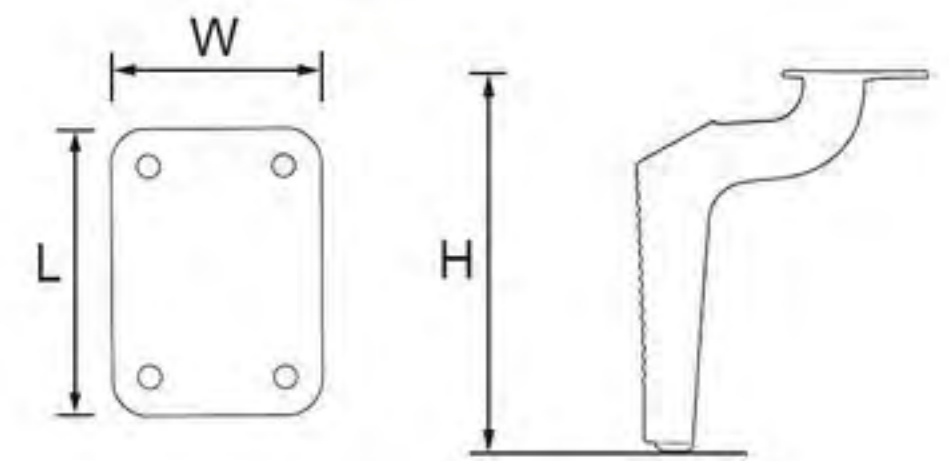

# Welding Furniture Leg

- 24NH-0695
- Height: 152mm
- Length: 80mm
- Wide: 80mm

- 24NH-0700
- Height: 150mm
- Length: 70mm
- Wide: 67mm

- 24NH-0722
- Height: 153mm
- Length: 60mm
- Wide: 60mm

- 24NH-0706
- Height: 150mm
- Length: 80mm
- Wide: 80mm

- 24NH-0724
- Height: 150mm
- Length: 80mm
- Wide: 80mm

- 24NH-0702
- Height: 155mm
- Length: 105mm
- Wide: 105mm

# Welding Furniture Leg

- 24NH-0725
- Height: 150mm
- Length: 80mm
- Wide: 60mm

- 24NH-0726
- Height: 150mm
- Length: 92mm
- Wide: 60mm

- 24NH-0720
- Height: 148mm
- Length: 75mm
- Wide: 55mm

- 24NH-0719
- Height: 150mm
- Diameter:  $\Phi 98$ mm