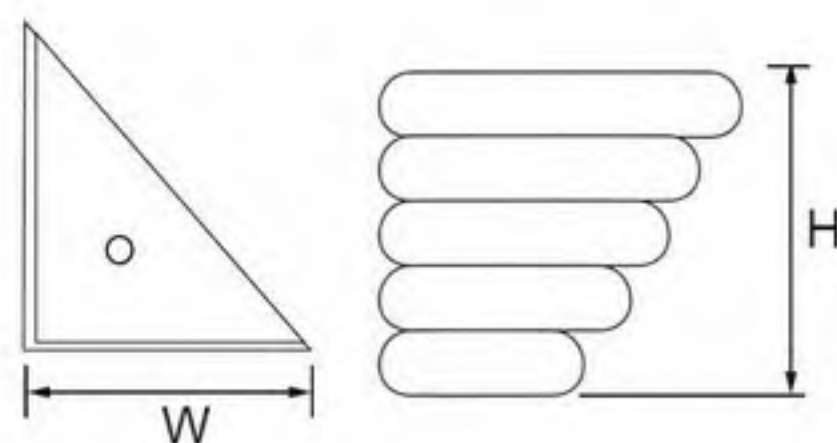

- 21NH-0515
- Height: 100mm
- Color: matt black
- Finishing: painting