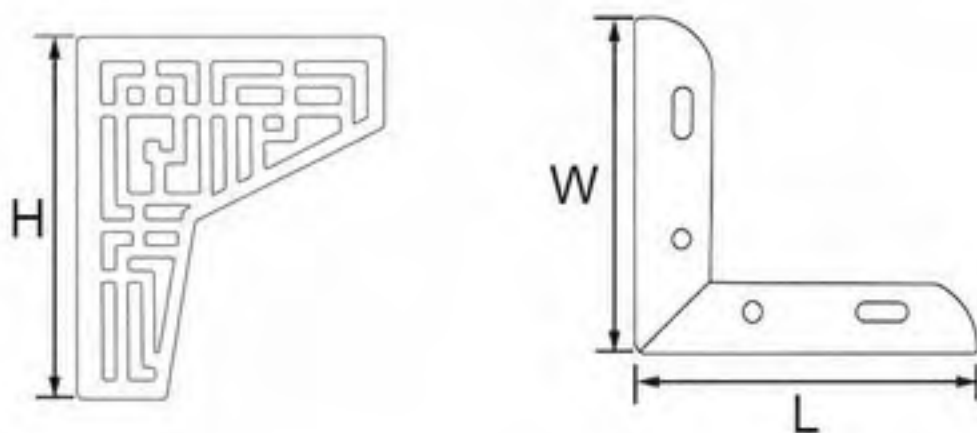

- 24NH-0708
- Height: 130mm
- Length: 105mm
- Wide: 105mm

- 24NH-0709
- Height: 130mm
- Length: 105mm
- Wide: 105mm

- 24NH-0710
- Height: 132mm
- Length: 107mm
- Wide: 107mm