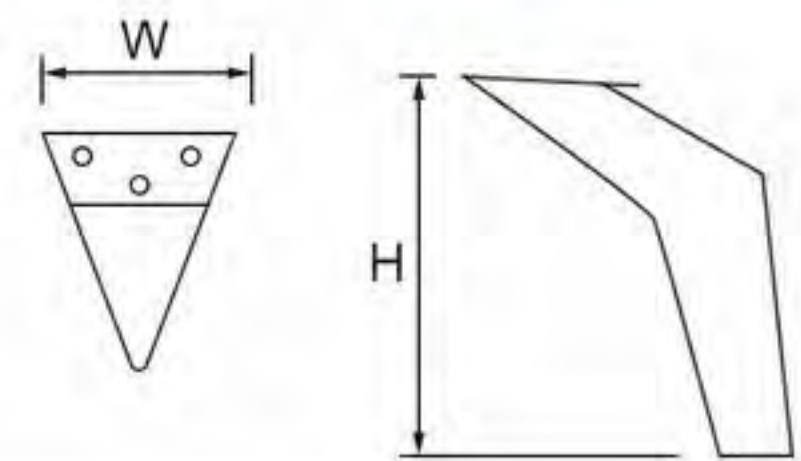

- 21NH-0448
- Height: 120 / 150 / 180mm
- Thickness: 2.5mm
- Colors: gun-black / gold
- Finishing: polishing+electroplating