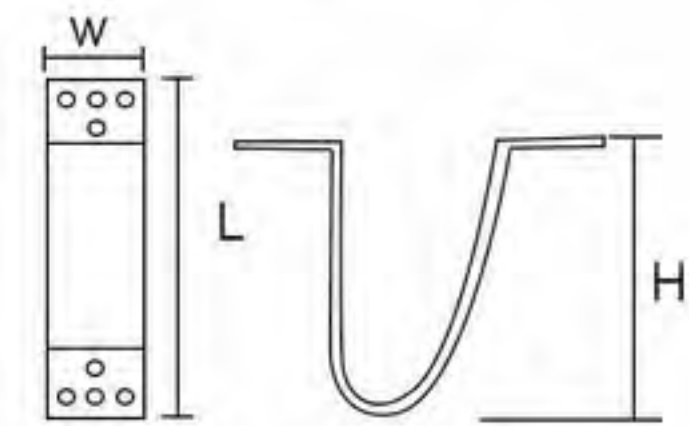

# Stamping Furniture Leg

- 311-319
- Height: 100 / 20mm
- Thickness: 4mm
- Colors: electroplating
- Finishing: polishing+electroplating

- 21NH-0433
- Height: 100 / 120mm
- Thickness: 4mm
- Width: 30mm
- Colors: electroplating
- Finishing: polishing+electroplating