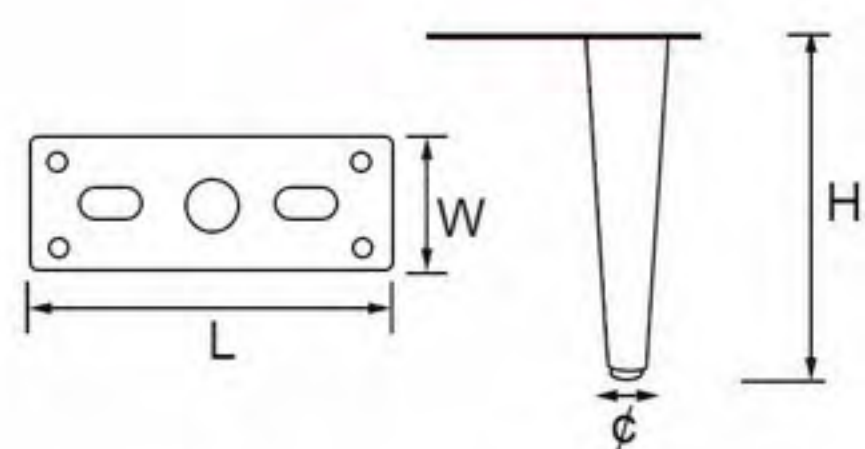

- 21NH-0480
- Height: 100 / 150 / 200 / 300 / 350 / 400mm
- Color: gold / gun-black / electroplating color / matt black
- Finishing: electroplating, painting