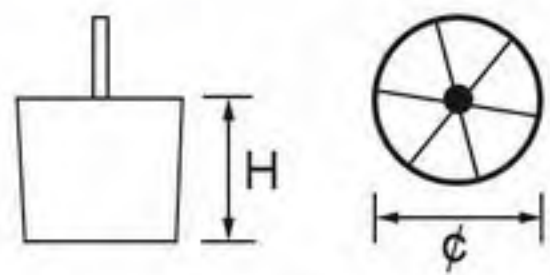

# Plastic Furniture Leg

21NH-0432, Size:  $\phi 45 \times 20 \text{mm}$

21NH-0430, Size:  $\phi 60 \times 25 \text{mm}$

21NH-0431, Size:  $\phi 50 \times 20 \text{mm}$

21NH-0420, Size:  $\phi 60 \times 50 \text{mm}$