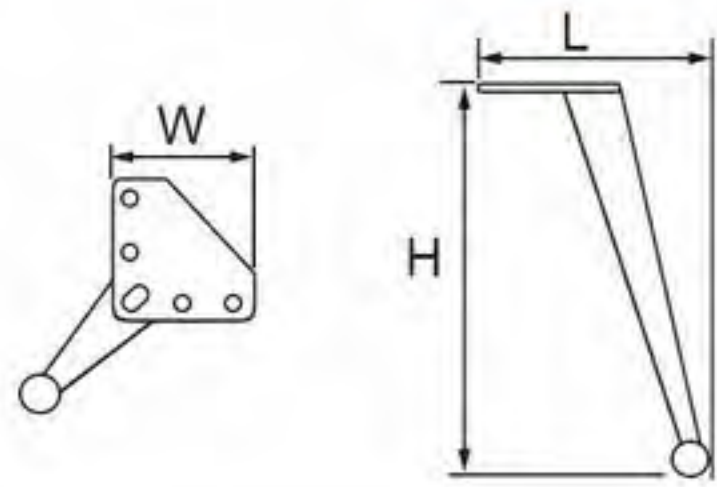

Welding Furniture Leg

- 311-266
- Height: 100 / 150 / 180 / 200 / 250 / 300mm
- Color: electroplating / gun-black / matt black
- Finishing: electroplating, painting