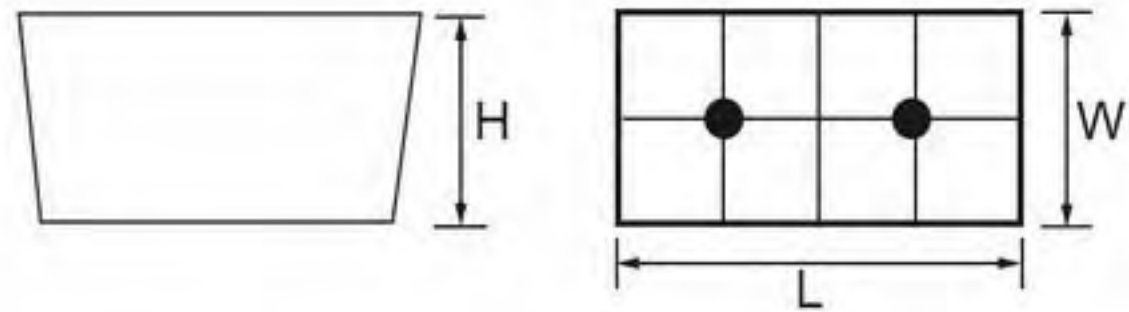

Plastic Furniture Leg

21NH-0383, Size: 165*90*70mm