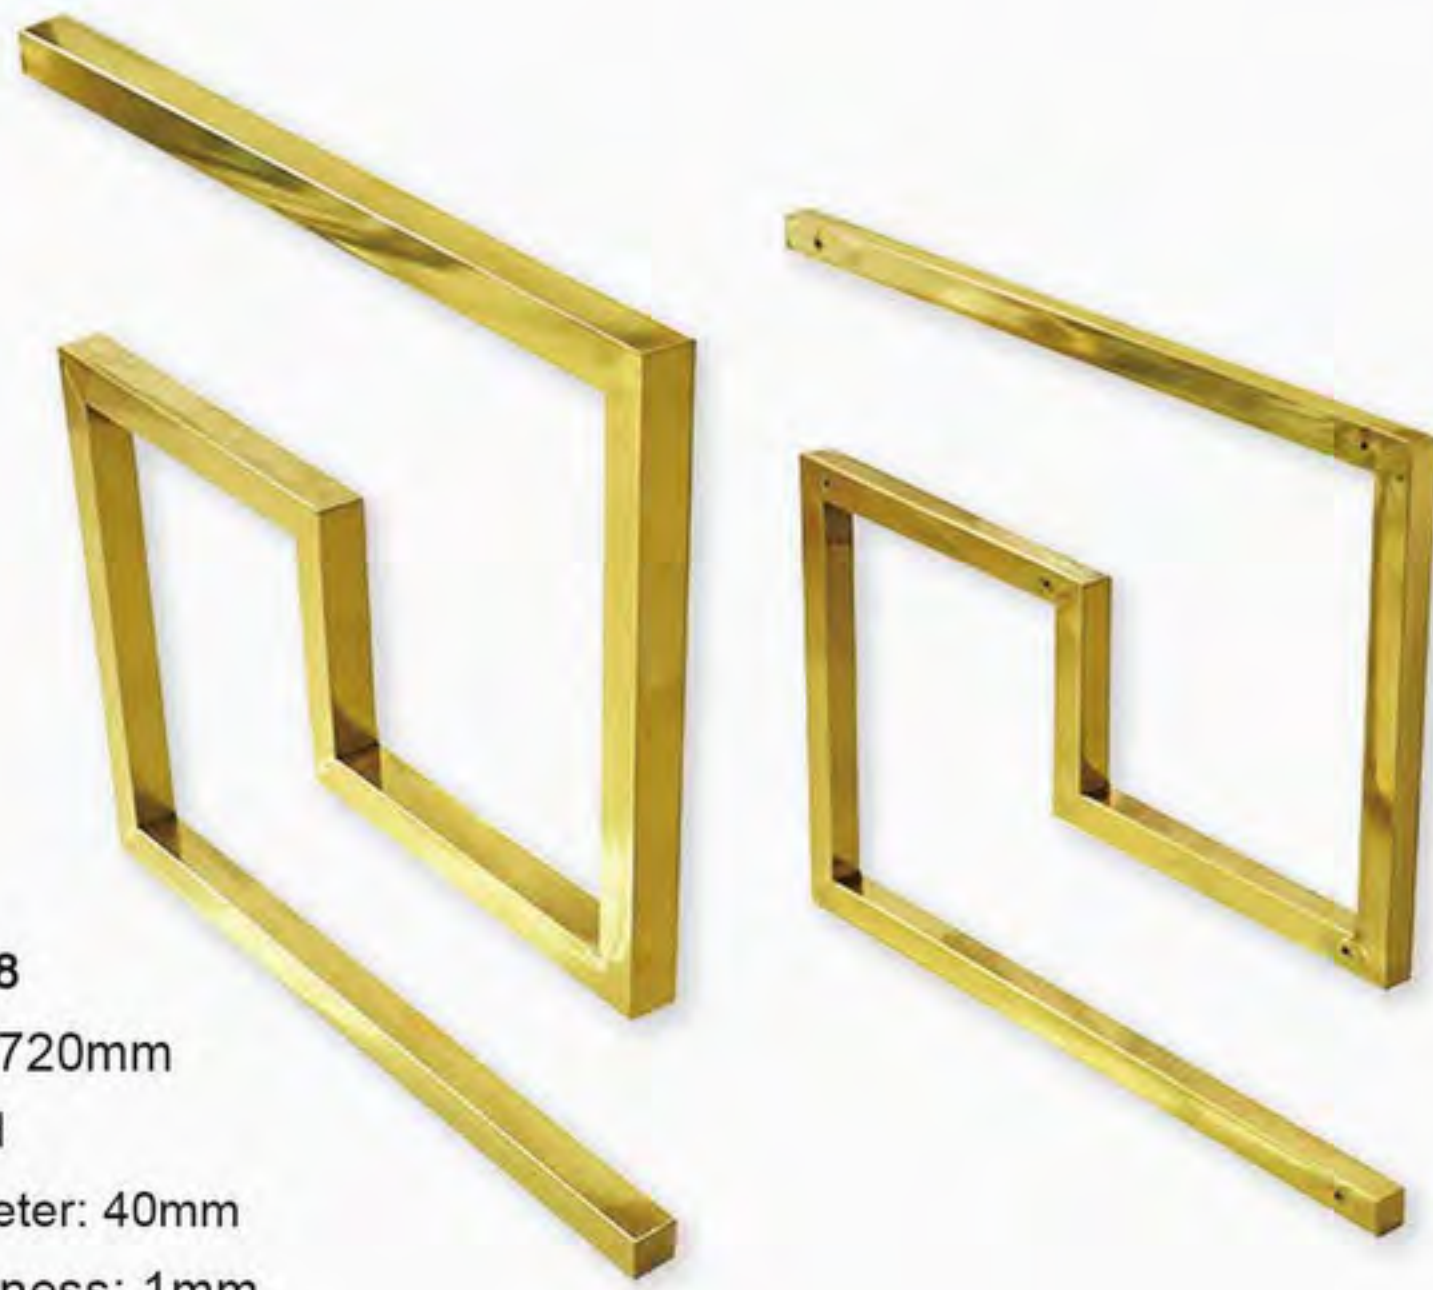

Sofa Accessories

- 21NH-0518
- Size: 740*720mm
- Color: Gold
- Tube diameter: 40mm
- Tube thickness: 1mm
- Material: stainless steel
- Finishing: electroplating