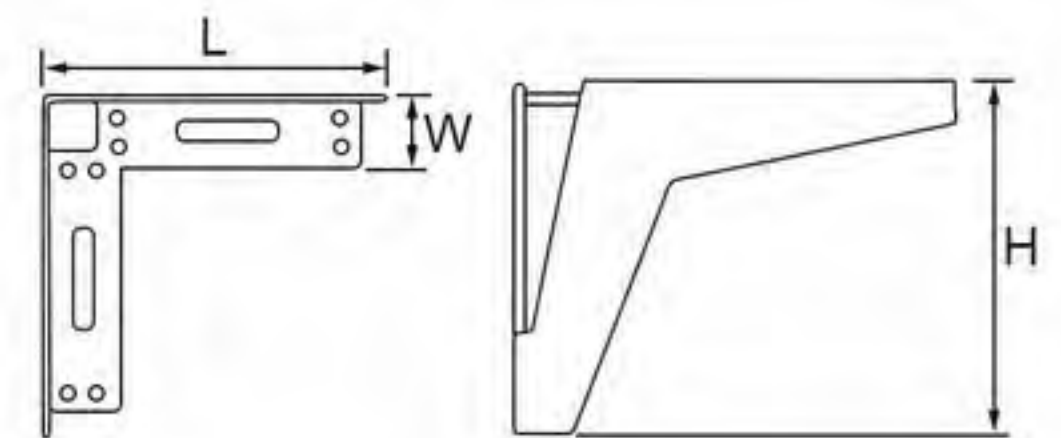

- 21NH-0441
- Height: 100 / 120 / 150mm
- Thickness: 2.5mm
- Colors: electroplating
- Finishing: polishing+electroplating

- 21NH-0440
- Height: 150mm
- Thickness: 4mm
- Color: matt black
- Finishing: painting

- 21NH-0442
- Height: 120 / 150mm
- Thickness: 2mm
- Colors: electroplating / matt black / gun-black / gold
- Finishing: polishing+electroplating, painting