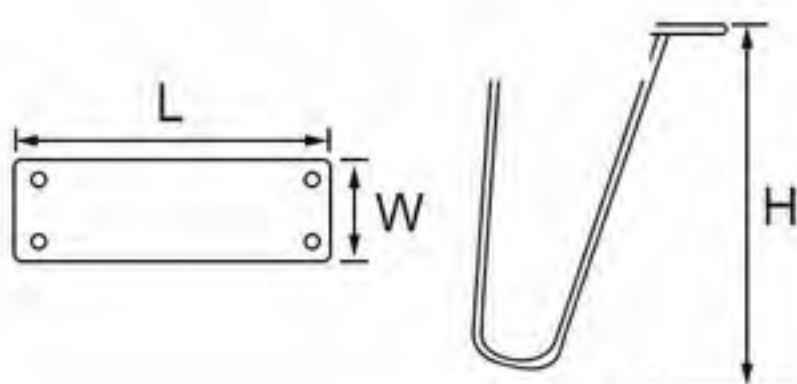

- 311-306
- Height: 130 / 150 / 170mm
- Thickness: 4.5mm
- Colors: matt black
- Finishing: painting