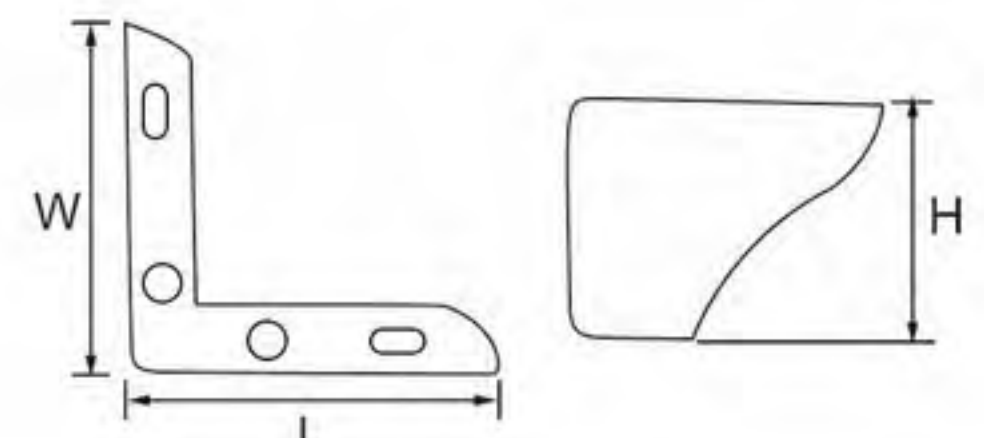

- 311-069
- Height: 80mm
- Thickness: 1.0 / 1.2mm
- Color: gold
- Finishing: polishing+electroplating