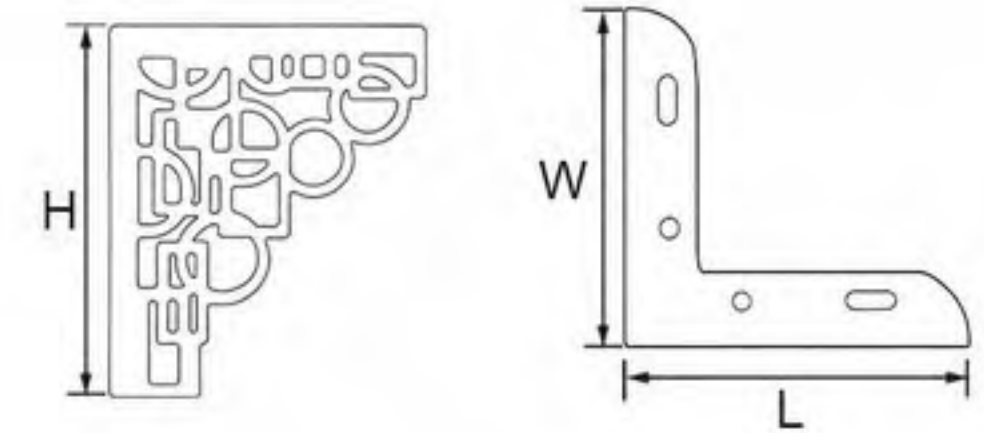

- 24NH-0708
- Height: 130mm
- Length: 105mm
- Wide: 105mm

- 24NH-0709
- Height: 130mm
- Length: 105mm
- Wide: 105mm

- 24NH-0710
- Height: 132mm
- Length: 107mm
- Wide: 107mm