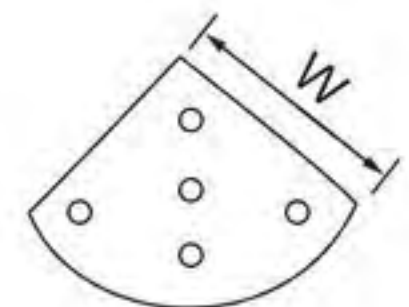

Stamping Furniture Leg

- 21NH-0450
- Height: 130 / 150 / 170mm
- Thickness: 1.8mm
- Colors: electroplating / matt black / gun-black / gold
- Finishing: polishing+electroplating, painting

- 21NH-0451
- Height: 170mm
- Thickness: 2mm
- Colors: gun-black / Gold
- Finishing: polishing+electroplating

- 21NH-0443
- Height: 130mm
- Thickness: 3mm
- Colors: electroplating / matt black / gun-black / gold
- Finishing: polishing+electroplating, painting