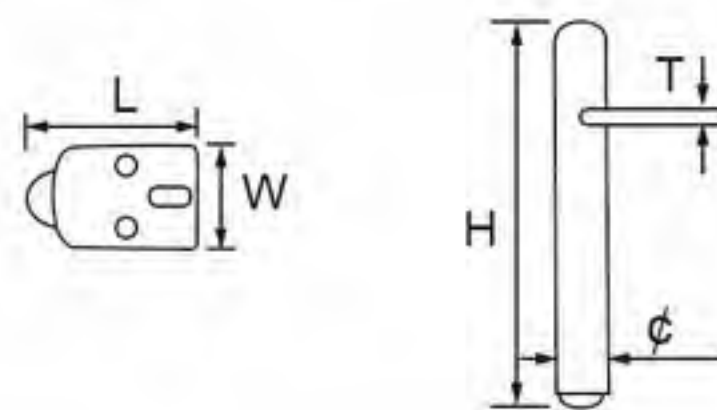

- 311-288
- Height: 130 / 150 / 180mm
- Thickness: 1.5mm
- Color: gold, gun-black, matt black
- Finishing: electroplating, painting