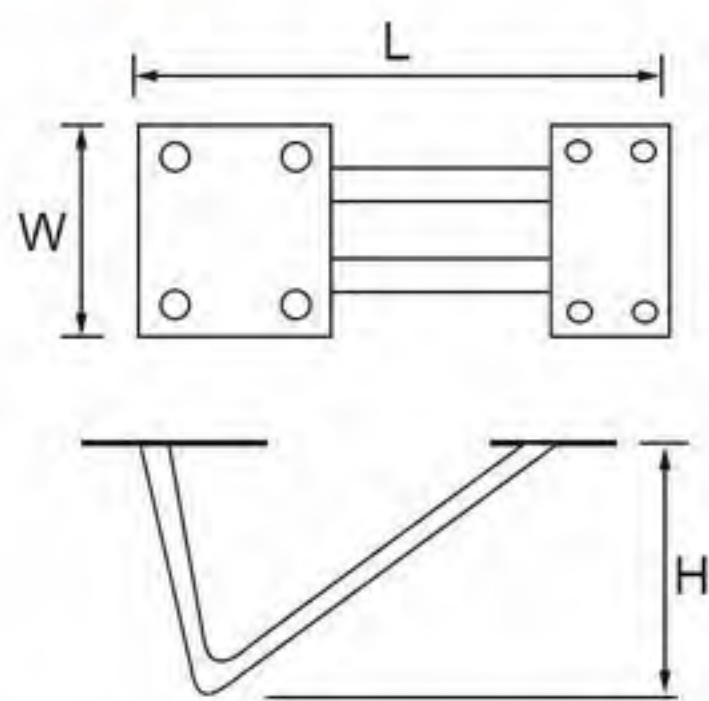

Metal Curved Furniture Leg

- 311-305
- Height: 120mm
- Color: matt black / gold
- Material: iron
- Finishing: electroplating, painting