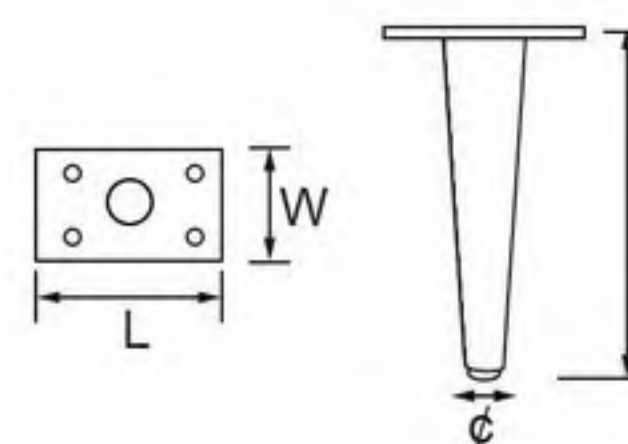

- 311-365
- Height: 500 / 550 / 600 / 650 / 710mm
- Color: wood texture
- Finishing: thermal transfer printing