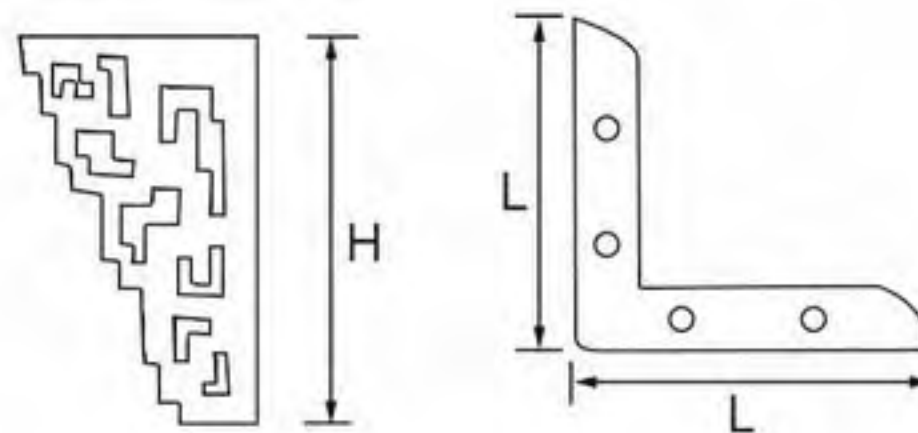

- 21NH-0455
- Height: 130mm
- Thickness: 1.5/1.8mm
- Color: gold
- Finishing: polishing+electroplating