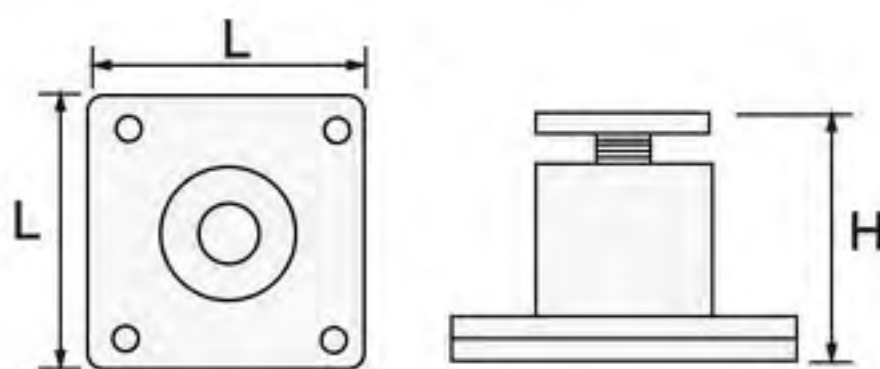

- Carpet Castor
- 19NH-0273
- Height: 65 / 55mm
- Color: electroplating color
- Material: iron
- Finishing: electroplating