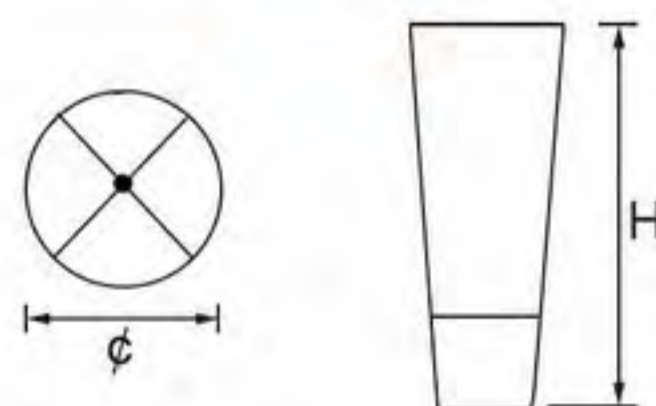

- 21NH-0509
- Height: 160mm
- Color: beech / walnut
- Material: plastic
- Finishing: wood texture heat transfer printing