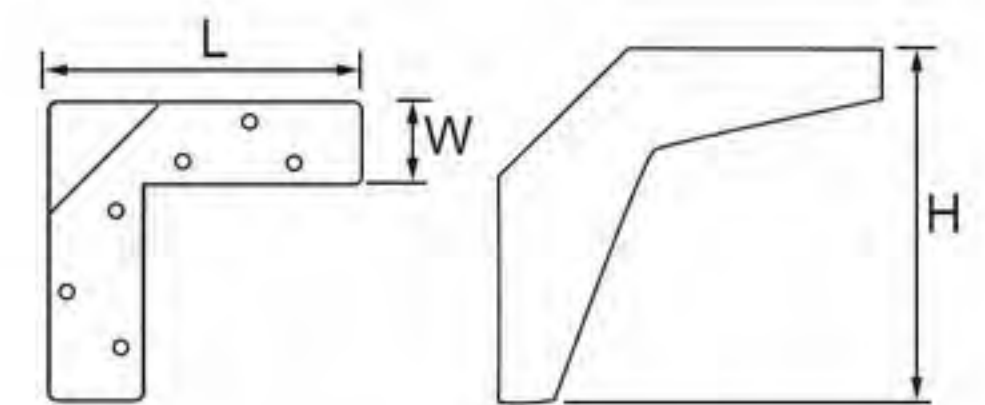

Stamping Furniture Leg

- Triangle Feet with a Semicircular Shape
  Matt Black
- 311-283
- Height: 120 / 150 / 180mm
- Thickness: 2.5mm
- Colors: electroplating / matt black / gun-black / gold
- Finishing: polishing+electroplating, painting

- Short triangle Feet with Semicircular Support Surface
- 311-300
- Height: 120 / 150 / 180mm
- Thickness: 2.5mm
- Colors: matt black / gun-black / gold
- Finishing: polishing+electroplating, painting

- 311-199
- Height: 100 / 120mm
- Thickness: 2mm
- Color: electroplating colors
- Finishing: polishing+electroplating