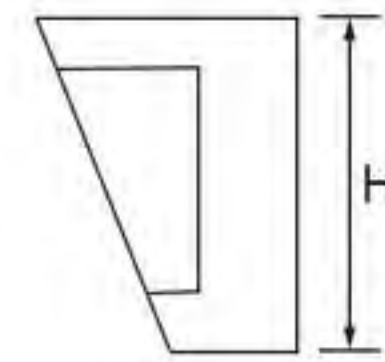

Stamping Furniture Leg

- 21NH-0450
- Height: 130 / 150 / 170mm
- Thickness: 1.8mm
- Colors: electroplating / matt black / gun-black / gold
- Finishing: polishing+electroplating, painting

- 21NH-0451
- Height: 170mm
- Thickness: 2mm
- Colors: gun-black / Gold
- Finishing: polishing+electroplating

- 21NH-0443
- Height: 130mm
- Thickness: 3mm
- Colors: electroplating / matt black / gun-black / gold
- Finishing: polishing+electroplating, painting