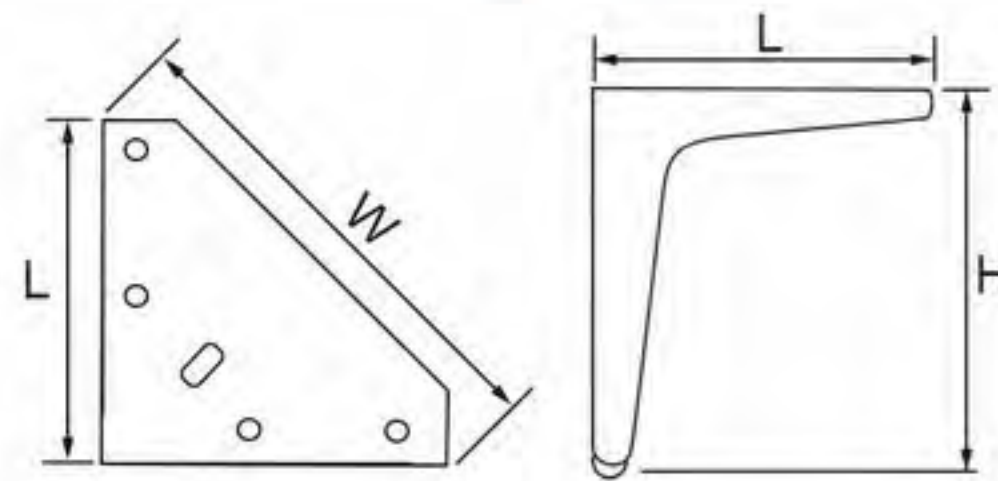

- 21NH-0513
- Height: 150mm
- Colors: black
- Finishing: painting