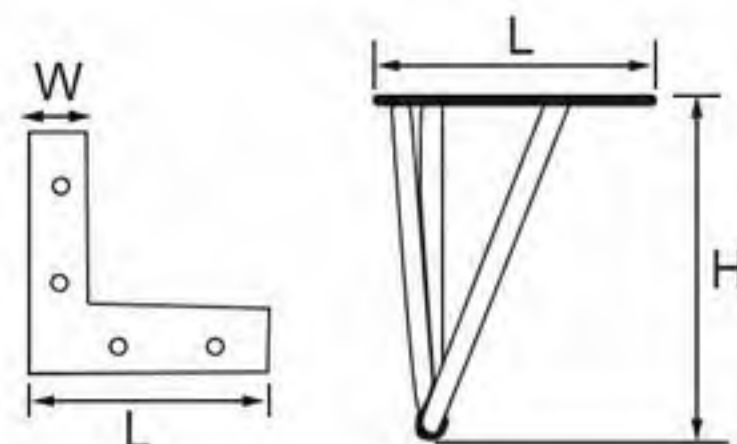

- Hairpin Sofa Legs
- 311-247
- Height: 100 / 120 / 150 / 180 / 200 / 250mm
- Color: matt black / gold
- Material: iron
- Finishing: electroplating, painting

- Hairpin Legs with Three Rods
- 21NH-0469
- Height: 100 / 120 / 150 / 180 / 200 / 250mm
- Color: matt black / gold
- Material: iron
- Finishing: electroplating, painting

- Hairpin Legs with Three Rods
- 21NH-0516
- Height: 150 / 210 / 260 / 310 / 430mm
- Color: matt black / gold
- Material: iron
- Finishing: electroplating, painting