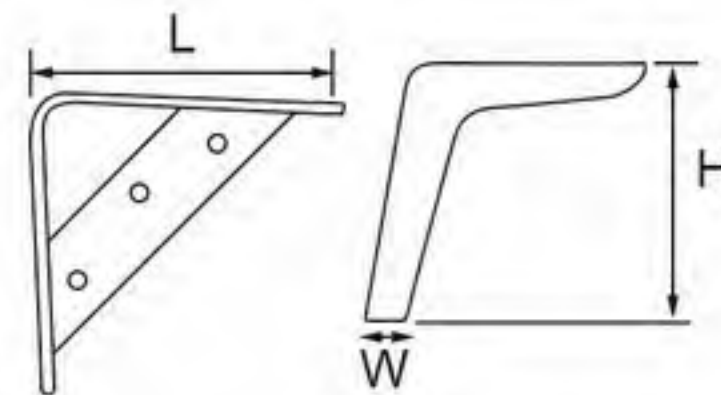

- 21NH-0441
- Height: 100 / 120 / 150mm
- Thickness: 2.5mm
- Colors: electroplating
- Finishing: polishing+electroplating

- 21NH-0440
- Height: 150mm
- Thickness: 4mm
- Color: matt black
- Finishing: painting

- 21NH-0442
- Height: 120 / 150mm
- Thickness: 2mm
- Colors: electroplating / matt black / gun-black / gold
- Finishing: polishing+electroplating, painting