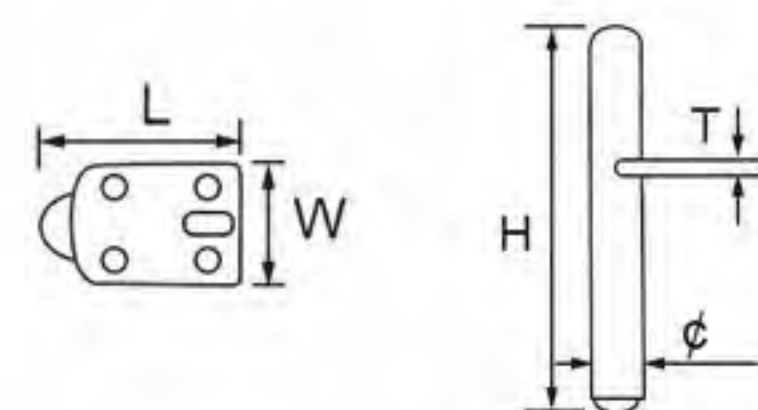

- 21NH-0471
- Height: 130 / 150 / 180 / 200mm
- Thickness: 1.5mm
- Color: gold, gun-black, matt black
- Finishing: electroplating, painting