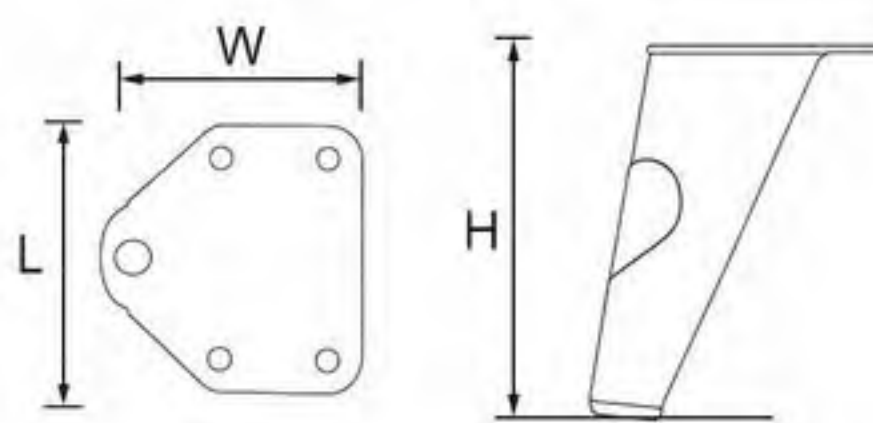

# Welding Furniture Leg

- 24NH-0721
- Height: 188mm
- Length: 75mm
- Wide: 55mm

- 24NH-0701
- Height: 180mm
- Length: 75mm
- Wide: 55mm

- 24NH-0727
- Height: 180mm
- Length: 92mm
- Wide: 60mm

- 24NH-0704
- Height: 150mm
- Length: 84mm
- Wide: 60mm

- 24NH-0718
- Height: 129mm
- Length: 80mm
- Wide: 78mm

- 24NH-0730
- Height: 127mm
- Length: 85mm
- Wide: 60mm