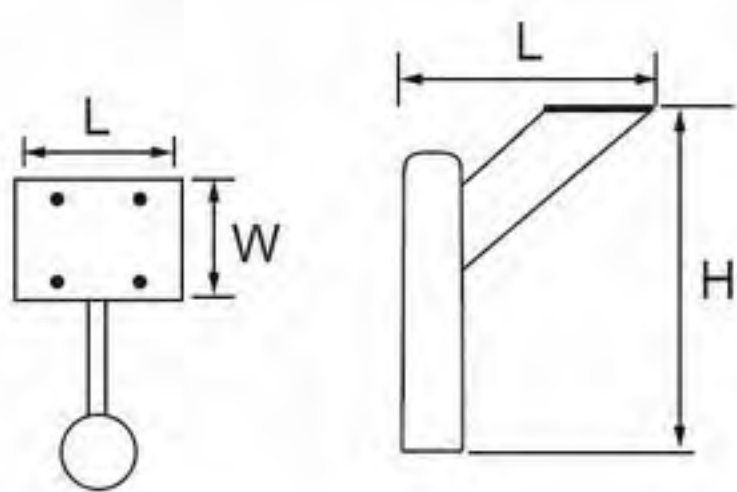

# Stamping Furniture Leg

- 21NH-0446
- Thickness: 8mm
- Color: matt black
- Finishing: painting

- 21NH-0438
- Thickness: 8mm
- Color: matt black
- Finishing: painting

- Extended Triangle Feet with Rhombic Shape
- 311-244
- Height: 100 / 130 / 150 / 170mm
- Thickness: 2.5mm
- Color: gold
- Finishing: polishing+electroplating