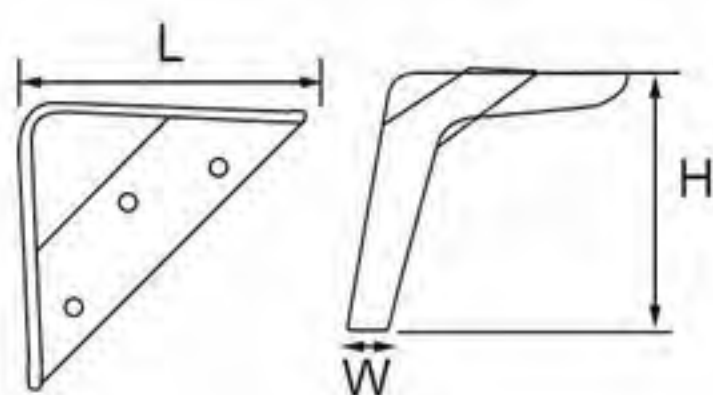

- 21NH-0441
- Height: 100 / 120 / 150mm
- Thickness: 2.5mm
- Colors: electroplating
- Finishing: polishing+electroplating

- 21NH-0440
- Height: 150mm
- Thickness: 4mm
- Color: matt black
- Finishing: painting

- 21NH-0442
- Height: 120 / 150mm
- Thickness: 2mm
- Colors: electroplating / matt black / gun-black / gold
- Finishing: polishing+electroplating, painting