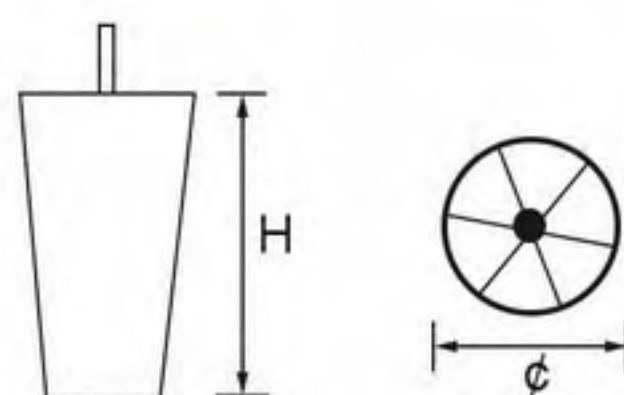

# Plastic Furniture Leg

21NH-0427, Size: Tϕ60\*Bϕ40\*40mm

21NH-0428, Size: Tϕ60\*Bϕ40\*70mm

21NH-0410, Size: Tϕ60\*Bϕ40\*90mm

21NH-0405, Size: Tϕ70\*Bϕ50\*100mm

21NH-0409, Size: Tϕ60\*Bϕ40\*100mm

21NH-0408, Size: Tϕ60\*Bϕ40\*120mm