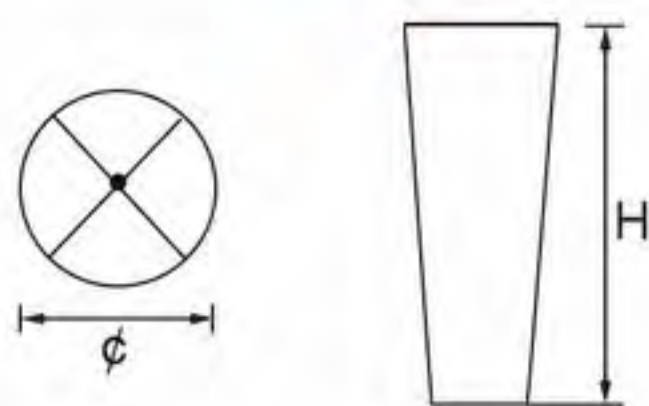

- 21NH-0508
- Height: 160mm
- Color: beech / walnut
- Material: plastic
- Finishing: wood texture heat transfer printing