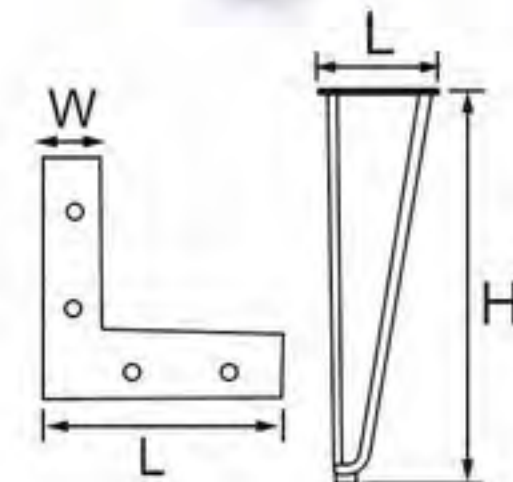

- Hollow Sofa Legs
- 311-312
- Height: 150mm
- Color: matt black / gold / electroplating colors
- Material: iron
- Finishing: electroplating, painting