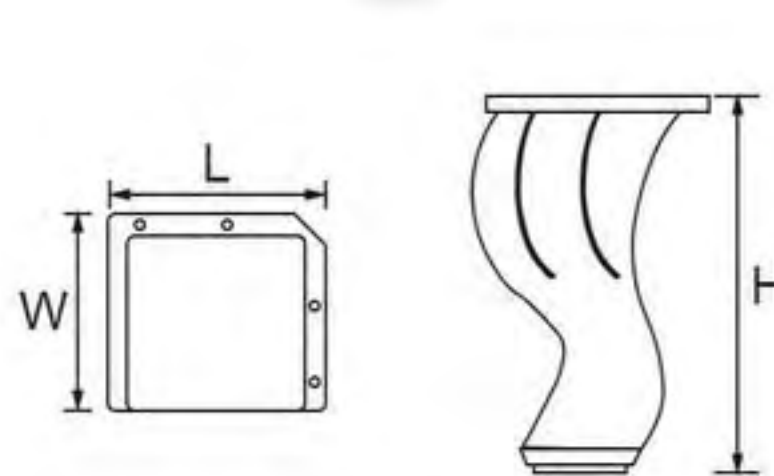

- Lady's Foot Shape
- 311-209
- Height: 140mm
- Color: electroplating colors
- Material: iron
- Finishing: electroplating