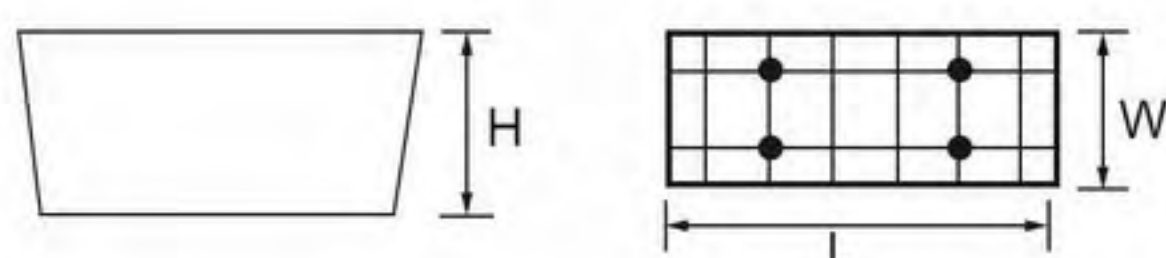

# Plastic Furniture Leg

21NH-0413, Size: 150\*150\*40mm

21NH-0389, Size: 165\*88\*40mm

21NH-0390, Size: 120\*50\*50mm

21NH-0386, Size: 150\*50\*50mm

21NH-0384, Size: 210\*80\*65mm