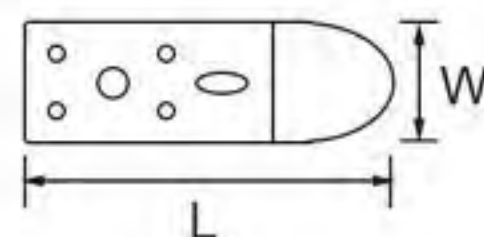

Stamping Furniture Leg

- 21NH-0450
- Height: 130 / 150 / 170mm
- Thickness: 1.8mm
- Colors: electroplating / matt black / gun-black / gold
- Finishing: polishing+electroplating, painting

- 21NH-0451
- Height: 170mm
- Thickness: 2mm
- Colors: gun-black / Gold
- Finishing: polishing+electroplating

- 21NH-0443
- Height: 130mm
- Thickness: 3mm
- Colors: electroplating / matt black / gun-black / gold
- Finishing: polishing+electroplating, painting