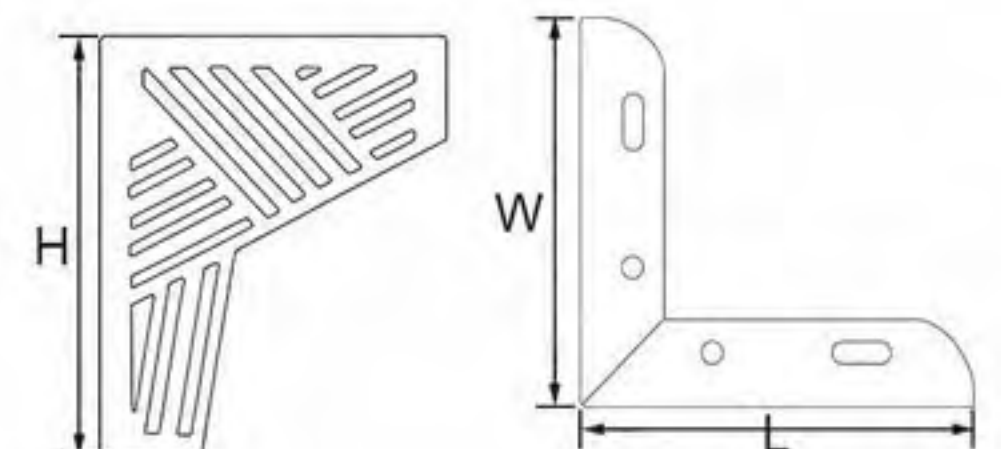

- 24NH-0712
- Height: 133mm
- Length: 108mm
- Wide: 108mm