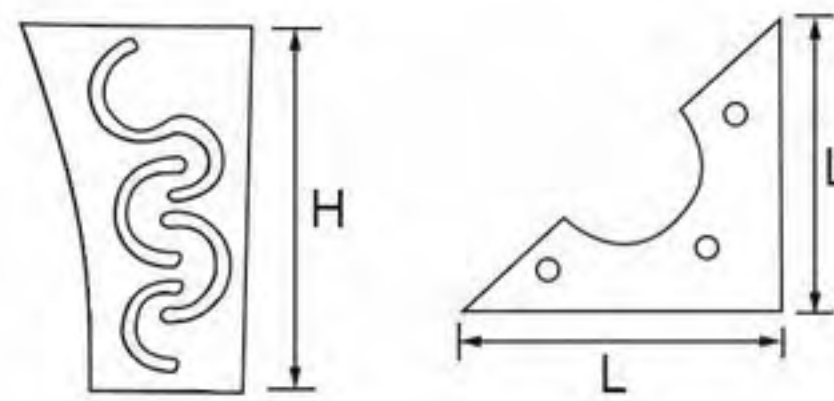

- 21NH-0457
- Height: 80 / 100mm
- Thickness: 1.2mm
- Color: gold
- Finishing: polishing+electroplating