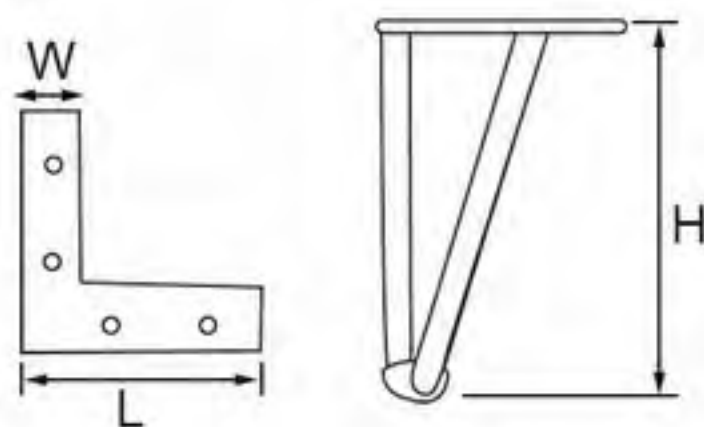

- Hairpin Sofa Legs
- 311-247
- Height: 100 / 120 / 150 / 180 / 200 / 250mm
- Color: matt black / gold
- Material: iron
- Finishing: electroplating, painting

- Hairpin Legs with Three Rods
- 21NH-0469
- Height: 100 / 120 / 150 / 180 / 200 / 250mm
- Color: matt black / gold
- Material: iron
- Finishing: electroplating, painting

- Hairpin Legs with Three Rods
- 21NH-0516
- Height: 150 / 210 / 260 / 310 / 430mm
- Color: matt black / gold
- Material: iron
- Finishing: electroplating, painting