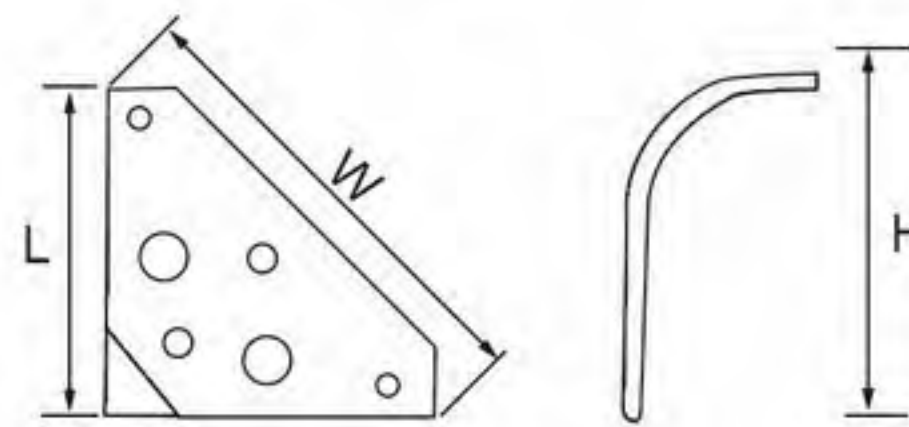

- 311-363
- Height: 150 / 180mm
- Colors: gold, gun-black, matt black
- Finishing: electroplating, painting