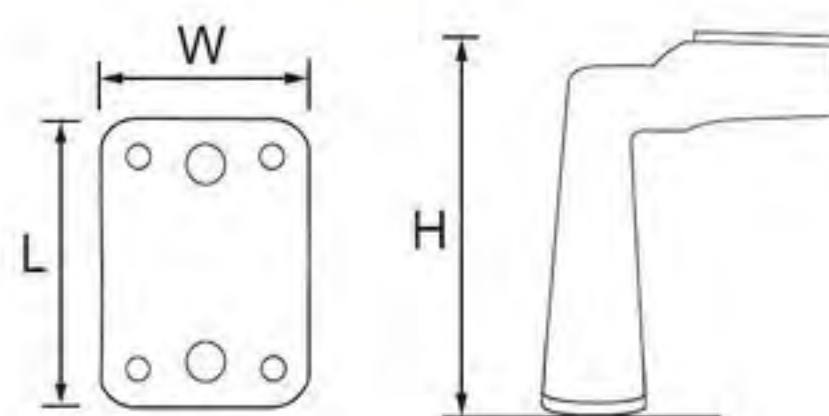

# Welding Furniture Leg

- 24NH-0725
- Height: 150mm
- Length: 80mm
- Wide: 60mm

- 24NH-0726
- Height: 150mm
- Length: 92mm
- Wide: 60mm

- 24NH-0720
- Height: 148mm
- Length: 75mm
- Wide: 55mm

- 24NH-0719
- Height: 150mm
- Diameter:  $\Phi 98$ mm

- 24NH-0716
- Height: 146mm
- Length: 75mm
- Wide: 54mm

- 24NH-0696
- Height: 150mm
- Length: 98mm
- Wide: 73mm