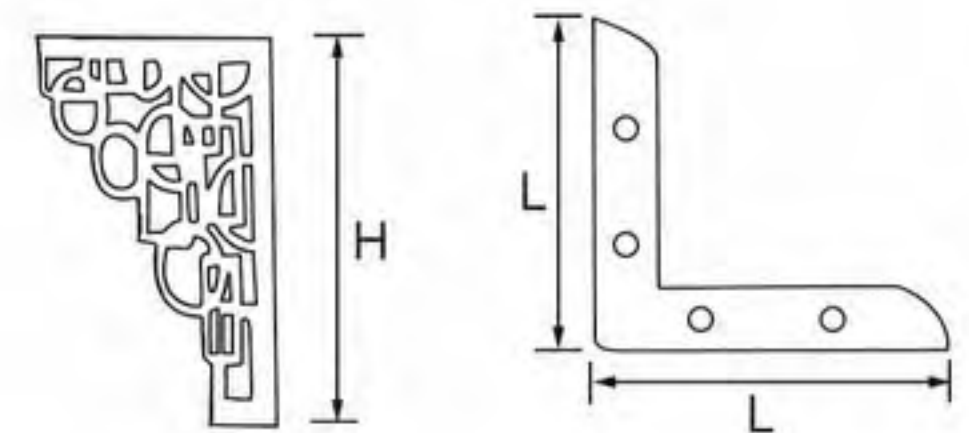

- 21NH-0461
- Height: 130mm
- Color: gold
- Finishing: polishing+electroplating