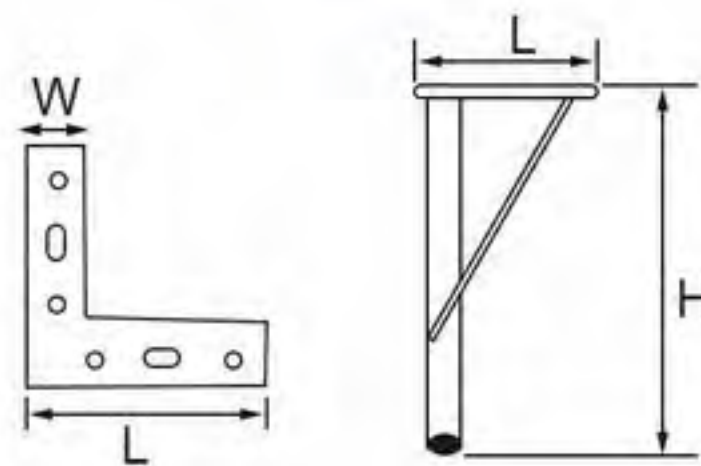

Metal Curved Furniture Leg

Metal Curved Furniture Leg: Made from thick metal panels, this leg undergoes Teflon coating or electroplating treatments, resulting in a smooth, refined finish. Its delicate, artistic design makes it an ideal choice for modern furniture.

- 21NH-0467
- Height: 150 / 170mm
- Color: matt black
- Finishing: electroplating, painting

- 311-337
- Height: 150 / 180mm
- Color: gold
- Material: iron
- Finishing: polishing+electroplating