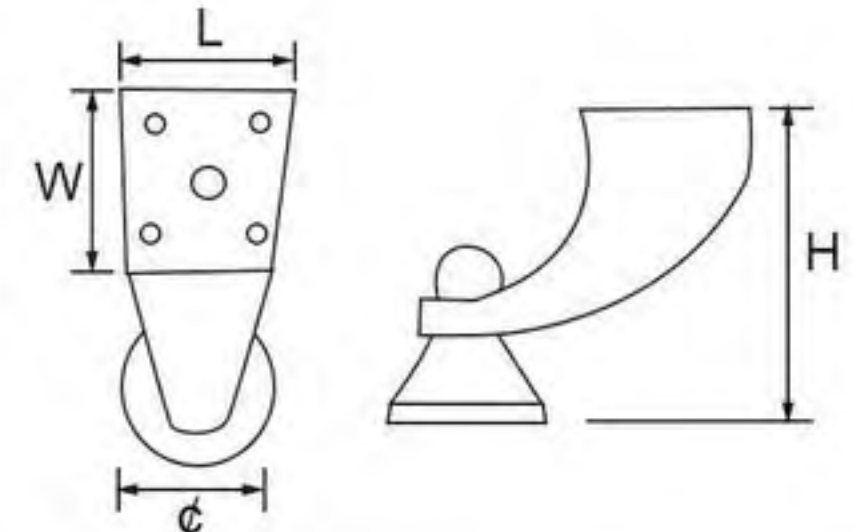

- Goat Horn Shape
- 311-024
- Height: 100 / 120mm
- Color: electroplating color
- Material: iron
- Finishing: electroplating