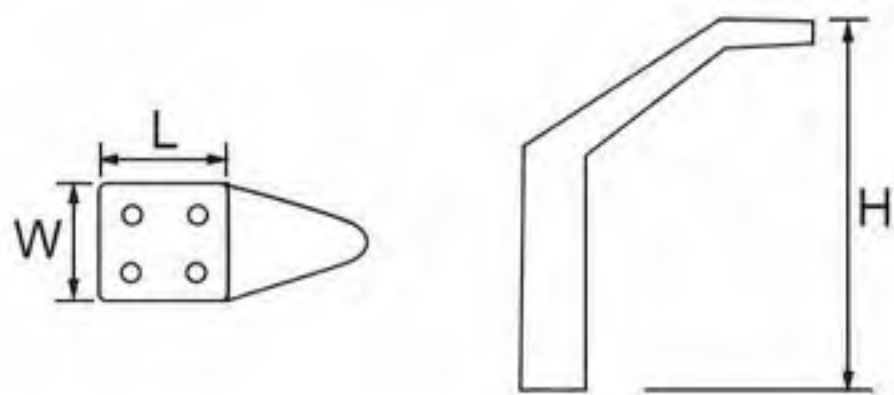

Wood Grain Leg

Wood Grain Leg: The wood grain leg made of superior materials is beautiful, and resistant to corrosion and rust.

- 311-261
- Height: 130 / 150 / 180mm
- Color: beech / walnut
- Material: iron
- Finishing: wood texture heat transfer printing