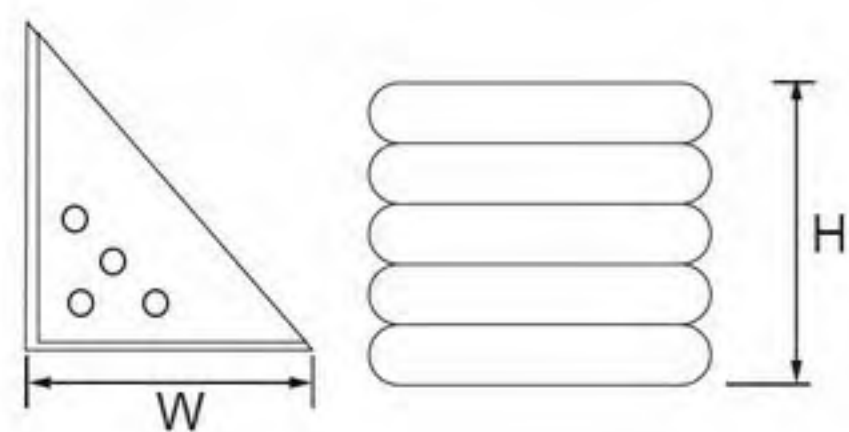

- 21NH-0514
- Height: 100mm
- Color: matt black
- Finishing: painting