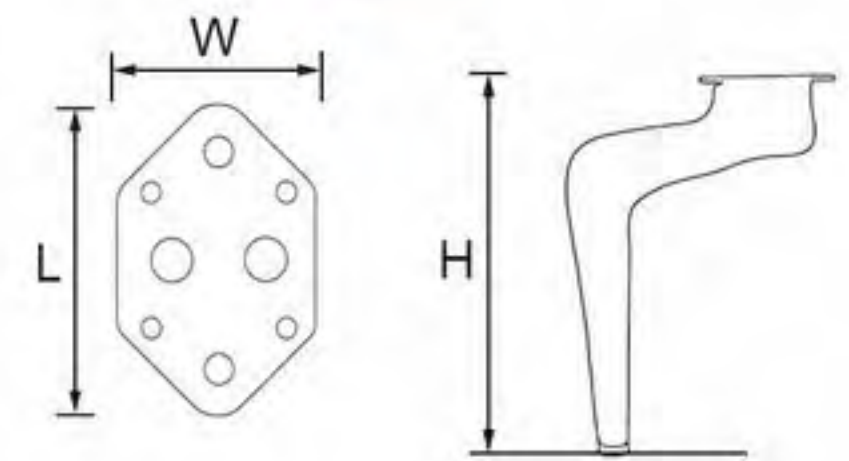

- 24NH-0729
- Height: 205mm
- Length: 90mm
- Wide: 50mm

- 24NH-0717
- Height: 180mm
- Length: 92mm
- Wide: 60mm

# Welding Furniture Leg

- 24NH-0721
- Height: 188mm
- Length: 75mm
- Wide: 55mm

- 24NH-0701
- Height: 180mm
- Length: 75mm
- Wide: 55mm

- 24NH-0727
- Height: 180mm
- Length: 92mm
- Wide: 60mm

- 24NH-0704
- Height: 150mm
- Length: 84mm
- Wide: 60mm