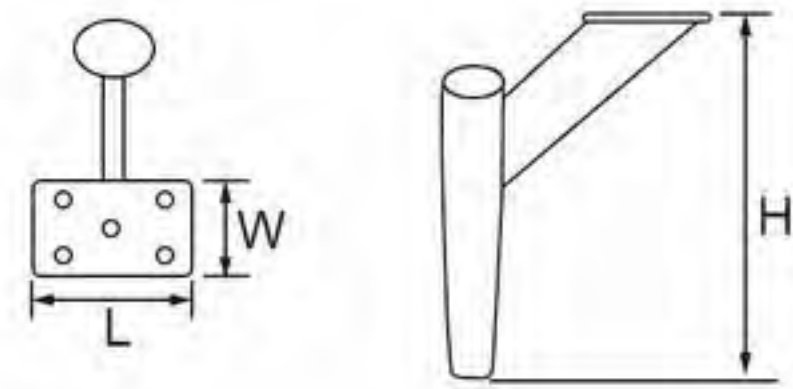

- 21NH-0477
- Height: 130 / 150 / 180mm
- Thickness: 1.5mm
- Color: matt black
- Finishing: painting