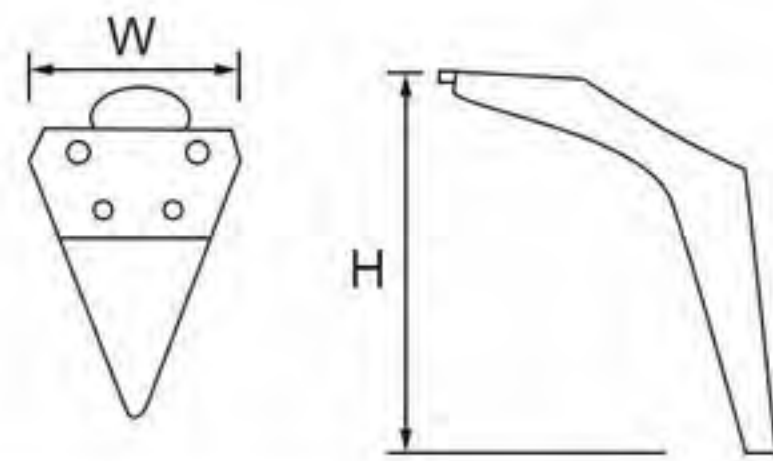

- 21NH-0445
- Height: 150 / 200mm
- Thickness: 2.5mm
- Colors: matt black / gun-black
- Finishing: polishing+electroplating, painting