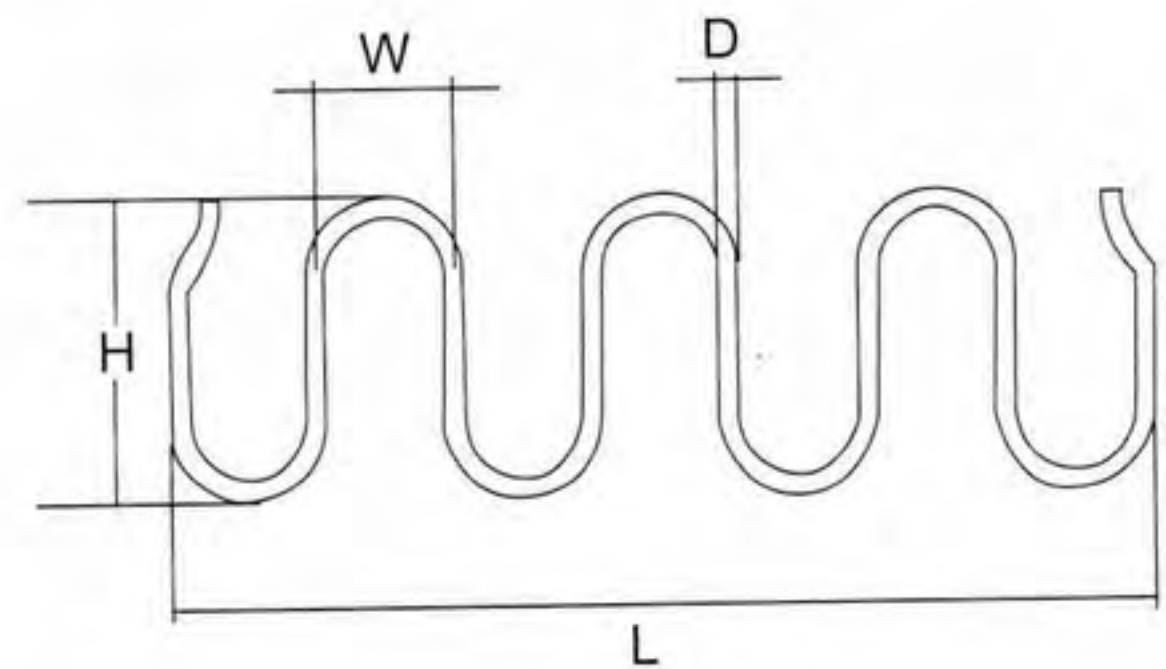

Specification of Zigzag Springs

- L - Spring Length
- W - Distance Between Bars
- H - Loop Height
- D - Wire Diameter
- A - Arc Height
- R - radian