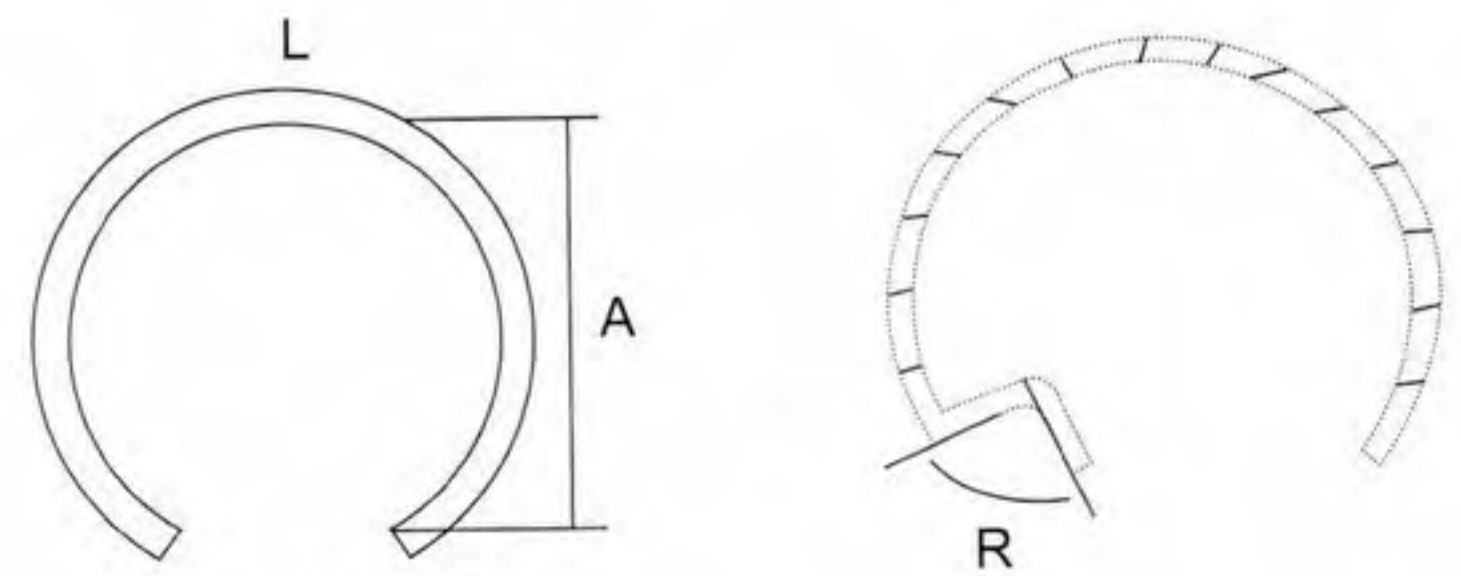

Specification of Zigzag Springs

- L - Spring Length
- W - Distance Between Bars
- H - Loop Height
- D - Wire Diameter
- A - Arc Height
- R - radian