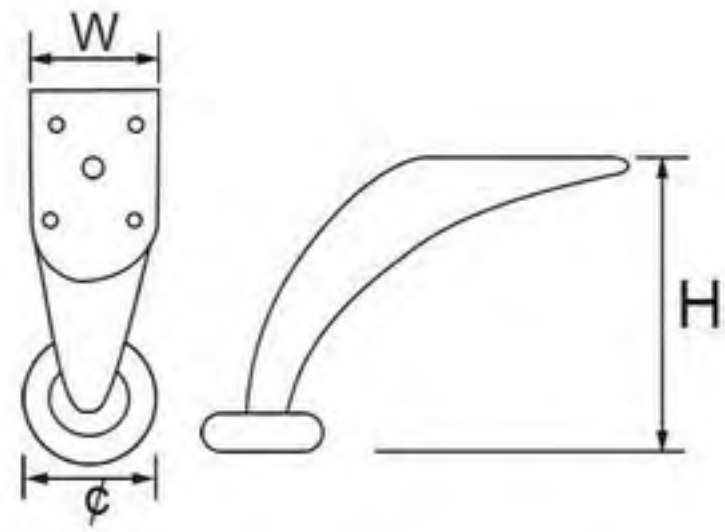

Stamping Furniture Leg

- Pig Foot Shape
- 311-086
- Height: 90 / 95 / 100 / 120mm
- Color: electroplating color
- Material: iron
- Finishing: electroplating