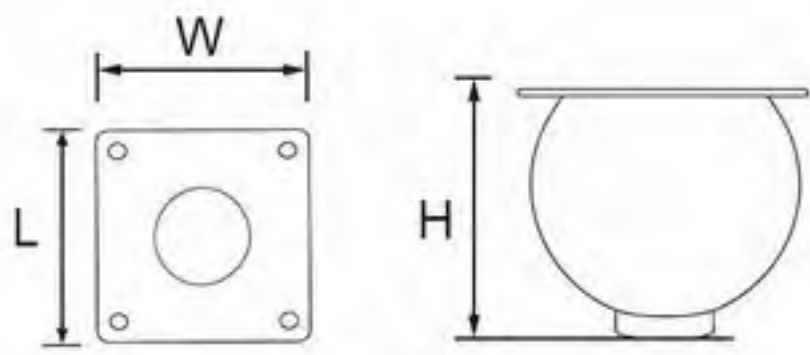

Welding Furniture Leg

- 24NH-0731
- Height: 72mm
- Length: 80mm
- Wide: 80mm