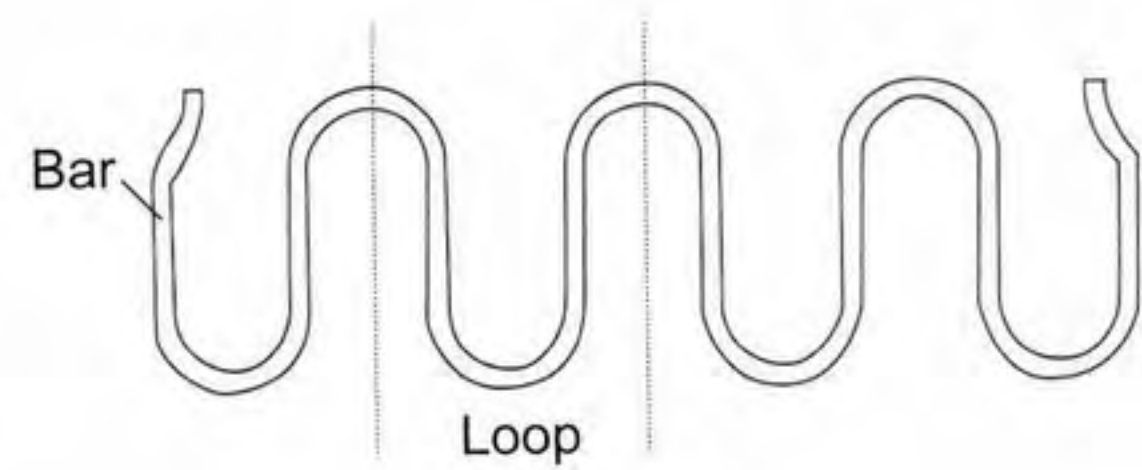

Specification of Zigzag Springs

- L - Spring Length
- W - Distance Between Bars
- H - Loop Height
- D - Wire Diameter
- A - Arc Height
- R - radian