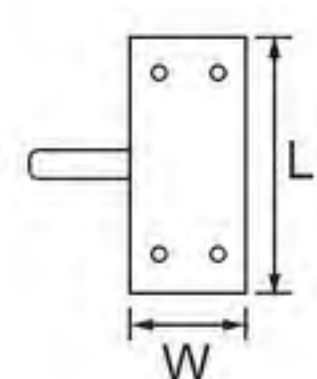

- Knief Design Furniture Leg
- 311-251
- Height: 120 / 150 / 170mm
- Thickness: 8mm
- Colors: matt black
- Finishing: painting

- 311-299
- Height: 150 / 180mm
- Colors: matt black / gun-black / gold
- Finishing: polishing+electroplating, painting

- 311-282
- Height: 120 / 150 / 180mm
- Thickness: 2mm
- Colors: electroplating / matt black / gun-black / gold
- Finishing: polishing+electroplating, painting