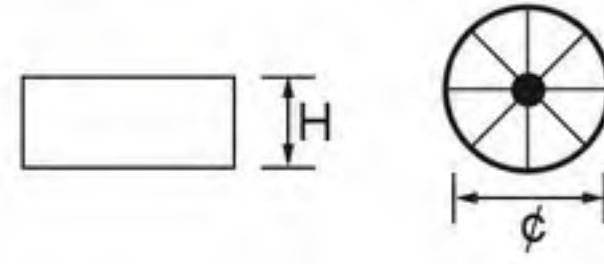

21NH-0430, Size: $\phi 60 \times 25 \text{mm}$