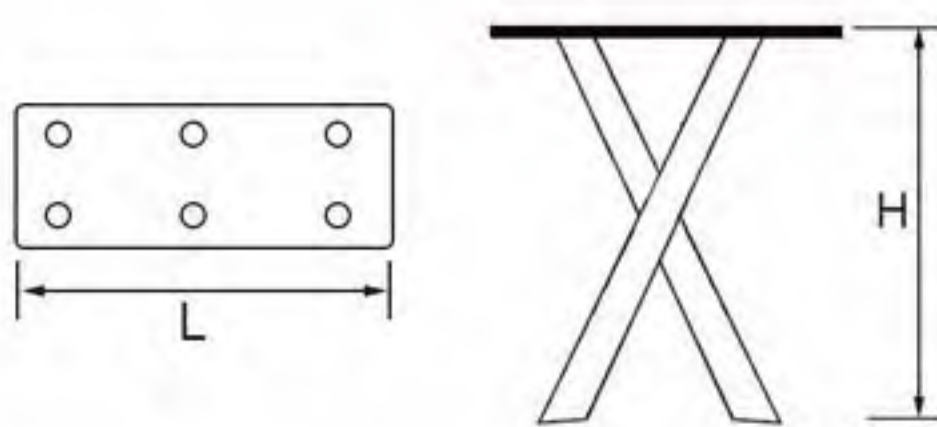

- 311-342
- Height: 150 / 180mm
- Thickness: 1.5mm
- Color: gold, gun-black, matt black
- Finishing: electroplating, painting