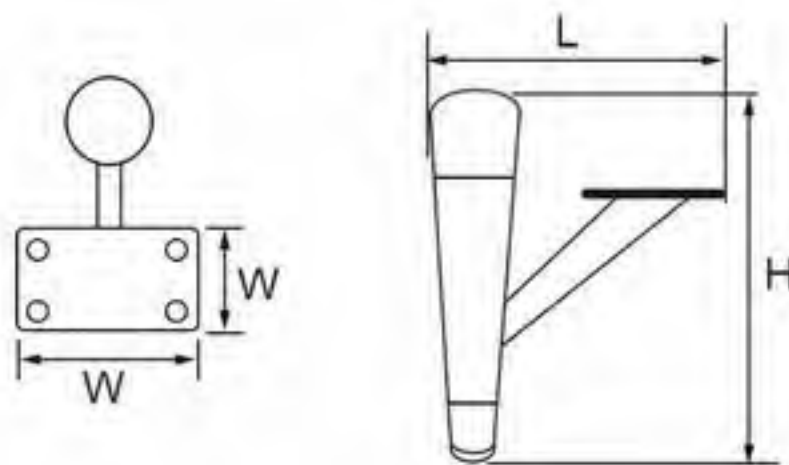

- 311-313
- Height: 180mm
- Thickness: 1.5mm
- Color: gold with black
- Finishing: painting