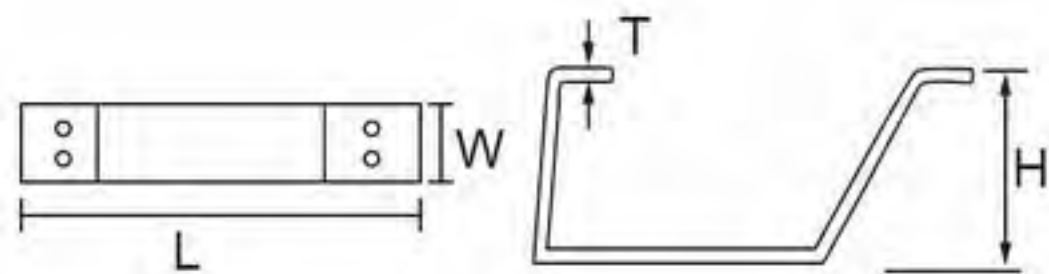

Stamping Furniture Leg

- 311-319
- Height: 100 / 20mm
- Thickness: 4mm
- Colors: electroplating
- Finishing: polishing+electroplating