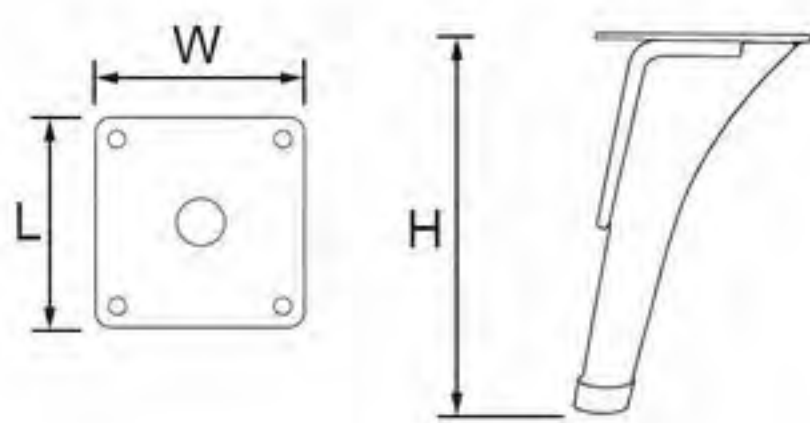

# Welding Furniture Leg

- 24NH-0695
- Height: 152mm
- Length: 80mm
- Wide: 80mm

- 24NH-0700
- Height: 150mm
- Length: 70mm
- Wide: 67mm

- 24NH-0722
- Height: 153mm
- Length: 60mm
- Wide: 60mm

- 24NH-0706
- Height: 150mm
- Length: 80mm
- Wide: 80mm