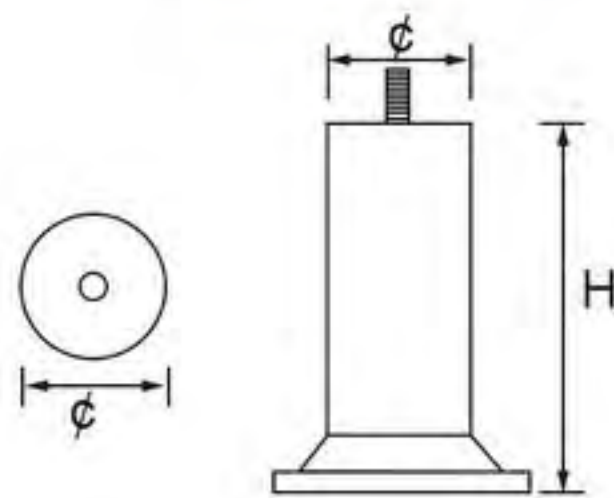

Stamping Furniture Leg

- Round Tube with Bolt
- 311-234
- Height: 120mm
- Color: electroplating color
- Material: iron
- Finishing: electroplating