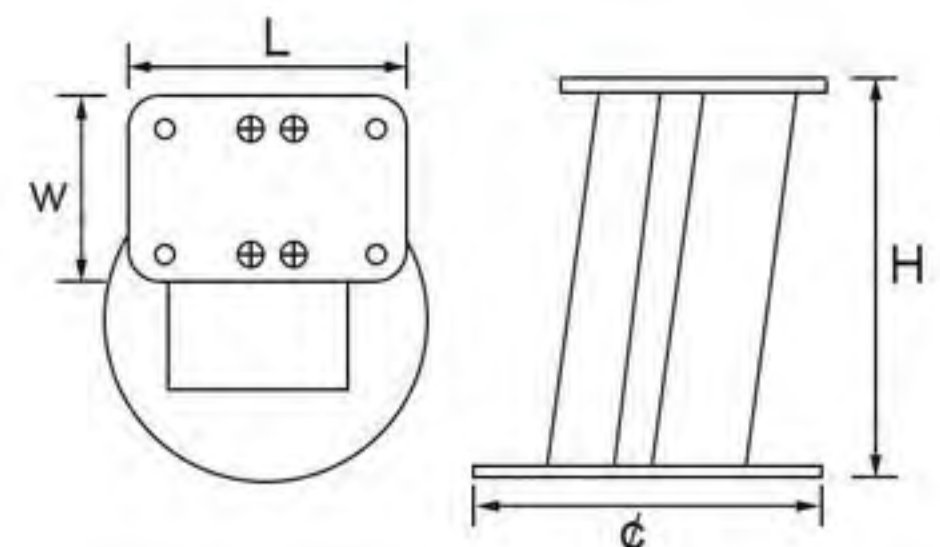

- Double Flat Tubes
- 311-095
- Height: 80 / 100mm
- Color: electroplating color
- Material: iron
- Finishing: electroplating