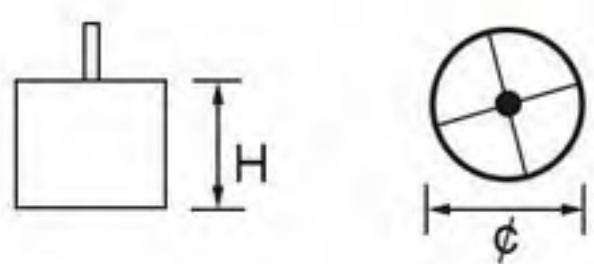

21NH-0426, Size: $\phi 50 \times 35 \text{mm}$