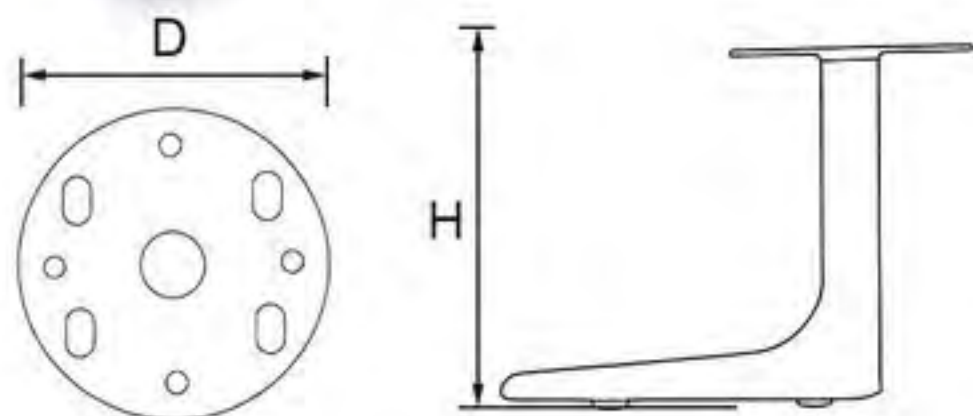

# Welding Furniture Leg

- 24NH-0725
- Height: 150mm
- Length: 80mm
- Wide: 60mm

- 24NH-0726
- Height: 150mm
- Length: 92mm
- Wide: 60mm

- 24NH-0720
- Height: 148mm
- Length: 75mm
- Wide: 55mm

- 24NH-0719
- Height: 150mm
- Diameter:  $\Phi 98$ mm

- 24NH-0716
- Height: 146mm
- Length: 75mm
- Wide: 54mm

- 24NH-0696
- Height: 150mm
- Length: 98mm
- Wide: 73mm