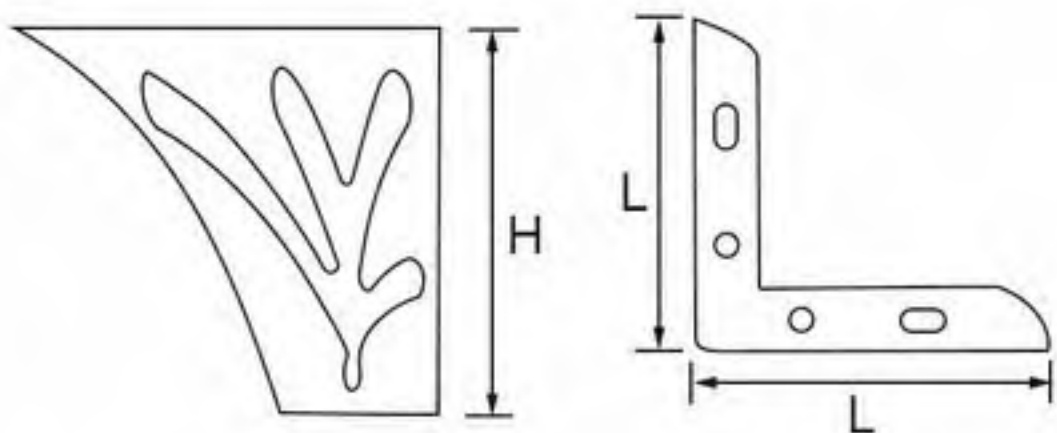

# Engraved Furniture Leg

- 24NH-0714
- Height: 100mm
- Length: 89mm
- Wide: 89mm

- 24NH-0715
- Height: 78mm
- Length: 69mm
- Wide: 69mm

- 24NH-0711
- Height: 133mm
- Length: 106mm
- Wide: 106mm

- 21NH-0458
- Height: 80mm
- Thickness: 1.0/1.2mm
- Color: gold
- Finishing: polishing+electroplating