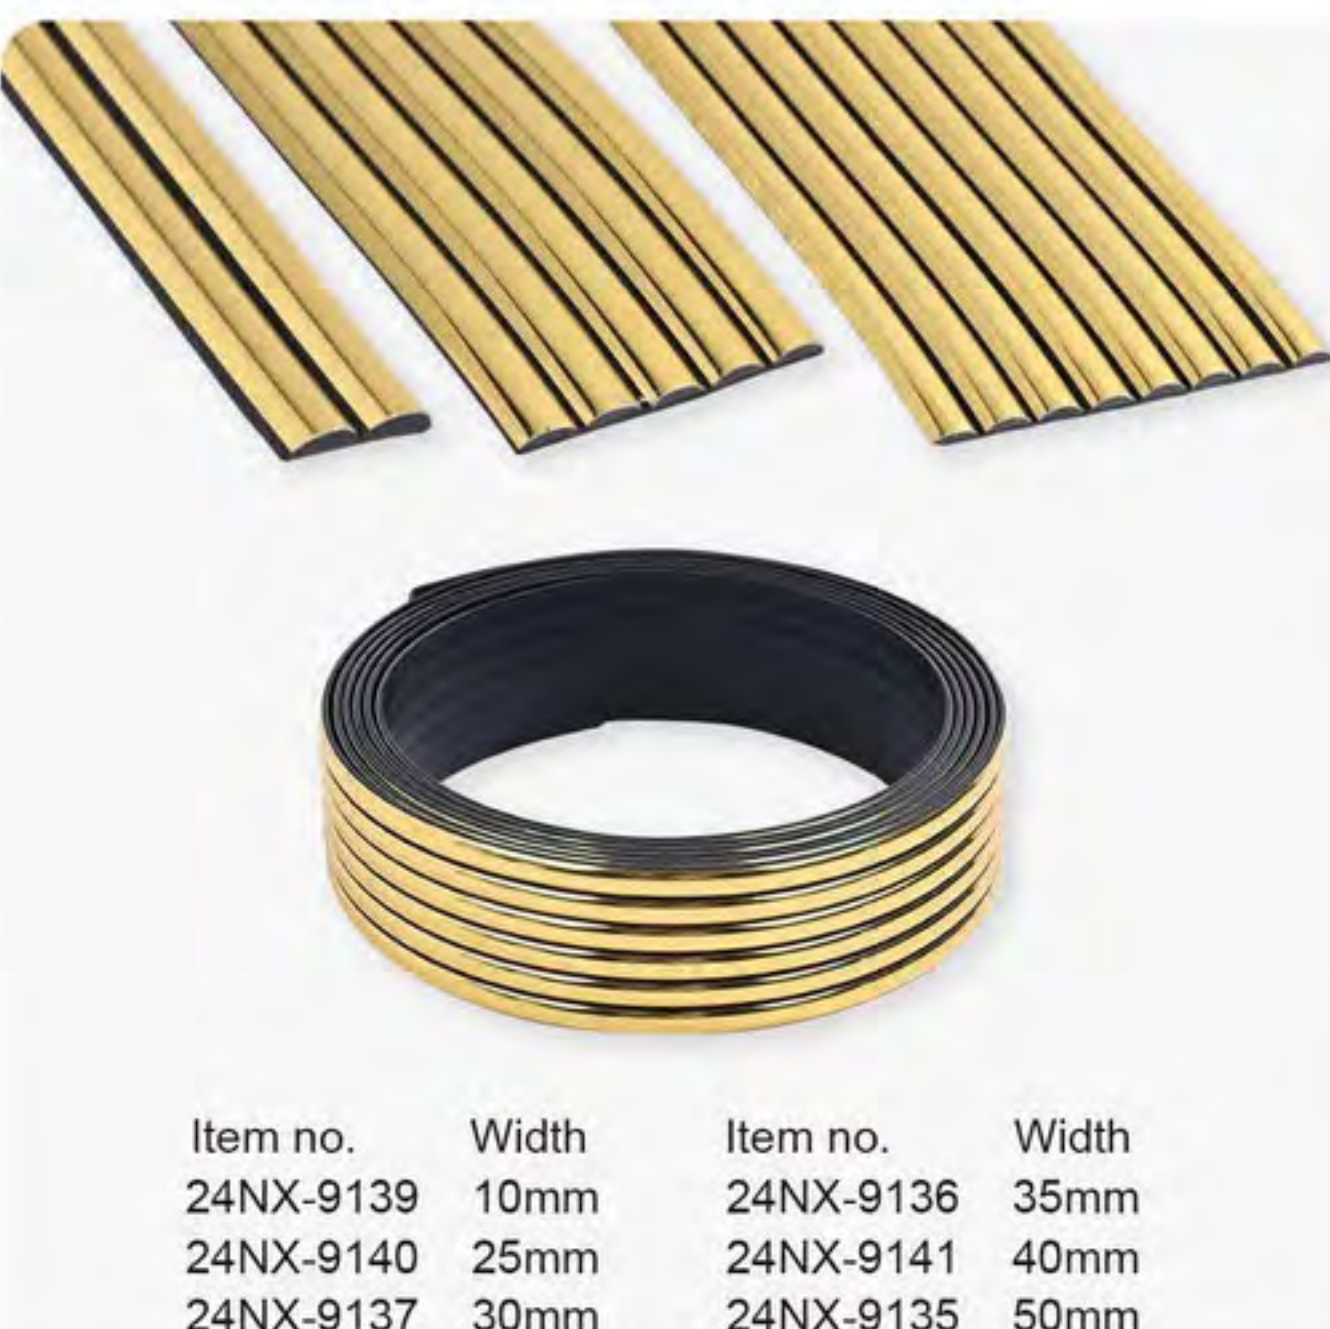

PVC Decorative Strips

Made from high-quality PVC, available in both self-adhesive and non-adhesive options.

Features: Metallic texture, durable and sturdy, waterproof, moisture-proof, mildew-resistant, and can be freely cut to size.

Applications: Widely used for decorating doors, windows, walls, and more.