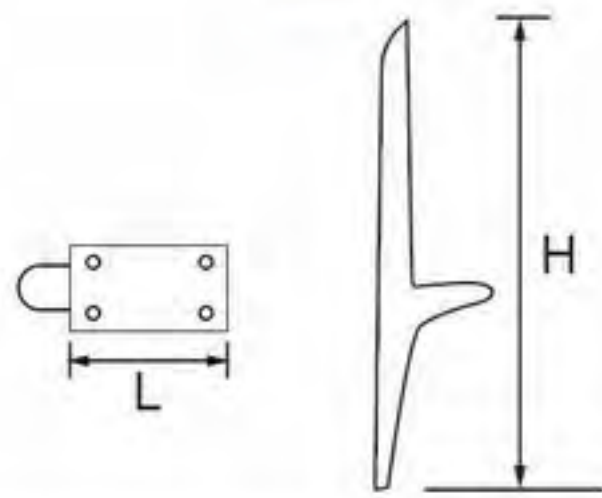

Stamping Furniture Leg

- 21NH-0446
- Thickness: 8mm
- Color: matt black
- Finishing: painting