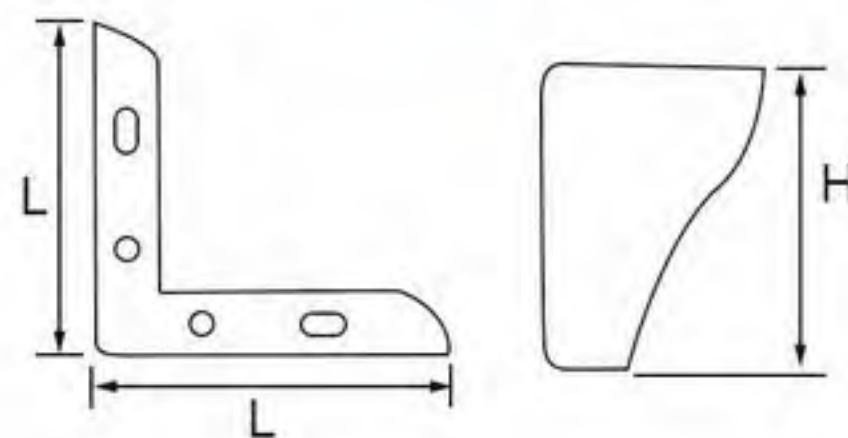

# Welding Furniture Leg

- 24NH-0731
- Height: 72mm
- Length: 80mm
- Wide: 80mm

- 24NH-0697
- Height: 150mm
- Length: 120mm
- Wide: 120mm

- 24NH-0723
- Height: 148mm
- Length: 120mm
- Wide: 120mm

- 311-069B
- Height: 50mm
- Color: gold
- Finishing: polishing+electroplating