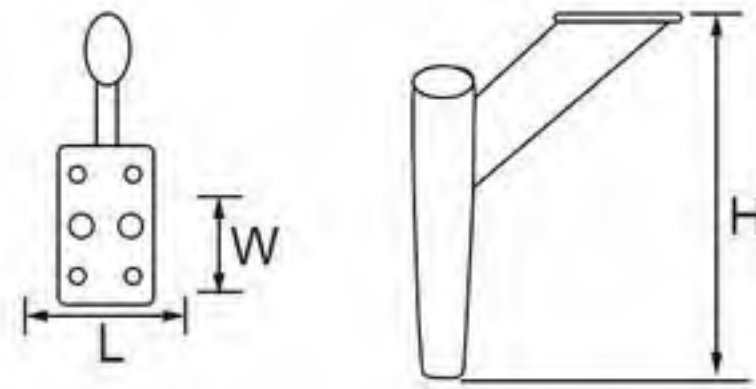

- 21NH-0478
- Height: 180mm
- Thickness: 2mm
- Color: matt black
- Finishing: painting