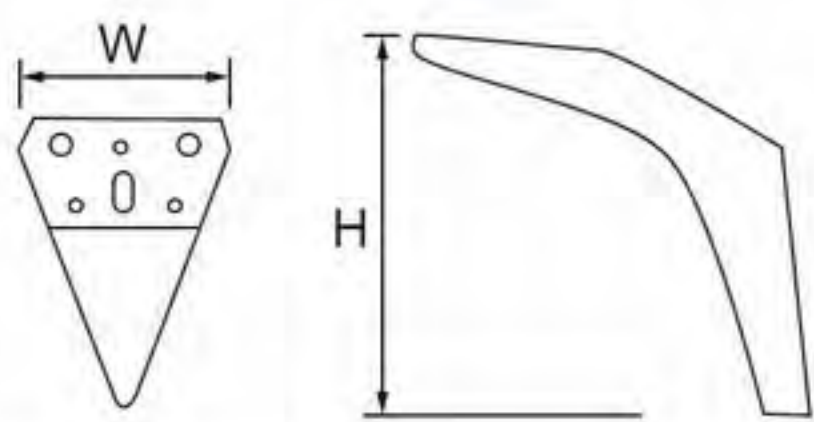

Stamping Furniture Leg

- 21NH-0449
- Height: 150 / 180mm
- Thickness: 2.5mm
- Colors: matt black
- Finishing: painting