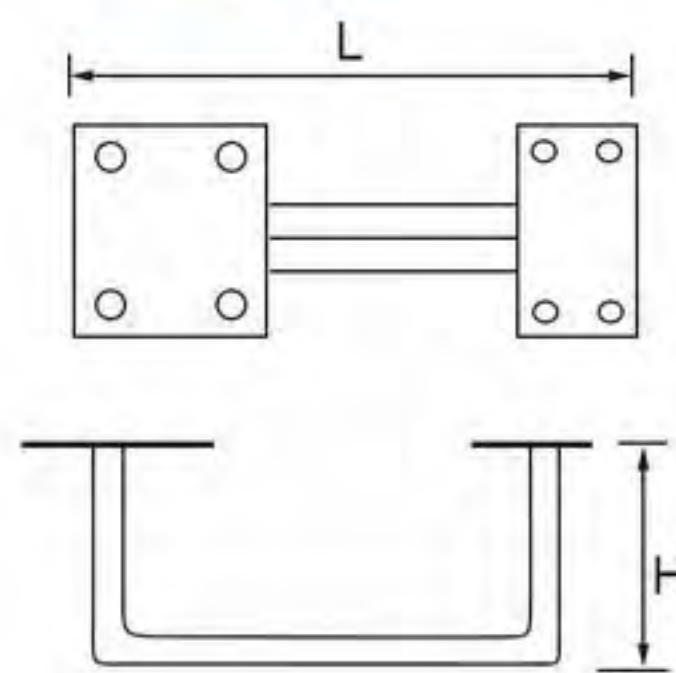

- 311-302
- Size: 120*85mm, 120*325mm, 120*615mm
- Color: matt black, gold
- Finishing: electroplating, painting