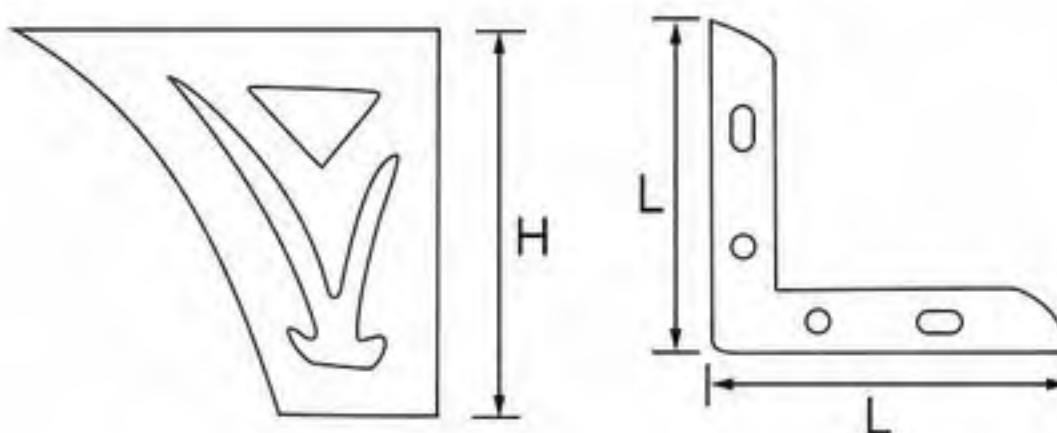

# Engraved Furniture Leg

- 24NH-0714
- Height: 100mm
- Length: 89mm
- Wide: 89mm

- 24NH-0715
- Height: 78mm
- Length: 69mm
- Wide: 69mm

- 24NH-0711
- Height: 133mm
- Length: 106mm
- Wide: 106mm

- 21NH-0458
- Height: 80mm
- Thickness: 1.0/1.2mm
- Color: gold
- Finishing: polishing+electroplating