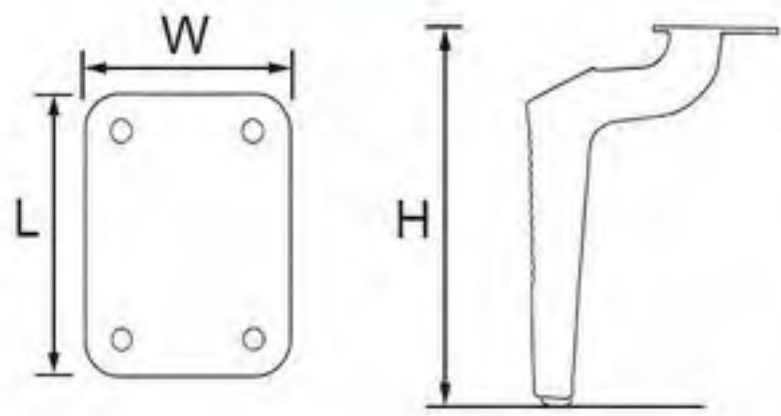

Welding Furniture Leg

- 24NH-0721
- Height: 188mm
- Length: 75mm
- Wide: 55mm