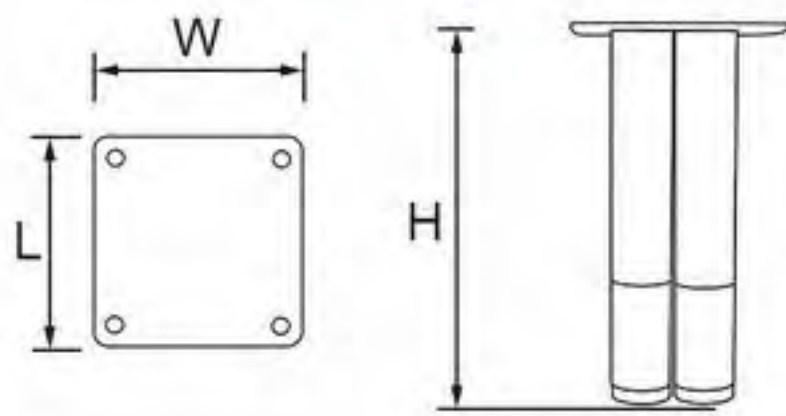

# Welding Furniture Leg

- 24NH-0695
- Height: 152mm
- Length: 80mm
- Wide: 80mm

- 24NH-0700
- Height: 150mm
- Length: 70mm
- Wide: 67mm

- 24NH-0722
- Height: 153mm
- Length: 60mm
- Wide: 60mm

- 24NH-0706
- Height: 150mm
- Length: 80mm
- Wide: 80mm