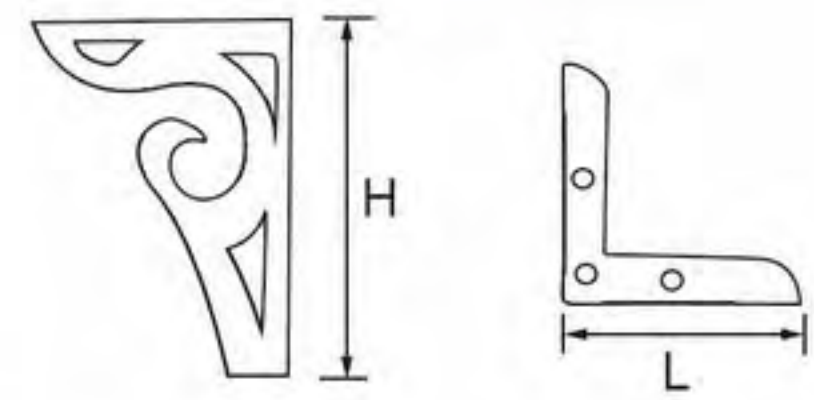

- 21NH-0460
- Height: 100 / 120mm
- Color: gold
- Finishing: polishing+electroplating