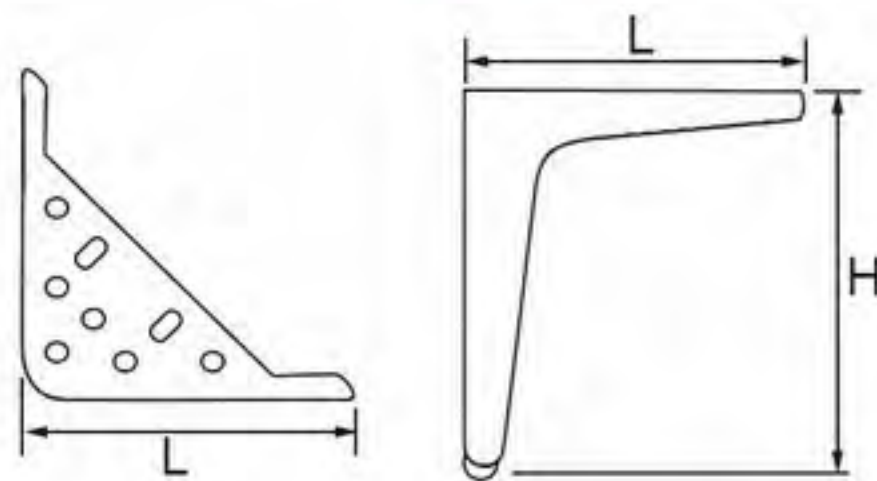

- 311-362
- Height: 120 / 150 / 180mm
- Color: gold / gun-black / electroplating color / matt black
- Finishing: electroplating, painting