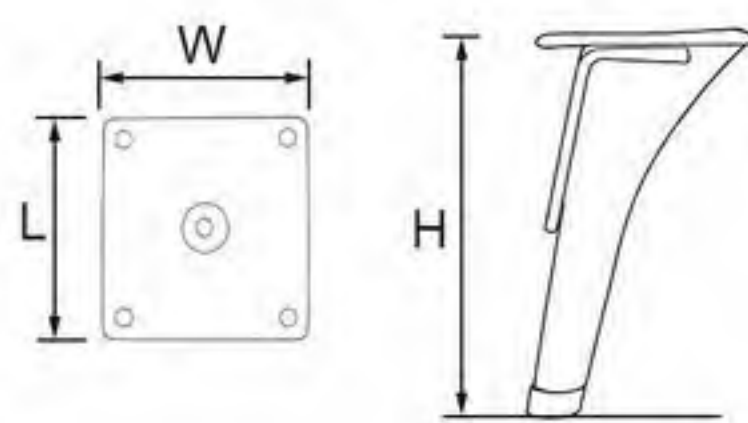

# Welding Furniture Leg

- 24NH-0695
- Height: 152mm
- Length: 80mm
- Wide: 80mm

- 24NH-0700
- Height: 150mm
- Length: 70mm
- Wide: 67mm

- 24NH-0722
- Height: 153mm
- Length: 60mm
- Wide: 60mm

- 24NH-0706
- Height: 150mm
- Length: 80mm
- Wide: 80mm