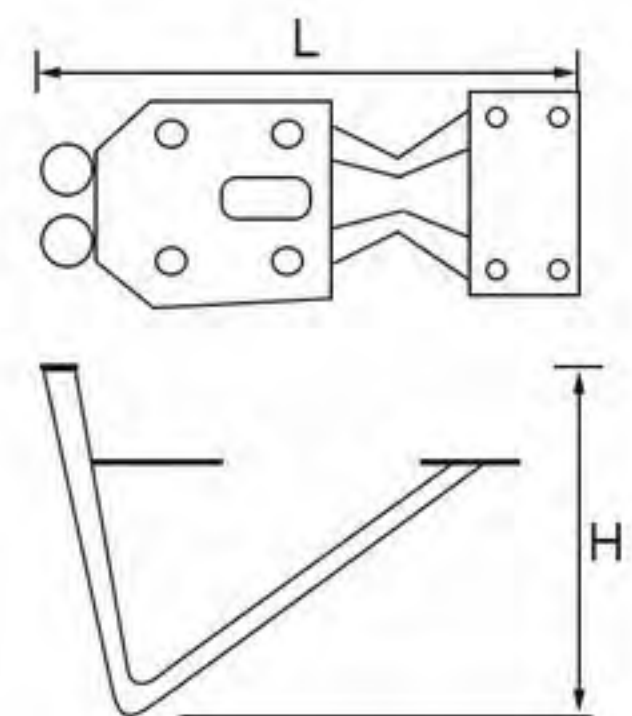

- 311-304
- Height: 120mm
- Color: matt black / black with gold / gold
- Material: iron
- Finishing: electroplating, painting