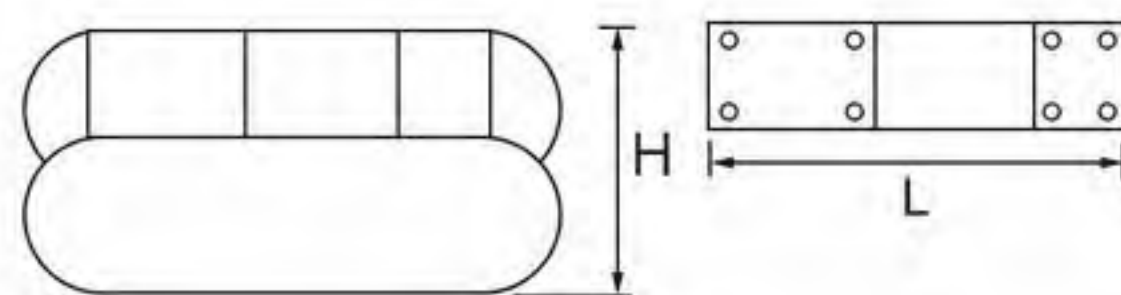

- 311-303
- Height: 85mm
- Color: matt black / gold
- Material: iron
- Finishing: electroplating, painting