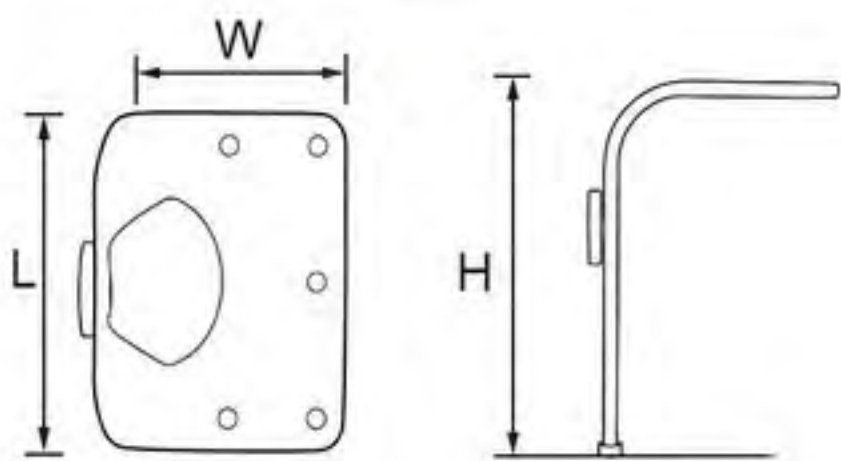

Welding Furniture Leg

- 24NH-0703
- Height: 150mm
- Length: 91mm
- Wide: 41mm