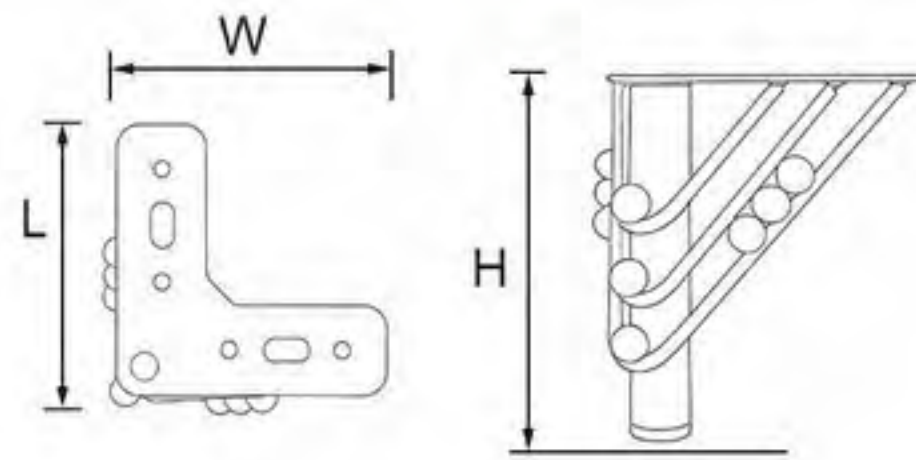

# Welding Furniture Leg

- 24NH-0721
- Height: 188mm
- Length: 75mm
- Wide: 55mm

- 24NH-0701
- Height: 180mm
- Length: 75mm
- Wide: 55mm

- 24NH-0727
- Height: 180mm
- Length: 92mm
- Wide: 60mm

- 24NH-0704
- Height: 150mm
- Length: 84mm
- Wide: 60mm

- 24NH-0718
- Height: 129mm
- Length: 80mm
- Wide: 78mm

- 24NH-0730
- Height: 127mm
- Length: 85mm
- Wide: 60mm

# Welding Furniture Leg

- 24NH-0731
- Height: 72mm
- Length: 80mm
- Wide: 80mm

- 24NH-0697
- Height: 150mm
- Length: 120mm
- Wide: 120mm

- 24NH-0723
- Height: 148mm
- Length: 120mm
- Wide: 120mm

- 311-069B
- Height: 50mm
- Color: gold
- Finishing: polishing+electroplating