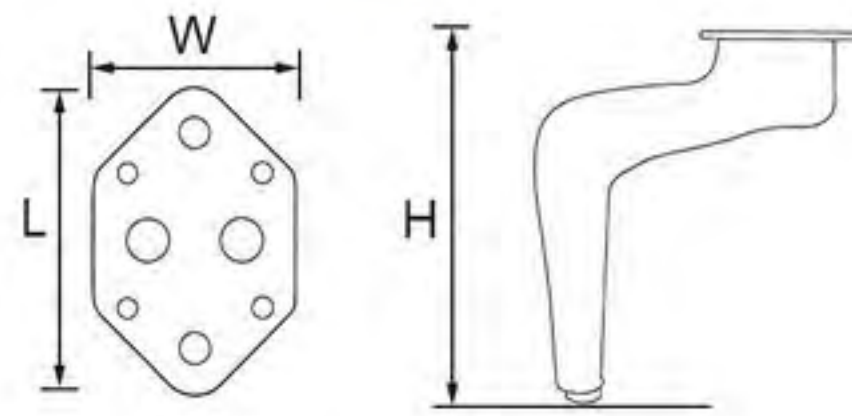

- 24NH-0724
- Height: 150mm
- Length: 80mm
- Wide: 80mm

- 24NH-0702
- Height: 155mm
- Length: 105mm
- Wide: 105mm

# Welding Furniture Leg

- 24NH-0725
- Height: 150mm
- Length: 80mm
- Wide: 60mm

- 24NH-0726
- Height: 150mm
- Length: 92mm
- Wide: 60mm

- 24NH-0720
- Height: 148mm
- Length: 75mm
- Wide: 55mm

- 24NH-0719
- Height: 150mm
- Diameter:  $\Phi 98$ mm