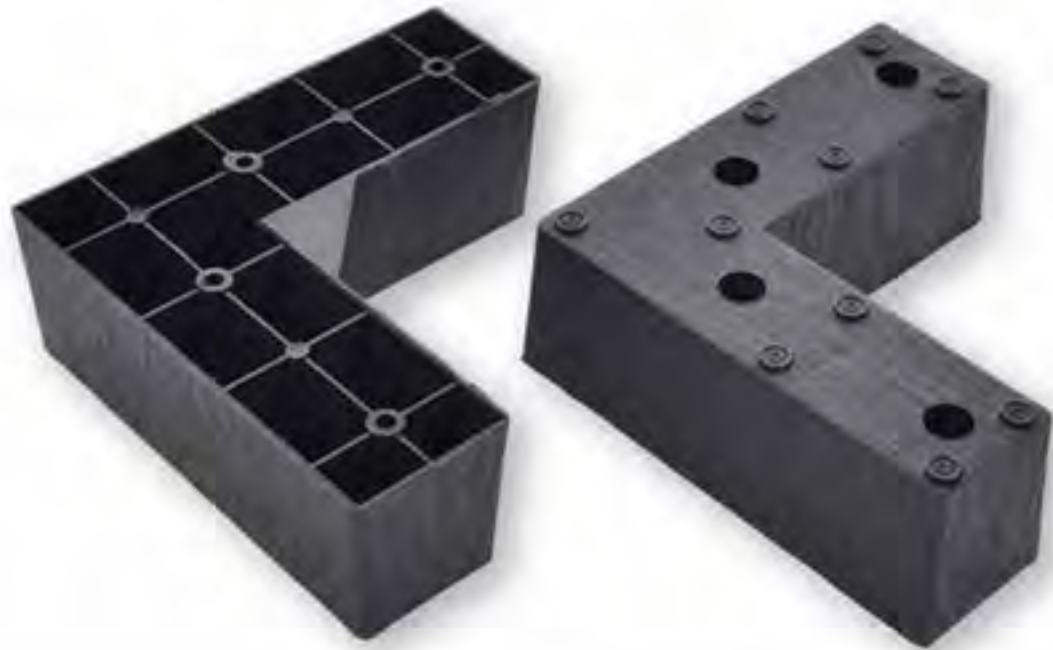

21NH-0385, Size: 150*150*50mm