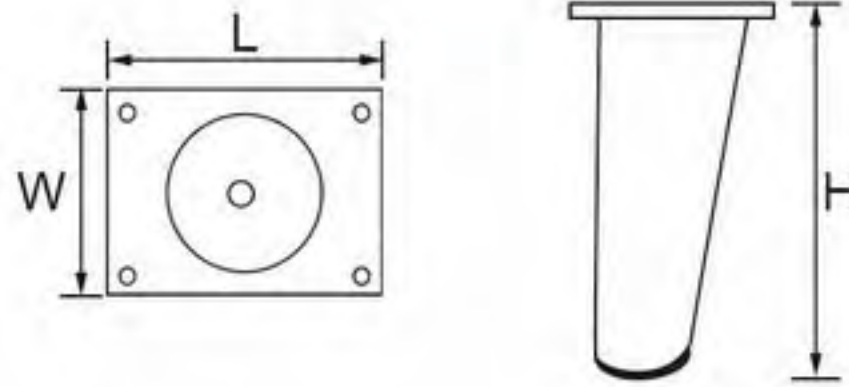

- 21NH-0464
- Height: 120 / 150mm
- Color: beech / walnut
- Material: iron
- Finishing: wood texture heat transfer printing