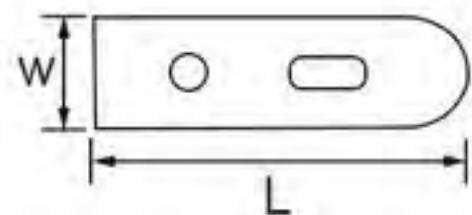

Stamping Furniture Leg

- 21NH-0450
- Height: 130 / 150 / 170mm
- Thickness: 1.8mm
- Colors: electroplating / matt black / gun-black / gold
- Finishing: polishing+electroplating, painting

- 21NH-0451
- Height: 170mm
- Thickness: 2mm
- Colors: gun-black / Gold
- Finishing: polishing+electroplating

- 21NH-0443
- Height: 130mm
- Thickness: 3mm
- Colors: electroplating / matt black / gun-black / gold
- Finishing: polishing+electroplating, painting