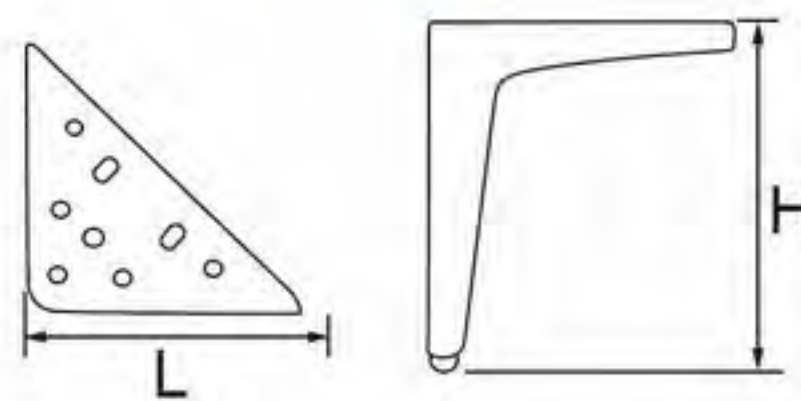

Stamping Furniture Leg

- Triangle Feet with a Semicircular Shape
  Matt Black
- 311-283
- Height: 120 / 150 / 180mm
- Thickness: 2.5mm
- Colors: electroplating / matt black / gun-black / gold
- Finishing: polishing+electroplating, painting

- Short triangle Feet with Semicircular Support Surface
- 311-300
- Height: 120 / 150 / 180mm
- Thickness: 2.5mm
- Colors: matt black / gun-black / gold
- Finishing: polishing+electroplating, painting

- 311-199
- Height: 100 / 120mm
- Thickness: 2mm
- Color: electroplating colors
- Finishing: polishing+electroplating