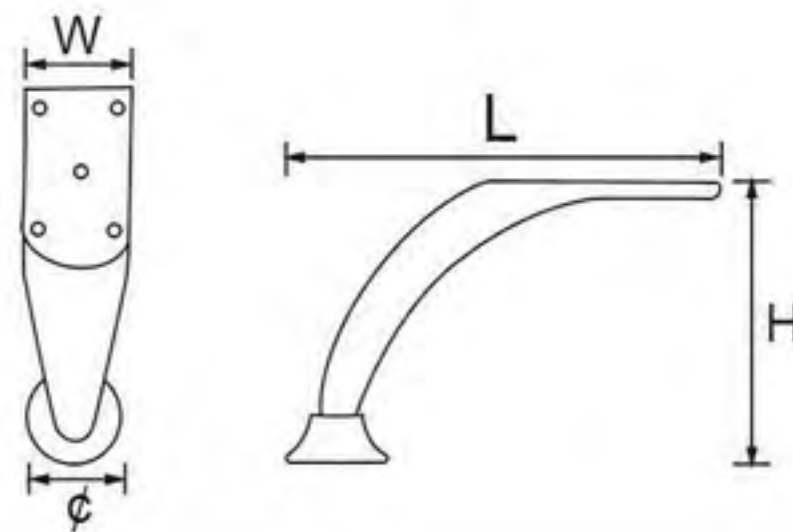

- Cow Foot Shape
- 311-216
- Height: 100 / 120mm
- Color: electroplating color
- Material: iron
- Finishing: electroplating