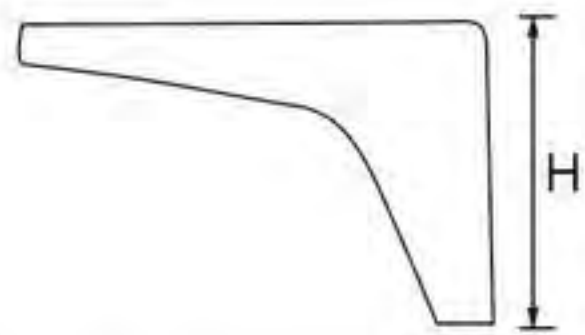

Stamping Furniture Leg

- 21NH-0450
- Height: 130 / 150 / 170mm
- Thickness: 1.8mm
- Colors: electroplating / matt black / gun-black / gold
- Finishing: polishing+electroplating, painting

- 21NH-0451
- Height: 170mm
- Thickness: 2mm
- Colors: gun-black / Gold
- Finishing: polishing+electroplating

- 21NH-0443
- Height: 130mm
- Thickness: 3mm
- Colors: electroplating / matt black / gun-black / gold
- Finishing: polishing+electroplating, painting