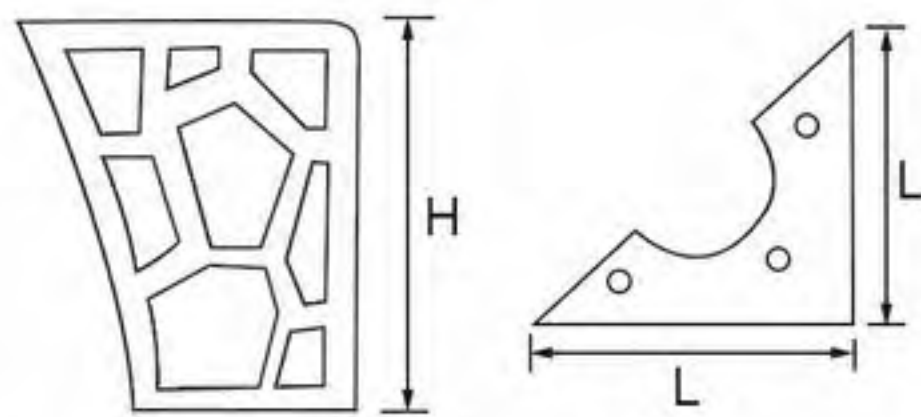

Engraved Furniture Leg

- 21NH-0456
- Height: 80 / 100mm
- Thickness: 1.2mm
- Color: gold
- Finishing: polishing+electroplating