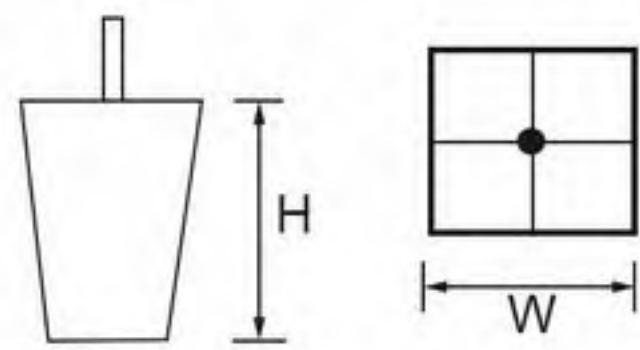

# Plastic Furniture Leg

21NH-0415, Size: 78\*45\*100mm

21NH-0416, Size: 90\*45\*110mm

21NH-0395, Size: 90\*90\*110mm

21NH-0417, Size: 65\*65\*115mm

21NH-0397, Size: 75\*75\*145mm

21NH-0396, Size: 70\*70\*150mm