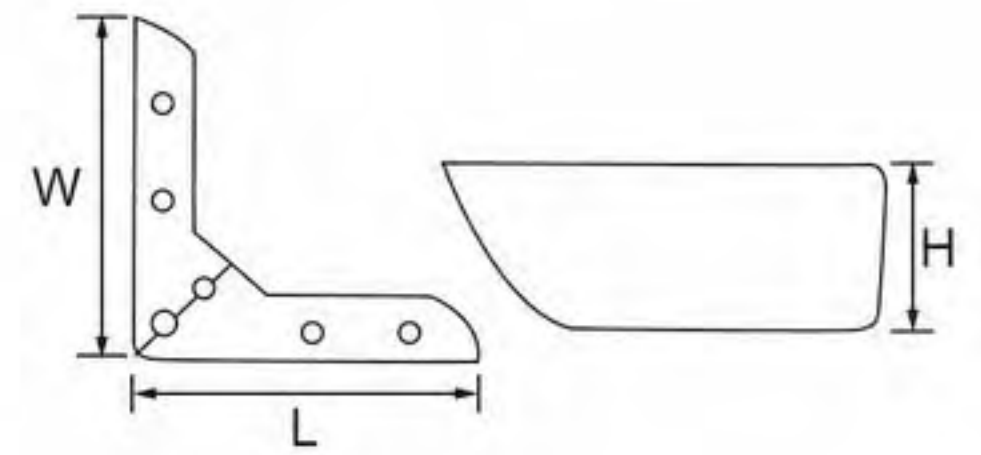

- 311-198A
- Height: 60mm
- Color: beech / walnut
- Material: iron
- Finishing: wood texture heat transfer printing