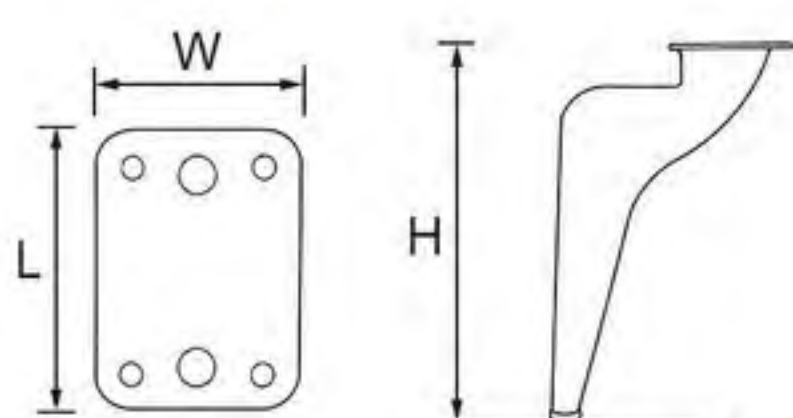

- 24NH-0716
- Height: 146mm
- Length: 75mm
- Wide: 54mm

- 24NH-0696
- Height: 150mm
- Length: 98mm
- Wide: 73mm

# Welding Furniture Leg

- 24NH-0703
- Height: 150mm
- Length: 91mm
- Wide: 41mm

- 24NH-0699
- Height: 170mm
- Length: 100mm
- Wide: 100mm

- 24NH-0698
- Height: 180mm
- Length: 74mm
- Wide: 55mm

- 24NH-0705
- Height: 180mm
- Length: 74mm
- Wide: 55mm

- 24NH-0729
- Height: 205mm
- Length: 90mm
- Wide: 50mm

- 24NH-0717
- Height: 180mm
- Length: 92mm
- Wide: 60mm