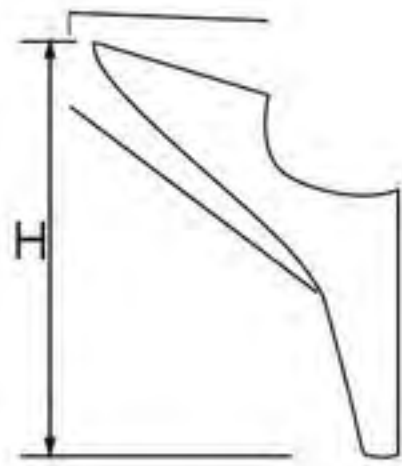

Stamping Furniture Leg

- 21NH-0450
- Height: 130 / 150 / 170mm
- Thickness: 1.8mm
- Colors: electroplating / matt black / gun-black / gold
- Finishing: polishing+electroplating, painting

- 21NH-0451
- Height: 170mm
- Thickness: 2mm
- Colors: gun-black / Gold
- Finishing: polishing+electroplating

- 21NH-0443
- Height: 130mm
- Thickness: 3mm
- Colors: electroplating / matt black / gun-black / gold
- Finishing: polishing+electroplating, painting