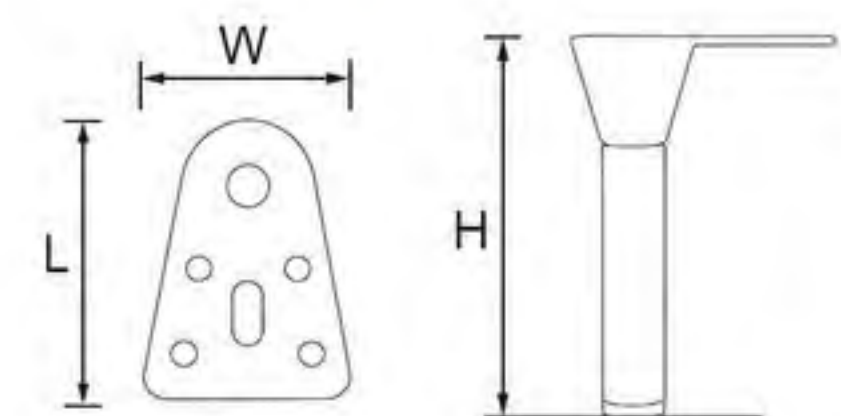

- 24NH-0724
- Height: 150mm
- Length: 80mm
- Wide: 80mm

- 24NH-0702
- Height: 155mm
- Length: 105mm
- Wide: 105mm

# Welding Furniture Leg

- 24NH-0725
- Height: 150mm
- Length: 80mm
- Wide: 60mm

- 24NH-0726
- Height: 150mm
- Length: 92mm
- Wide: 60mm

- 24NH-0720
- Height: 148mm
- Length: 75mm
- Wide: 55mm

- 24NH-0719
- Height: 150mm
- Diameter:  $\Phi 98$ mm

- 24NH-0716
- Height: 146mm
- Length: 75mm
- Wide: 54mm

- 24NH-0696
- Height: 150mm
- Length: 98mm
- Wide: 73mm