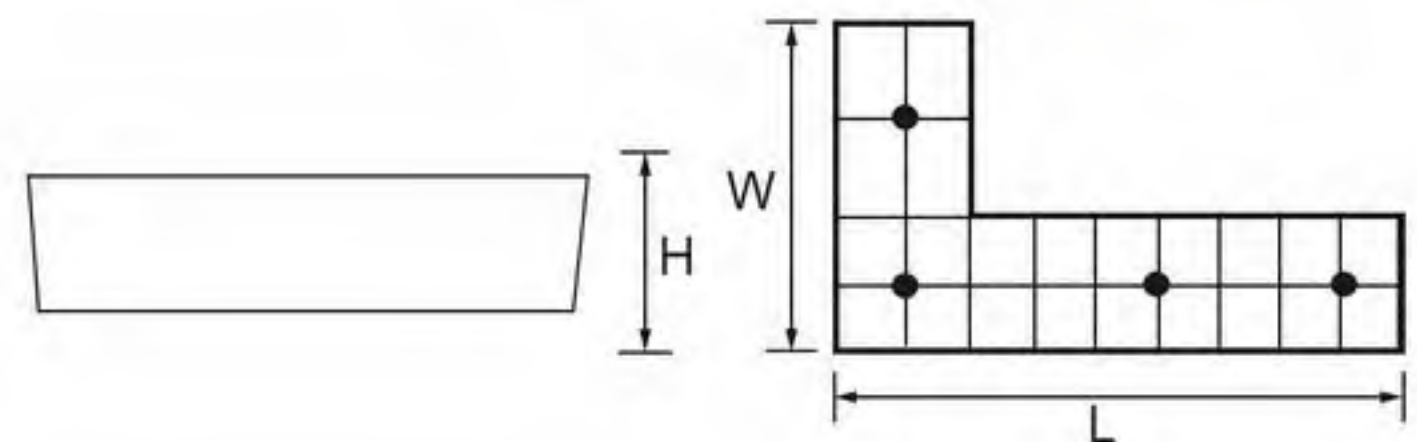

# Plastic Furniture Leg

21NH-0383, Size: 165\*90\*70mm

21NH-0388, Size: 180\*80\*65mm

21NH-0385, Size: 150\*150\*50mm

21NH-0382, Size: 205\*110\*50mm

21NH-0387, Size: 100\*35\*50 mm

21NH-0381, Size: 257\*140\*50 mm