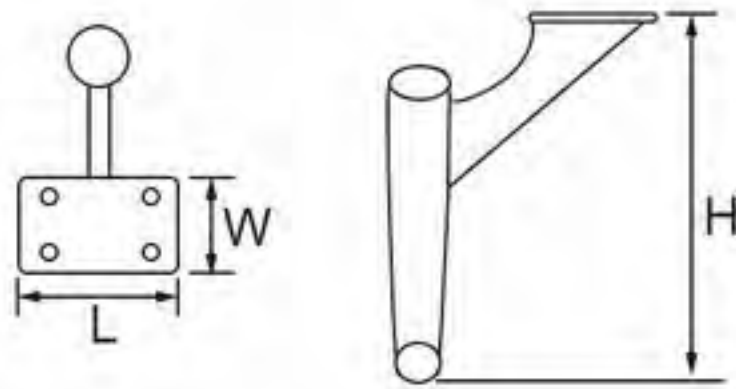

Welding Furniture Leg

- 311-350A
- Height: 190mm
- Thickness: 1.5mm
- Color: gun-black / matt Black
- Finishing: electroplating, painting