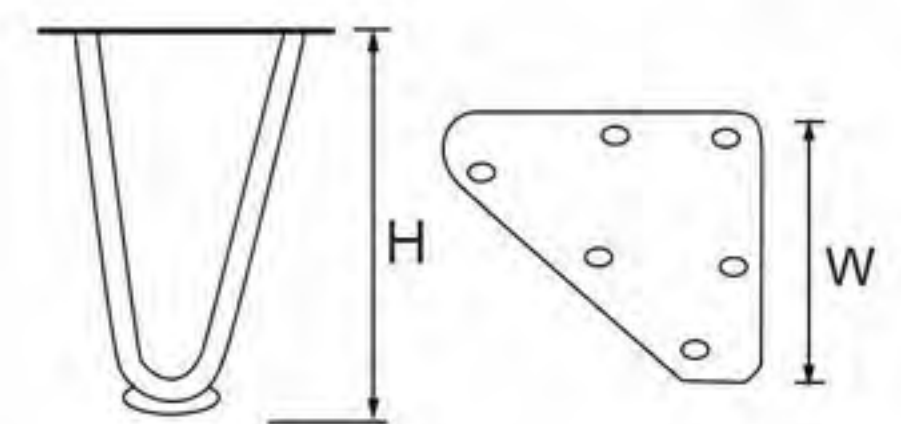

- 21NH-0507
- Height: 200 / 300 / 450 / 720mm
- Color: matt black / gold
- Material: iron
- Finishing: electroplating, painting