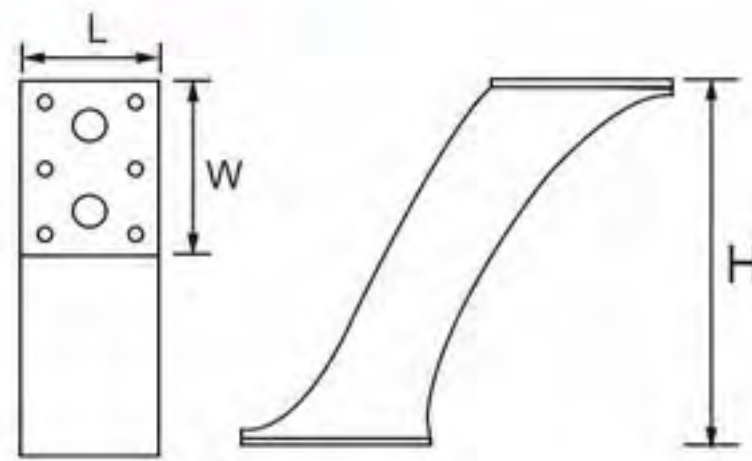

- 21NH-0466
- Height: 120mm
- Color: beech / walnut
- Material: iron
- Finishing: wood texture heat transfer printing