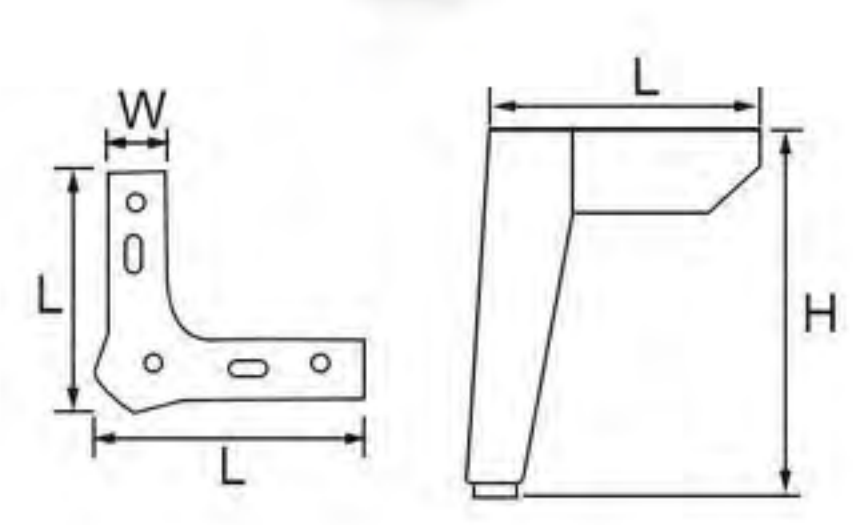

- Triangle Feet of Rhombic Shapes
- 311-185
- Height: 120mm
- Thickness: 1.8mm
- Color: electroplating / gun-black / matt black
- Finishing: electroplating, painting