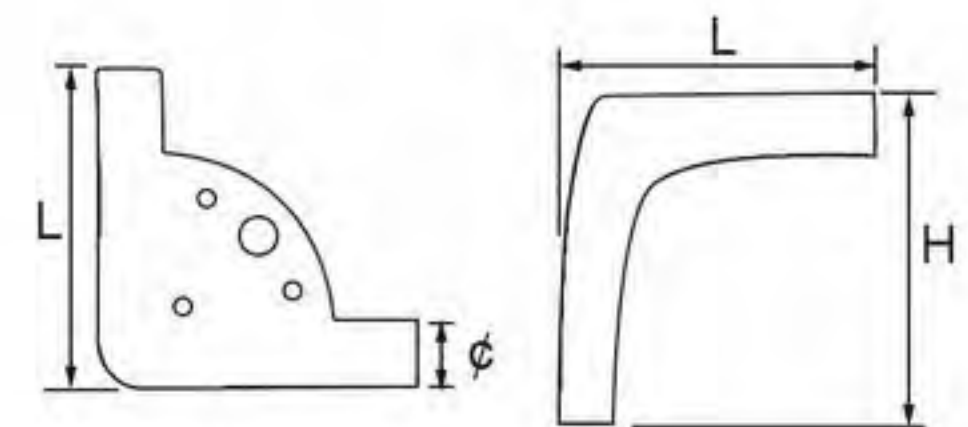

- 311-195
- Height: 120 / 150mm
- Thickness: 2mm
- Colors: gold / gun-black / electroplating color / matt black
- Finishing: electroplating, painting