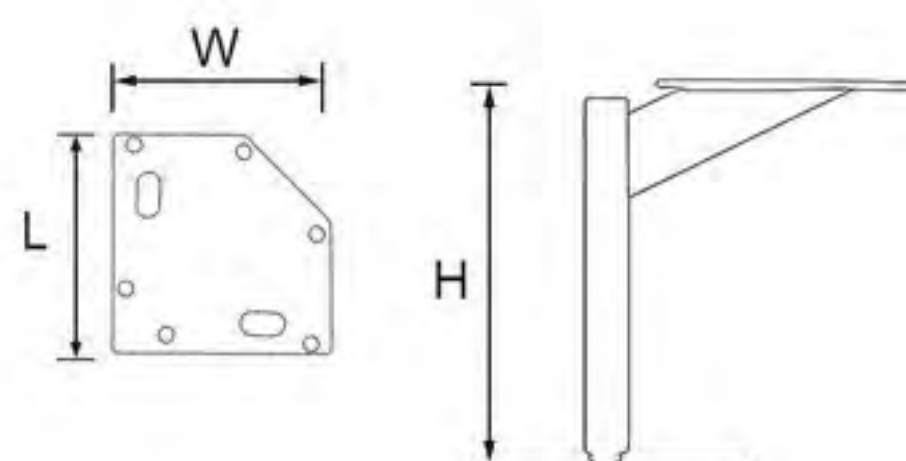

- 24NH-0699
- Height: 170mm
- Length: 100mm
- Wide: 100mm