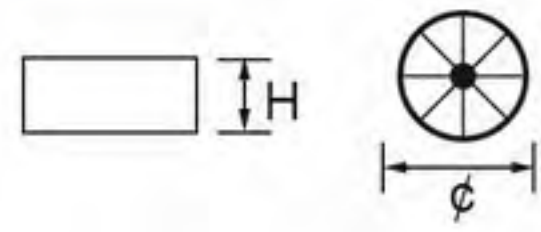

Plastic Furniture Leg

21NH-0432, Size: $\phi 45 \times 20 \text{mm}$