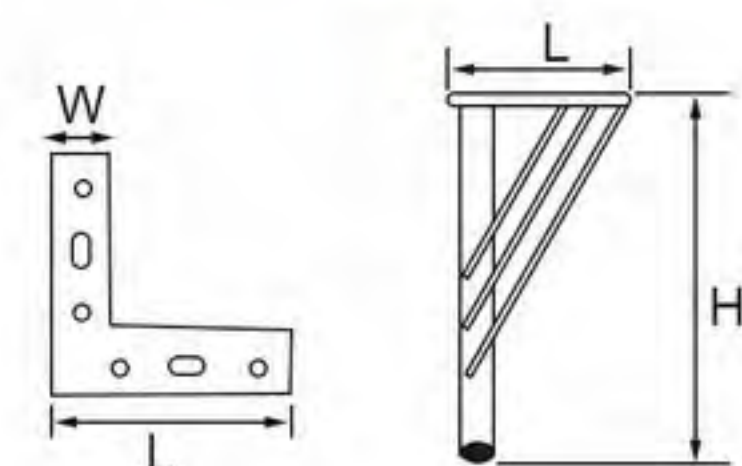

Metal Curved Furniture Leg

Metal Curved Furniture Leg: Made from thick metal panels, this leg undergoes Teflon coating or electroplating treatments, resulting in a smooth, refined finish. Its delicate, artistic design makes it an ideal choice for modern furniture.

- 21NH-0467
- Height: 150 / 170mm
- Color: matt black
- Finishing: electroplating, painting

- 311-337
- Height: 150 / 180mm
- Color: gold
- Material: iron
- Finishing: polishing+electroplating