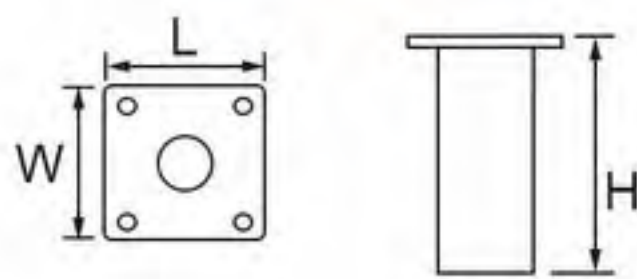

- 311-176
- Height: 120 / 150mm
- Color: beech / walnut
- Material: iron
- Finishing: wood texture heat transfer printing