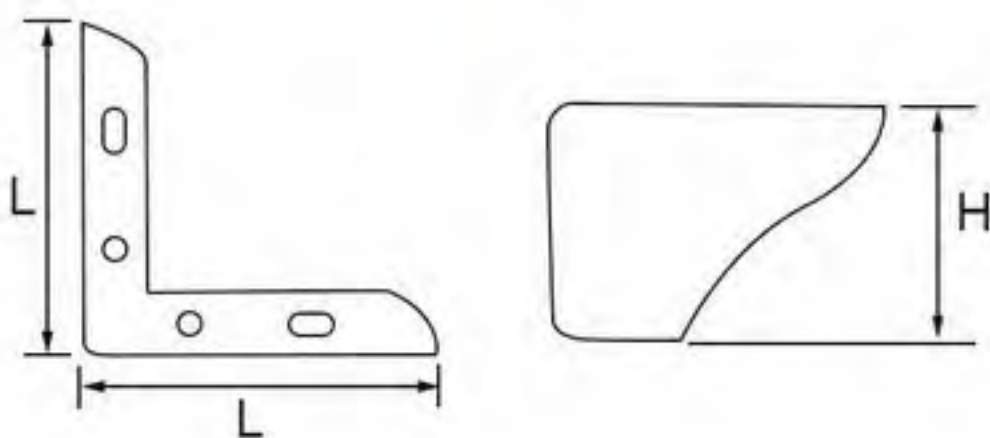

# Welding Furniture Leg

- 24NH-0731
- Height: 72mm
- Length: 80mm
- Wide: 80mm

- 24NH-0697
- Height: 150mm
- Length: 120mm
- Wide: 120mm

- 24NH-0723
- Height: 148mm
- Length: 120mm
- Wide: 120mm

- 311-069B
- Height: 50mm
- Color: gold
- Finishing: polishing+electroplating