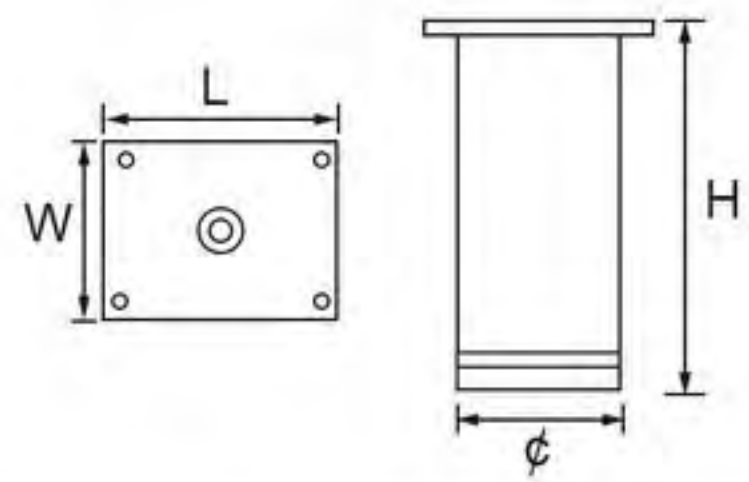

# Stamping Furniture Leg

- Round Tube with Bolt
- 311-234
- Height: 120mm
- Color: electroplating color
- Material: iron
- Finishing: electroplating

- Round Tube
- 311-003
- Height: 50 / 60 / 80 / 100 / 120mm
- Color: electroplating colors
- Material: iron, stainless steel
- Finishing: electroplating, polishing