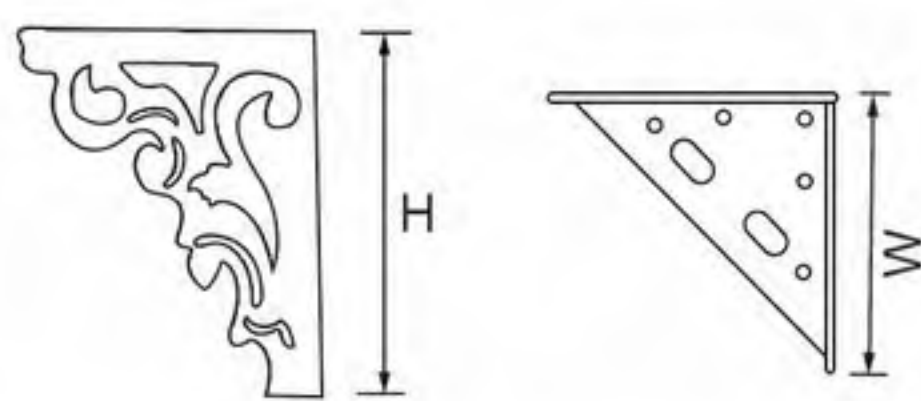

- 21NH-0463
- Height: 150mm
- Color: gold
- Finishing: polishing+electroplating