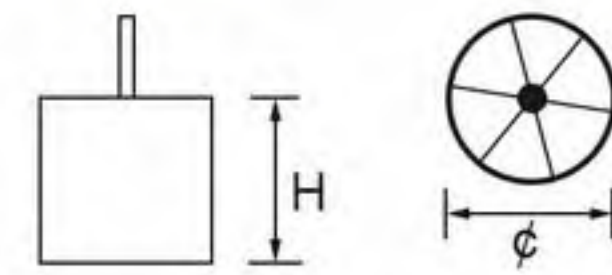

21NH-0422, Size: $\phi 60 \times 60 \text{mm}$