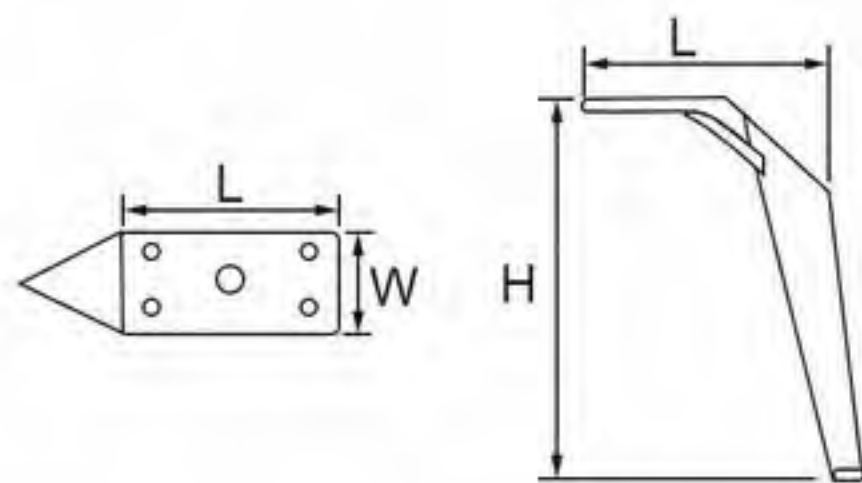

- 311-348
- Height: 150 / 180mm
- Thickness: 3mm
- Colors: electroplating / matt black / gun-black / gold
- Finishing: polishing+electroplating, painting