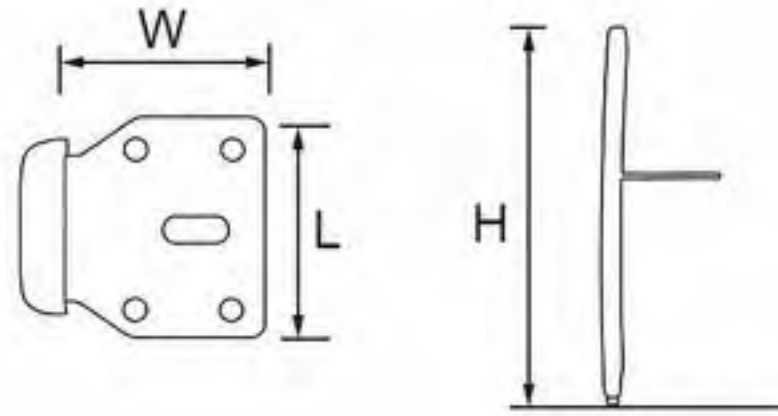

# Welding Furniture Leg

- 24NH-0695
- Height: 152mm
- Length: 80mm
- Wide: 80mm

- 24NH-0700
- Height: 150mm
- Length: 70mm
- Wide: 67mm

- 24NH-0722
- Height: 153mm
- Length: 60mm
- Wide: 60mm

- 24NH-0706
- Height: 150mm
- Length: 80mm
- Wide: 80mm