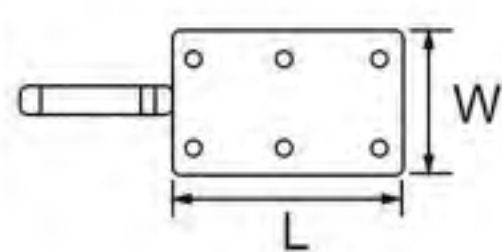

- Knief Design Furniture Leg
- 311-251
- Height: 120 / 150 / 170mm
- Thickness: 8mm
- Colors: matt black
- Finishing: painting

- 311-299
- Height: 150 / 180mm
- Colors: matt black / gun-black / gold
- Finishing: polishing+electroplating, painting

- 311-282
- Height: 120 / 150 / 180mm
- Thickness: 2mm
- Colors: electroplating / matt black / gun-black / gold
- Finishing: polishing+electroplating, painting