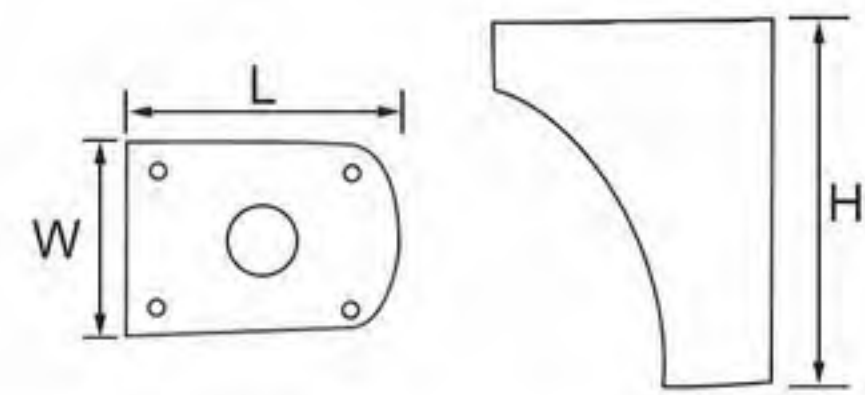

- 311-257
- Height: 100mm
- Color: beech / walnut
- Material: iron
- Finishing: wood texture heat transfer printing