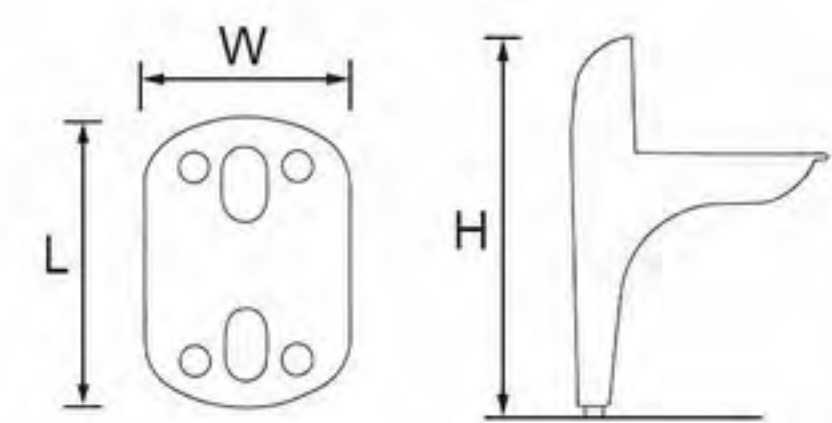

# Welding Furniture Leg

- 24NH-0721
- Height: 188mm
- Length: 75mm
- Wide: 55mm

- 24NH-0701
- Height: 180mm
- Length: 75mm
- Wide: 55mm

- 24NH-0727
- Height: 180mm
- Length: 92mm
- Wide: 60mm

- 24NH-0704
- Height: 150mm
- Length: 84mm
- Wide: 60mm

- 24NH-0718
- Height: 129mm
- Length: 80mm
- Wide: 78mm

- 24NH-0730
- Height: 127mm
- Length: 85mm
- Wide: 60mm