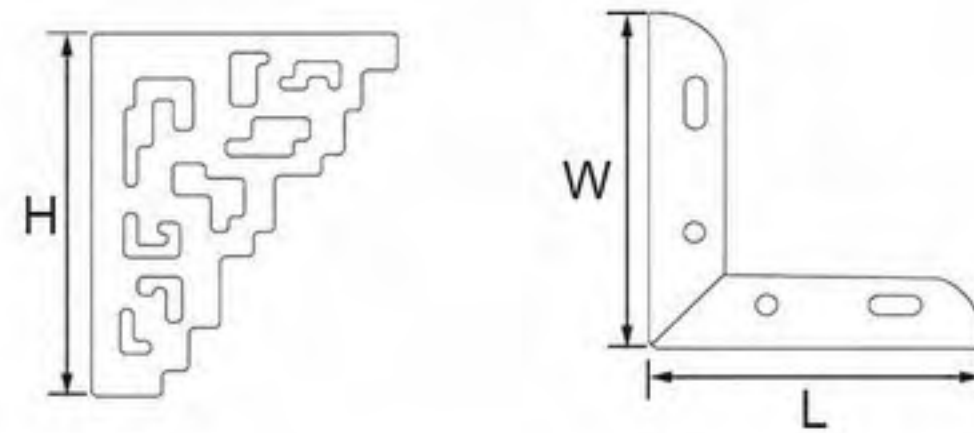

- 24NH-0708
- Height: 130mm
- Length: 105mm
- Wide: 105mm

- 24NH-0709
- Height: 130mm
- Length: 105mm
- Wide: 105mm

- 24NH-0710
- Height: 132mm
- Length: 107mm
- Wide: 107mm