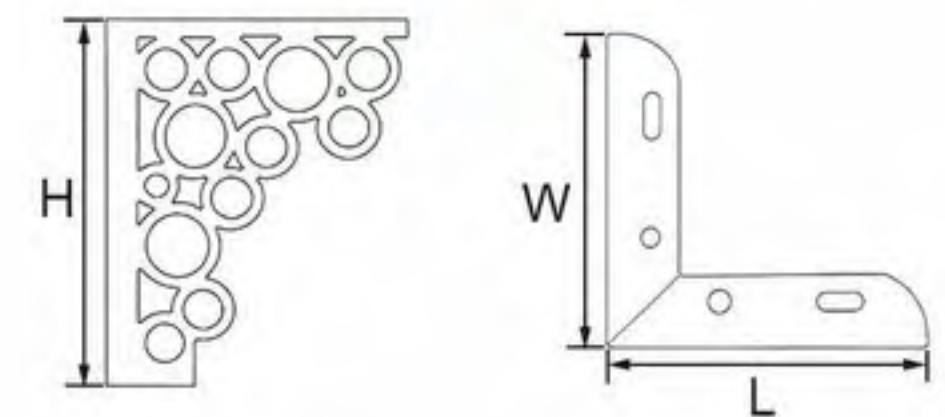

Engraved Furniture Leg

Engraved Furniture Leg: Featuring intricate carving details, this furniture leg combines both functionality and aesthetic appeal, adding a touch of elegant European style to any piece.

- 24NH-0713
- Height: 135mm
- Length: 105mm
- Wide: 105mm