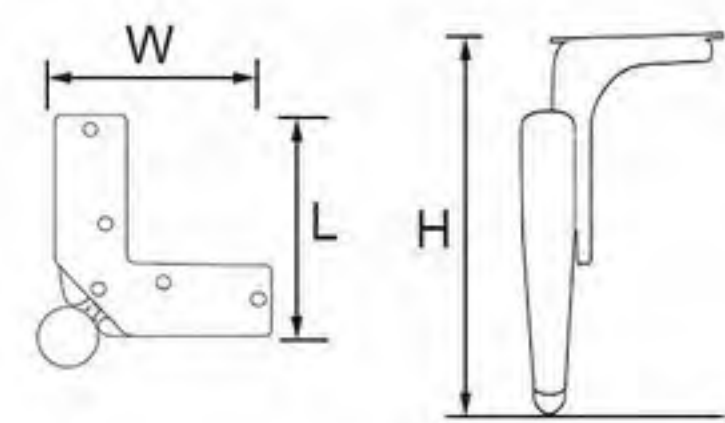

- 24NH-0702
- Height: 155mm
- Length: 105mm
- Wide: 105mm