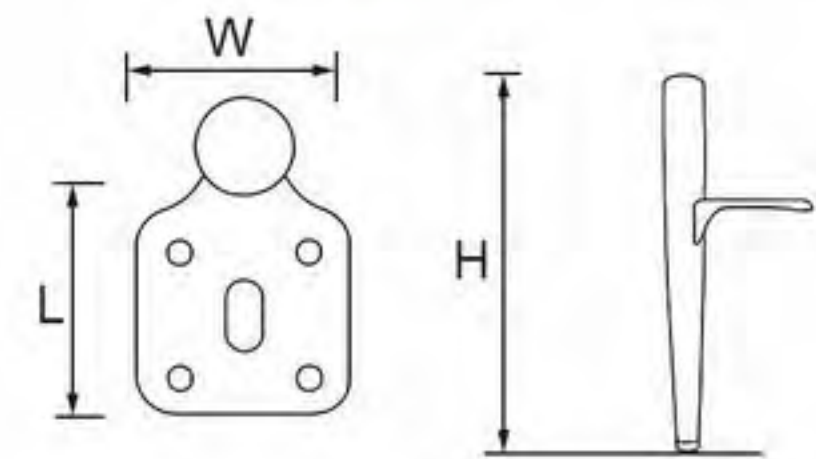

# Welding Furniture Leg

- 24NH-0695
- Height: 152mm
- Length: 80mm
- Wide: 80mm

- 24NH-0700
- Height: 150mm
- Length: 70mm
- Wide: 67mm

- 24NH-0722
- Height: 153mm
- Length: 60mm
- Wide: 60mm

- 24NH-0706
- Height: 150mm
- Length: 80mm
- Wide: 80mm