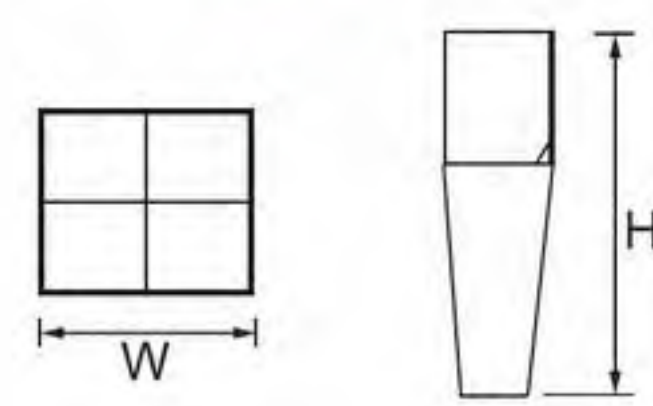

- 21NH-0510
- Height: 245mm
- Color: beech / walnut
- Material: plastic
- Finishing: wood texture heat transfer printing