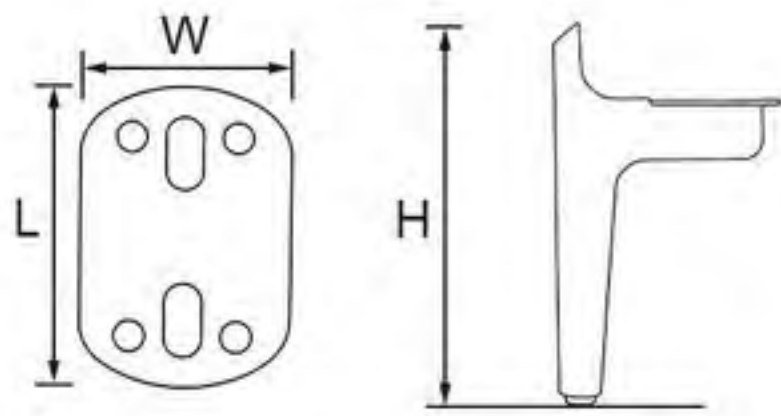

Welding Furniture Leg

- 24NH-0725
- Height: 150mm
- Length: 80mm
- Wide: 60mm